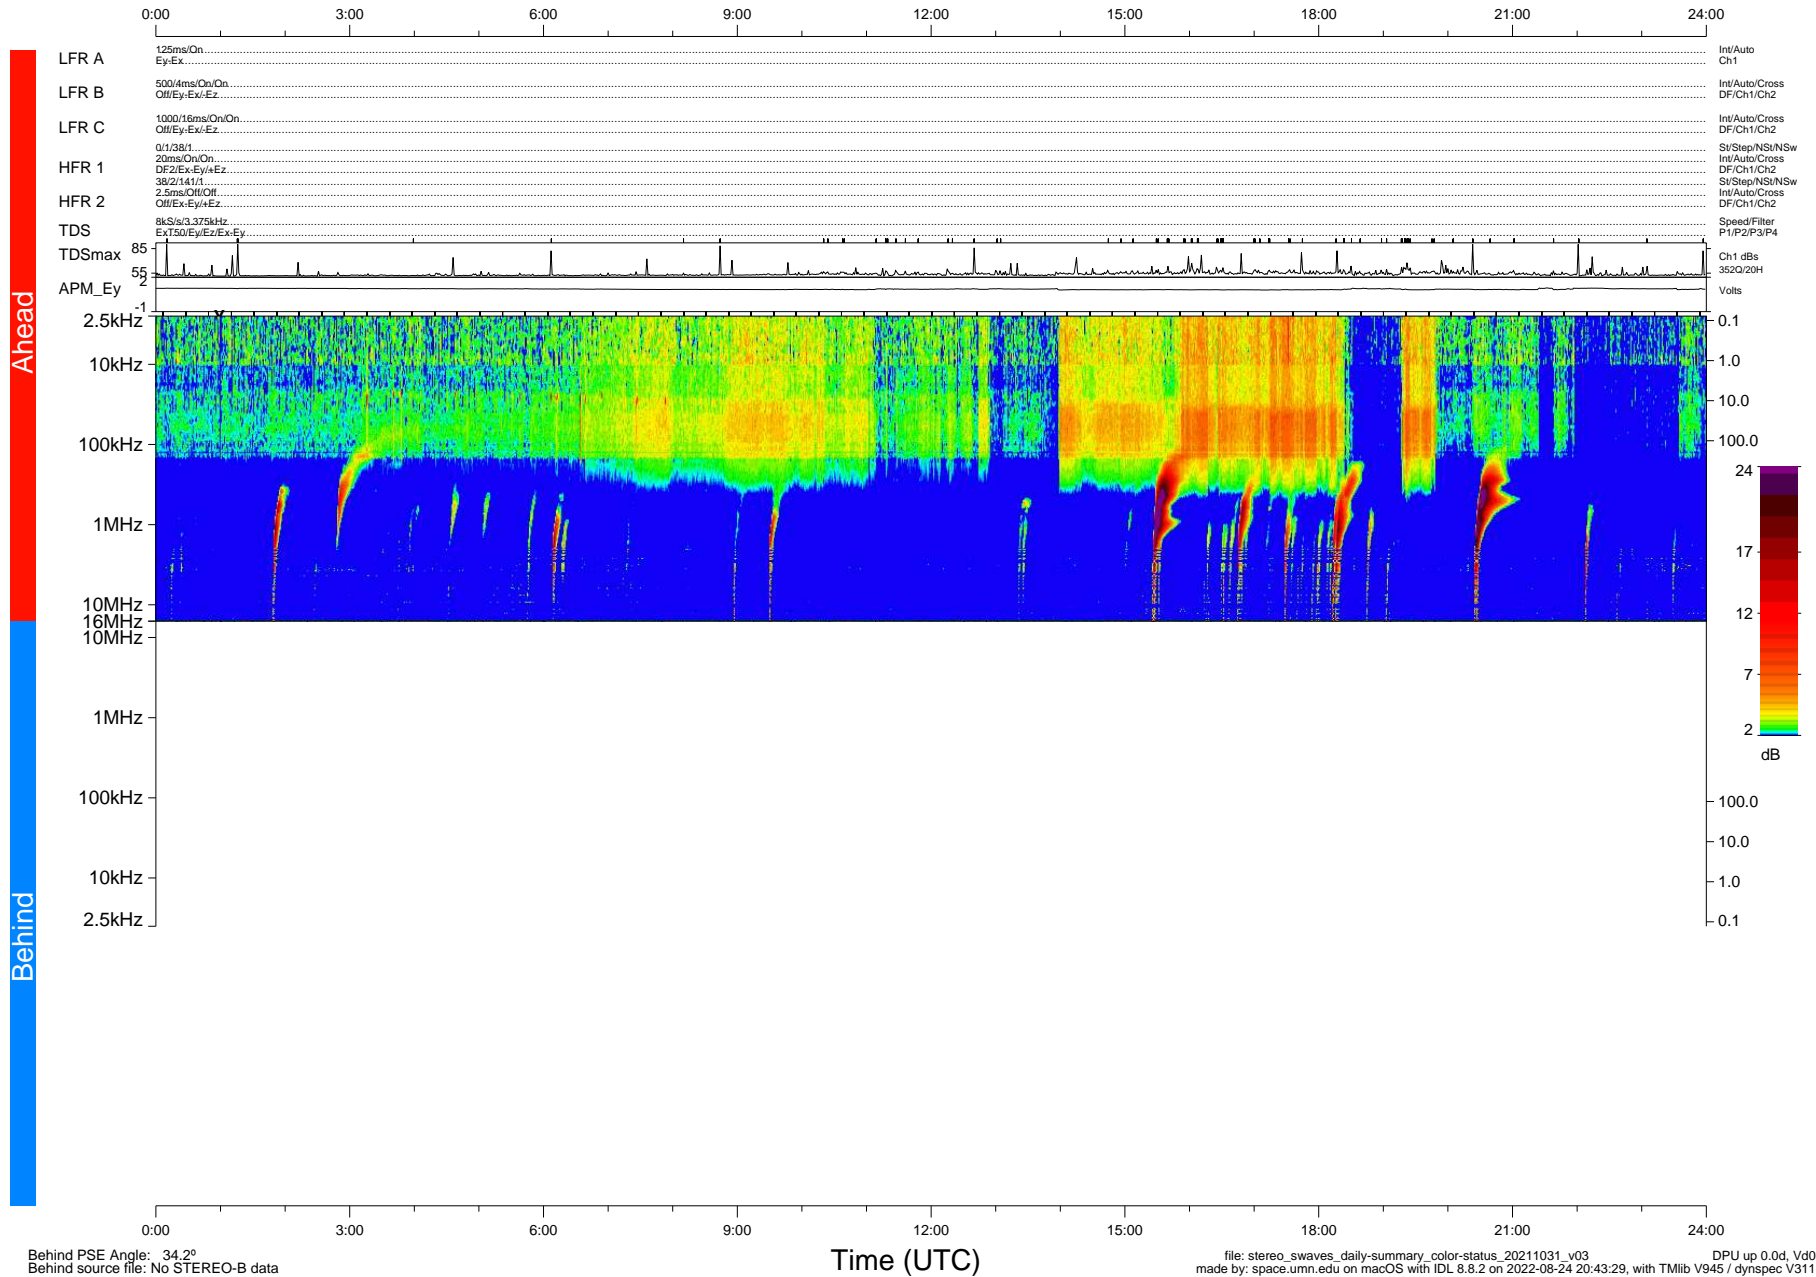

# STEREO/WAVES Daily Summary - 31-Oct-2021 (DOY 304)

Ahead source file: swaves\_ahead\_2021\_304\_1\_05.fin (Recovery: 100.0% HK, 103% Pkts)  
 Ahead PSE Angle: -37.5°

DPU up 2307.9d, V412d40

Behind PSE Angle: 34.2°  
 Behind source file: No STEREO-B data

Time (UTC)

file: stereo\_swaves\_daily-summary\_color-status\_20211031\_v03  
 made by: space.umn.edu on macOS with IDL 8.8.2 on 2022-08-24 20:43:29, with Tlib V945 / dynspec V311  
 DPU up 0.0d, Vd0