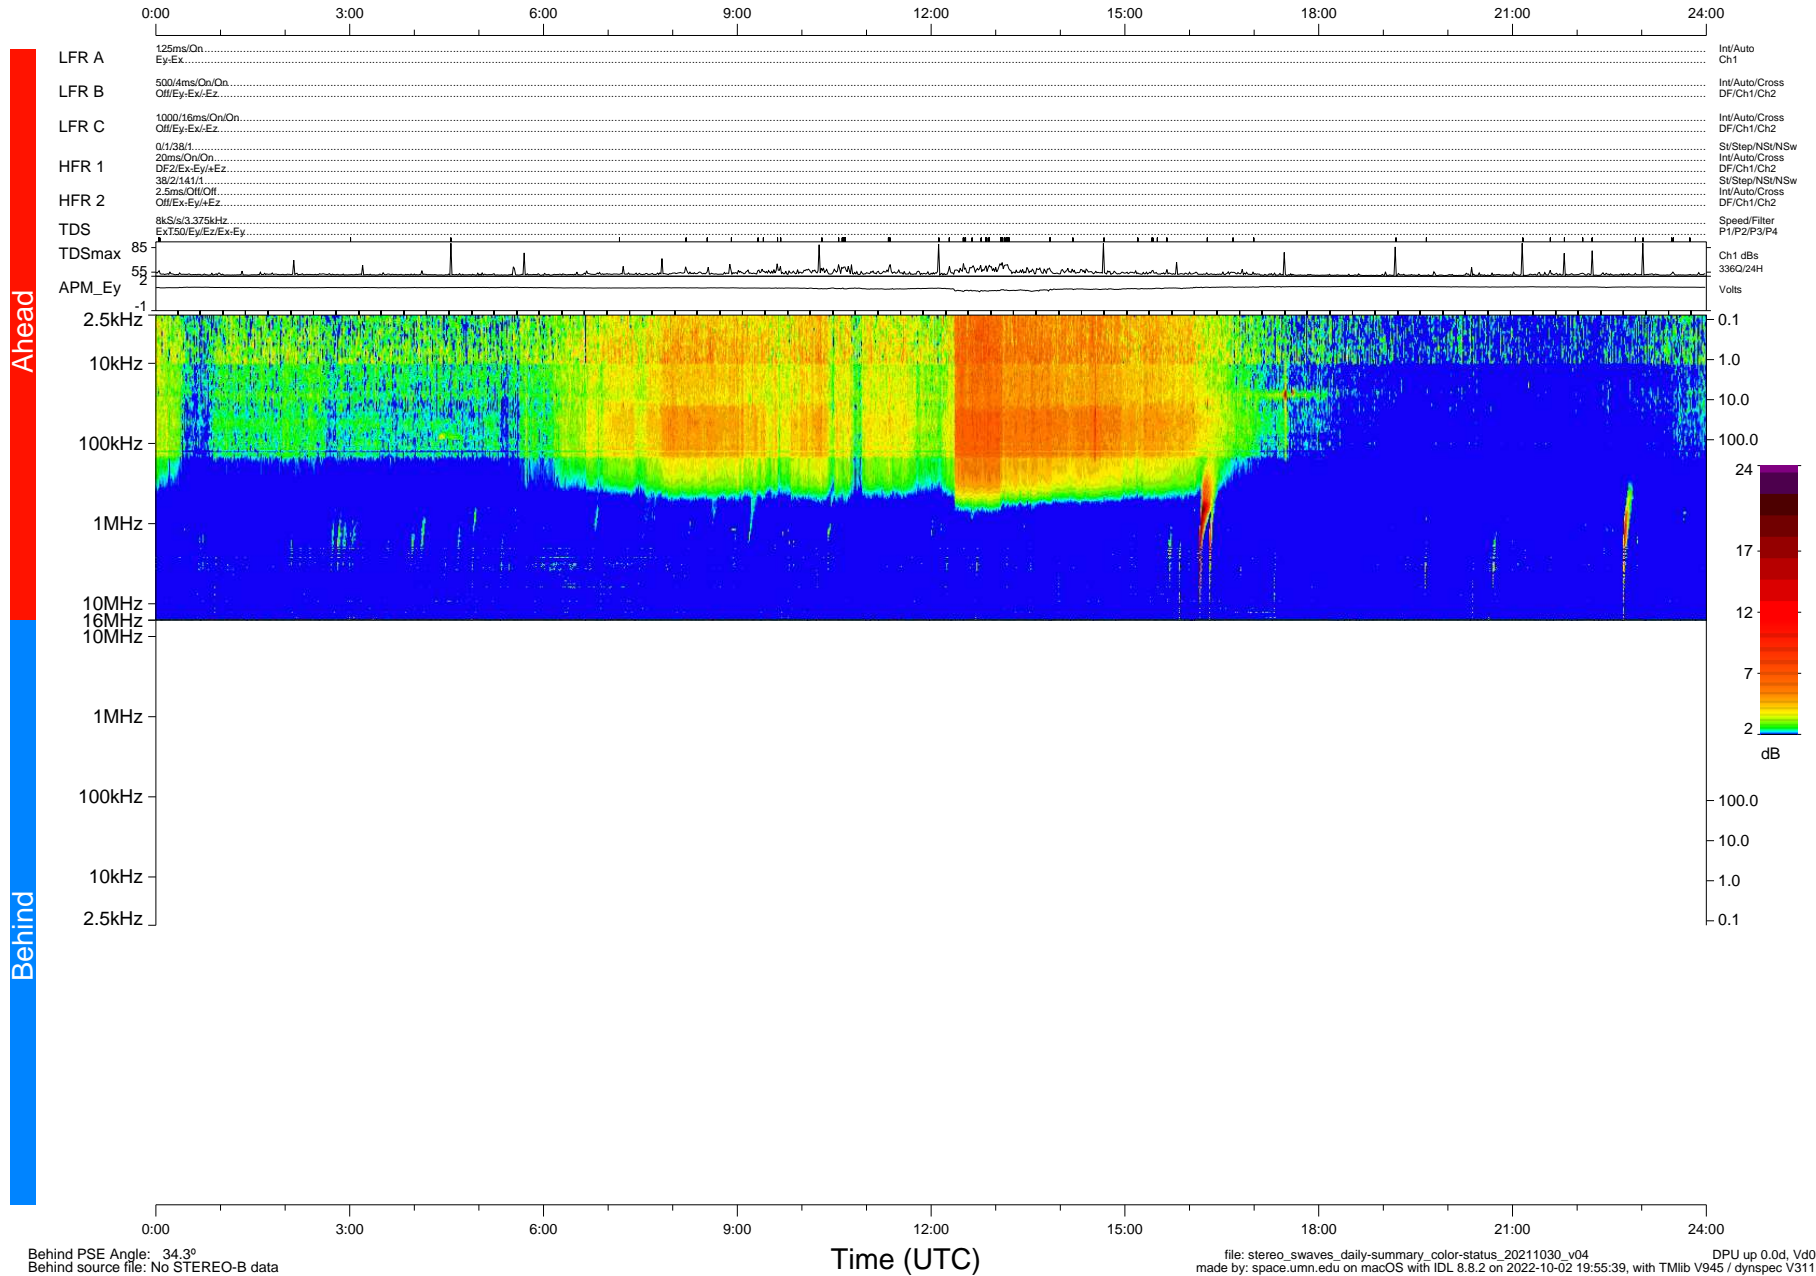

STEREO/WAVES Daily Summary - 30-Oct-2021 (DOY 303)

Ahead source file: swaves_ahead_2021_303_1_06.fin (Recovery: 100.0% HK, 102% Pkts)
 Ahead PSE Angle: -37.6°

DPU up 2306.9d, V412d40

Behind PSE Angle: 34.3°
 Behind source file: No STEREO-B data

file: stereo_swaves_daily-summary_color-status_20211030_v04
 made by: space.umn.edu on macOS with IDL 8.8.2 on 2022-10-02 19:55:39, with Tlib V945 / dynspec V311
 DPU up 0.0d, Vd0