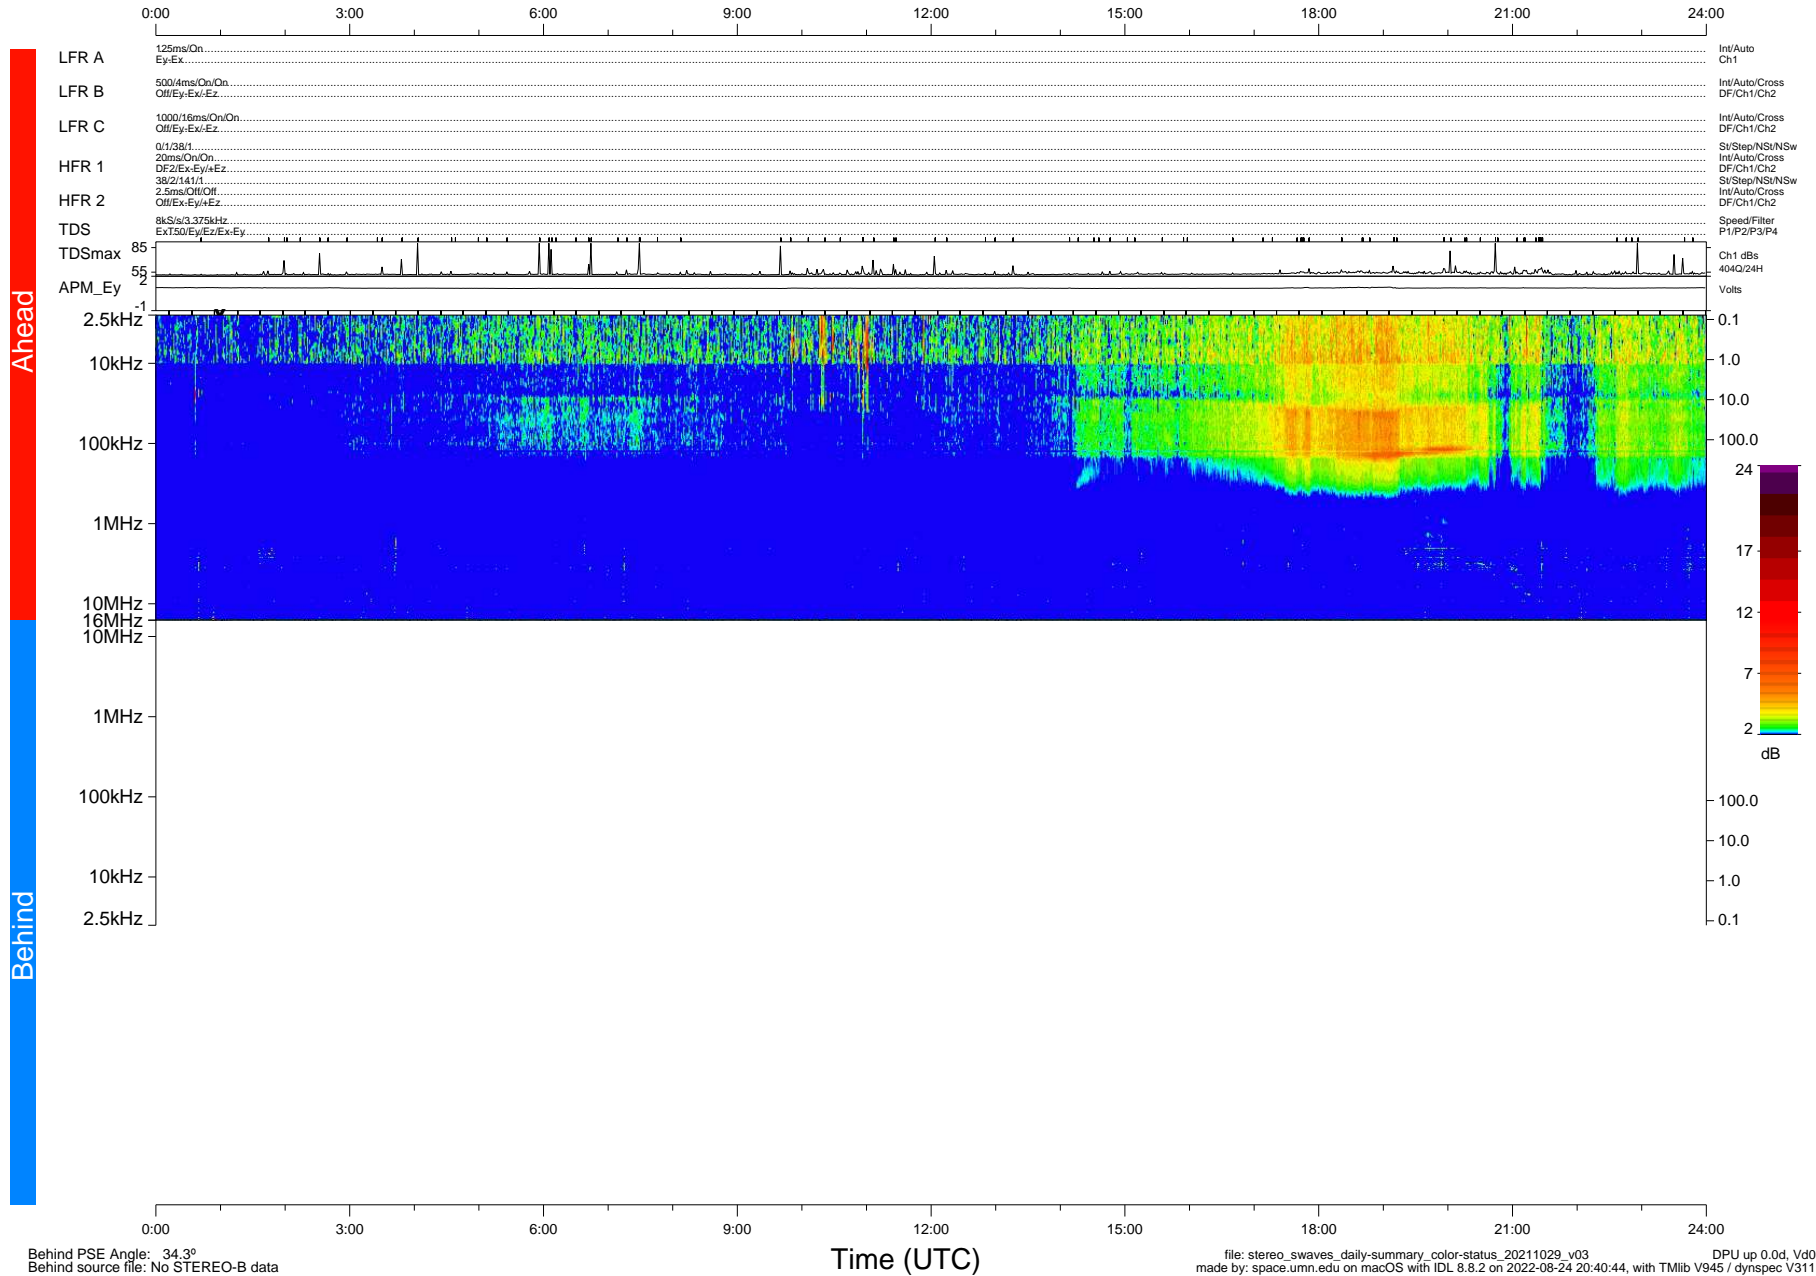

STEREO/WAVES Daily Summary - 29-Oct-2021 (DOY 302)

Ahead source file: swaves_ahead_2021_302_1_05.fin (Recovery: 100.0% HK, 112% Pkts)
 Ahead PSE Angle: -37.6°

DPU up 2305.9d, V412d40

Behind PSE Angle: 34.3°
 Behind source file: No STEREO-B data

file: stereo_swaves_daily-summary_color-status_20211029_v03
 made by: space.umn.edu on macOS with IDL 8.8.2 on 2022-08-24 20:40:44, with Tlib V945 / dynspec V311
 DPU up 0.0d, Vd0