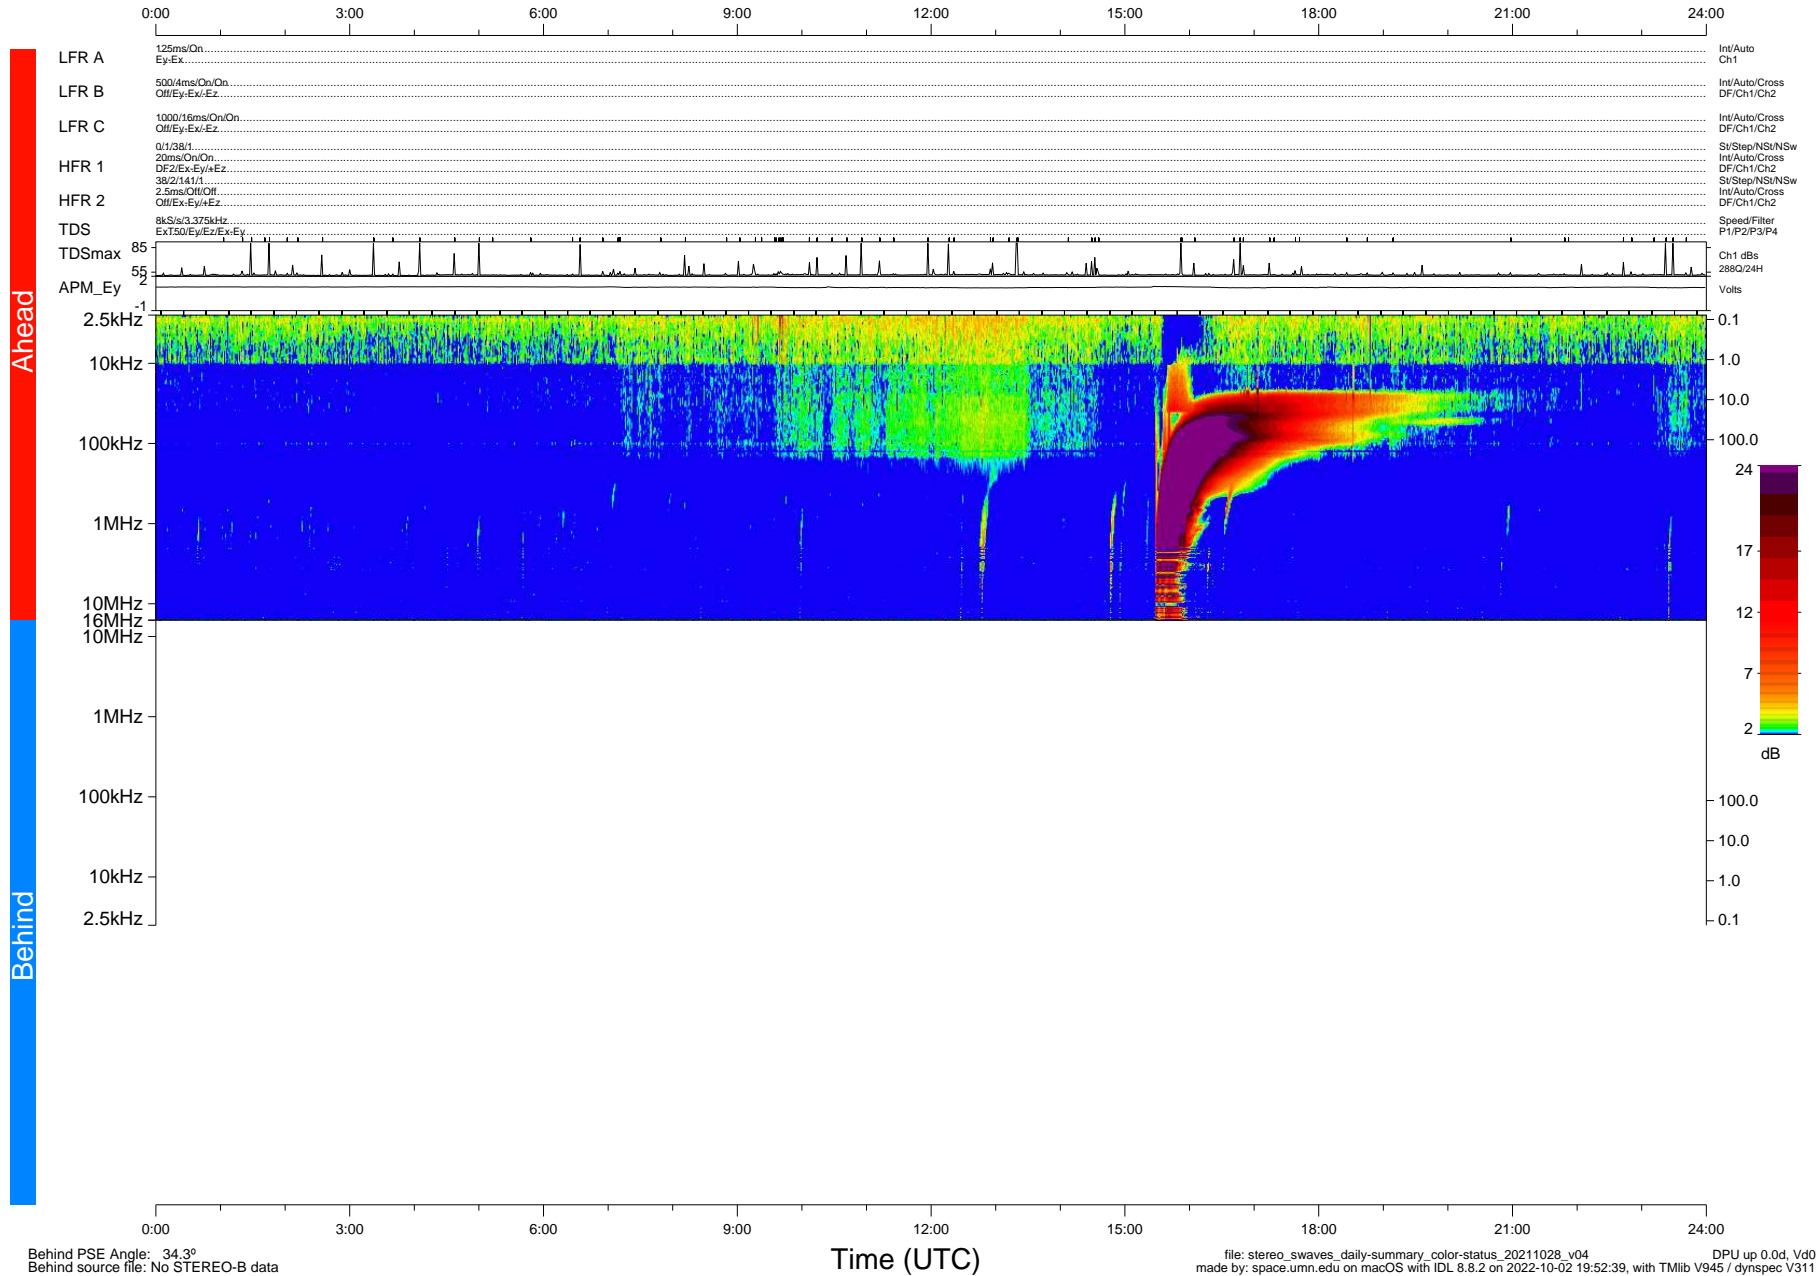

STEREO/WAVES Daily Summary - 28-Oct-2021 (DOY 301)

Ahead source file: swaves_ahead_2021_301_1_05.fin (Recovery: 100.0% HK, 95% Pkts)
 Ahead PSE Angle: -37.7°

DPU up 2304.9d, V412d40

Behind PSE Angle: 34.3°
 Behind source file: No STEREO-B data

file: stereo_swaves_daily-summary_color-status_20211028_v04
 made by: space.umn.edu on macOS with IDL 8.8.2 on 2022-10-02 19:52:39, with Tlib V945 / dynspec V311
 DPU up 0.0d, Vd0