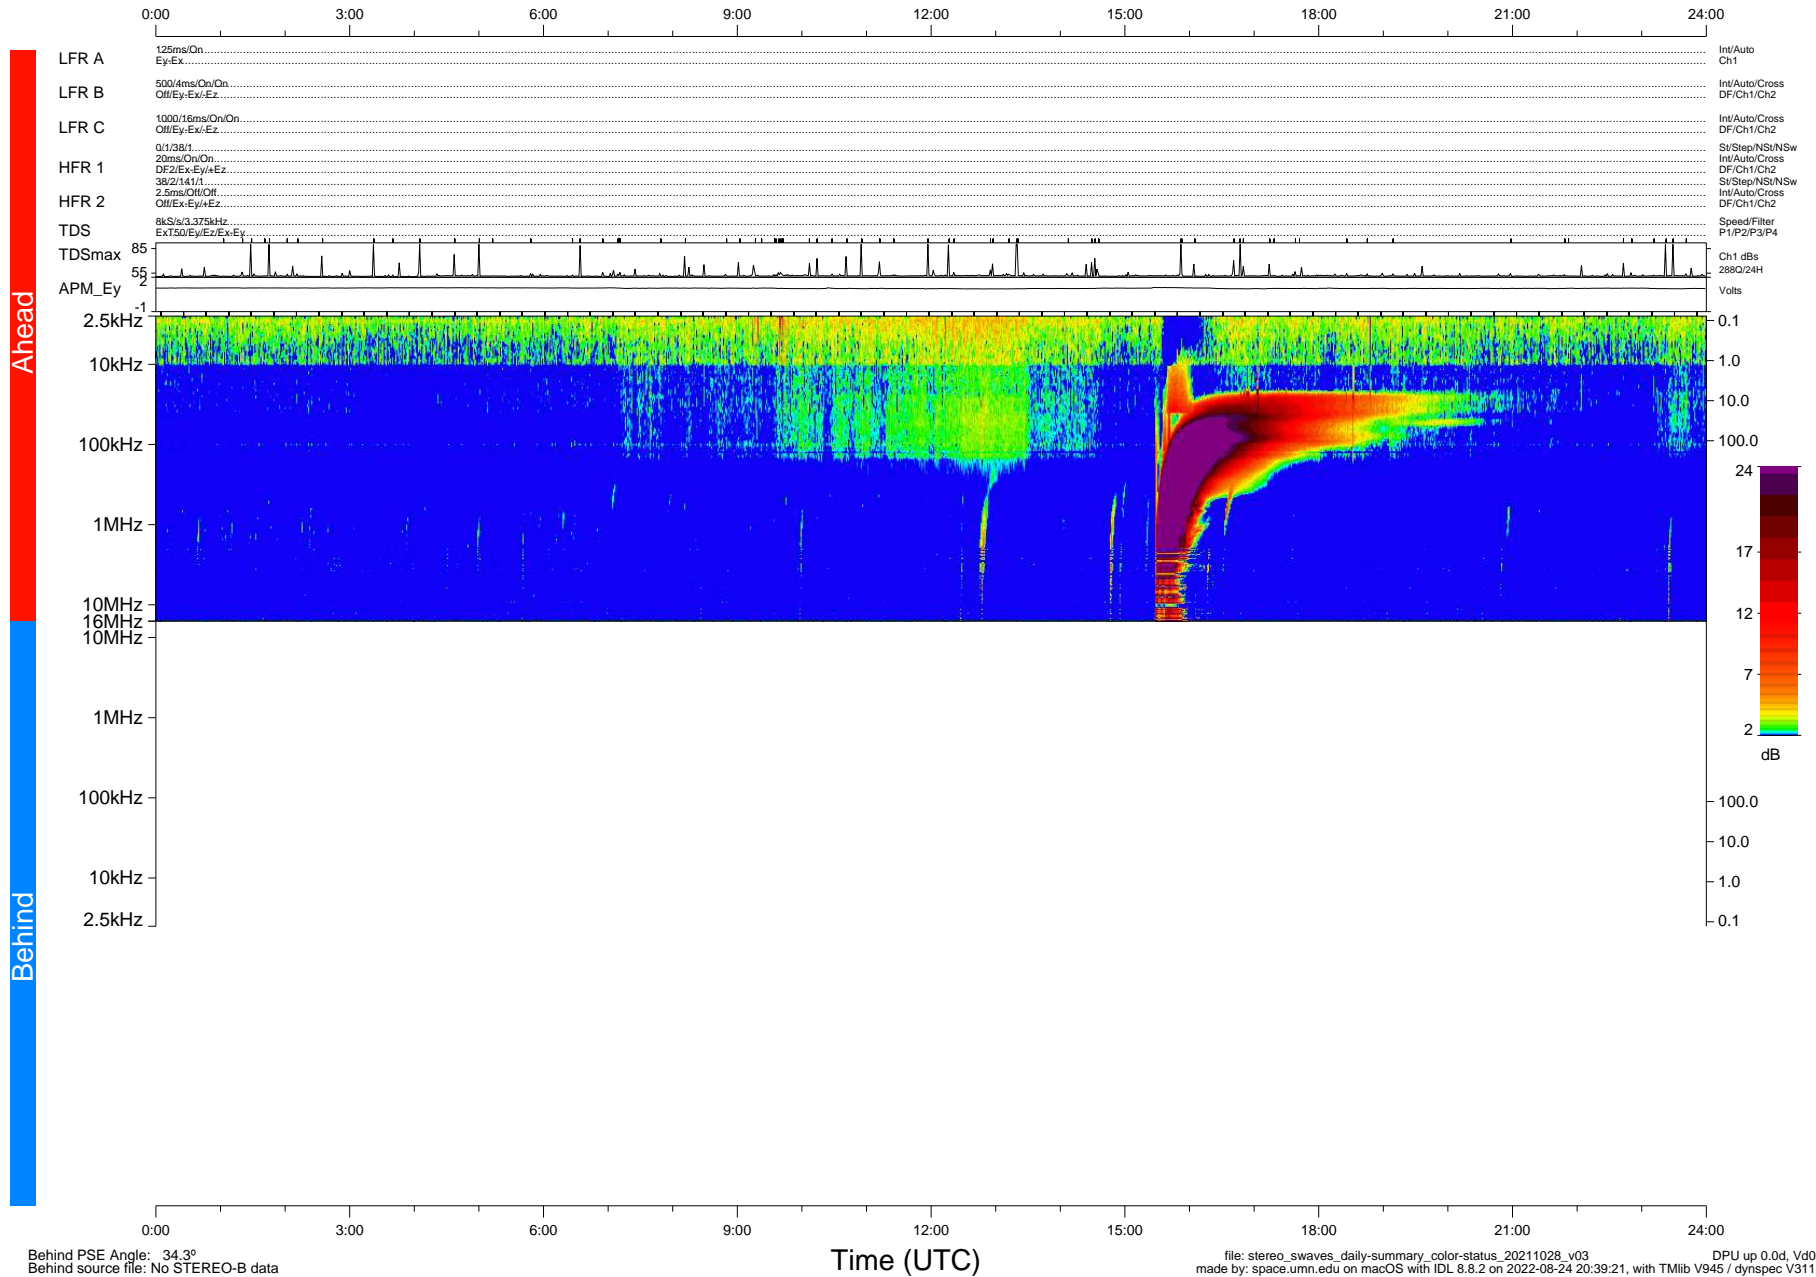

# STEREO/WAVES Daily Summary - 28-Oct-2021 (DOY 301)

Ahead source file: swaves\_ahead\_2021\_301\_1\_05.fin (Recovery: 100.0% HK, 95% Pkts)  
 Ahead PSE Angle: -37.7°

DPU up 2304.9d, V412d40

Behind PSE Angle: 34.3°  
 Behind source file: No STEREO-B data

file: stereo\_swaves\_daily-summary\_color-status\_20211028\_v03  
 made by: space.umn.edu on macOS with IDL 8.8.2 on 2022-08-24 20:39:21, with Tlib V945 / dynspec V311  
 DPU up 0.0d, Vd0