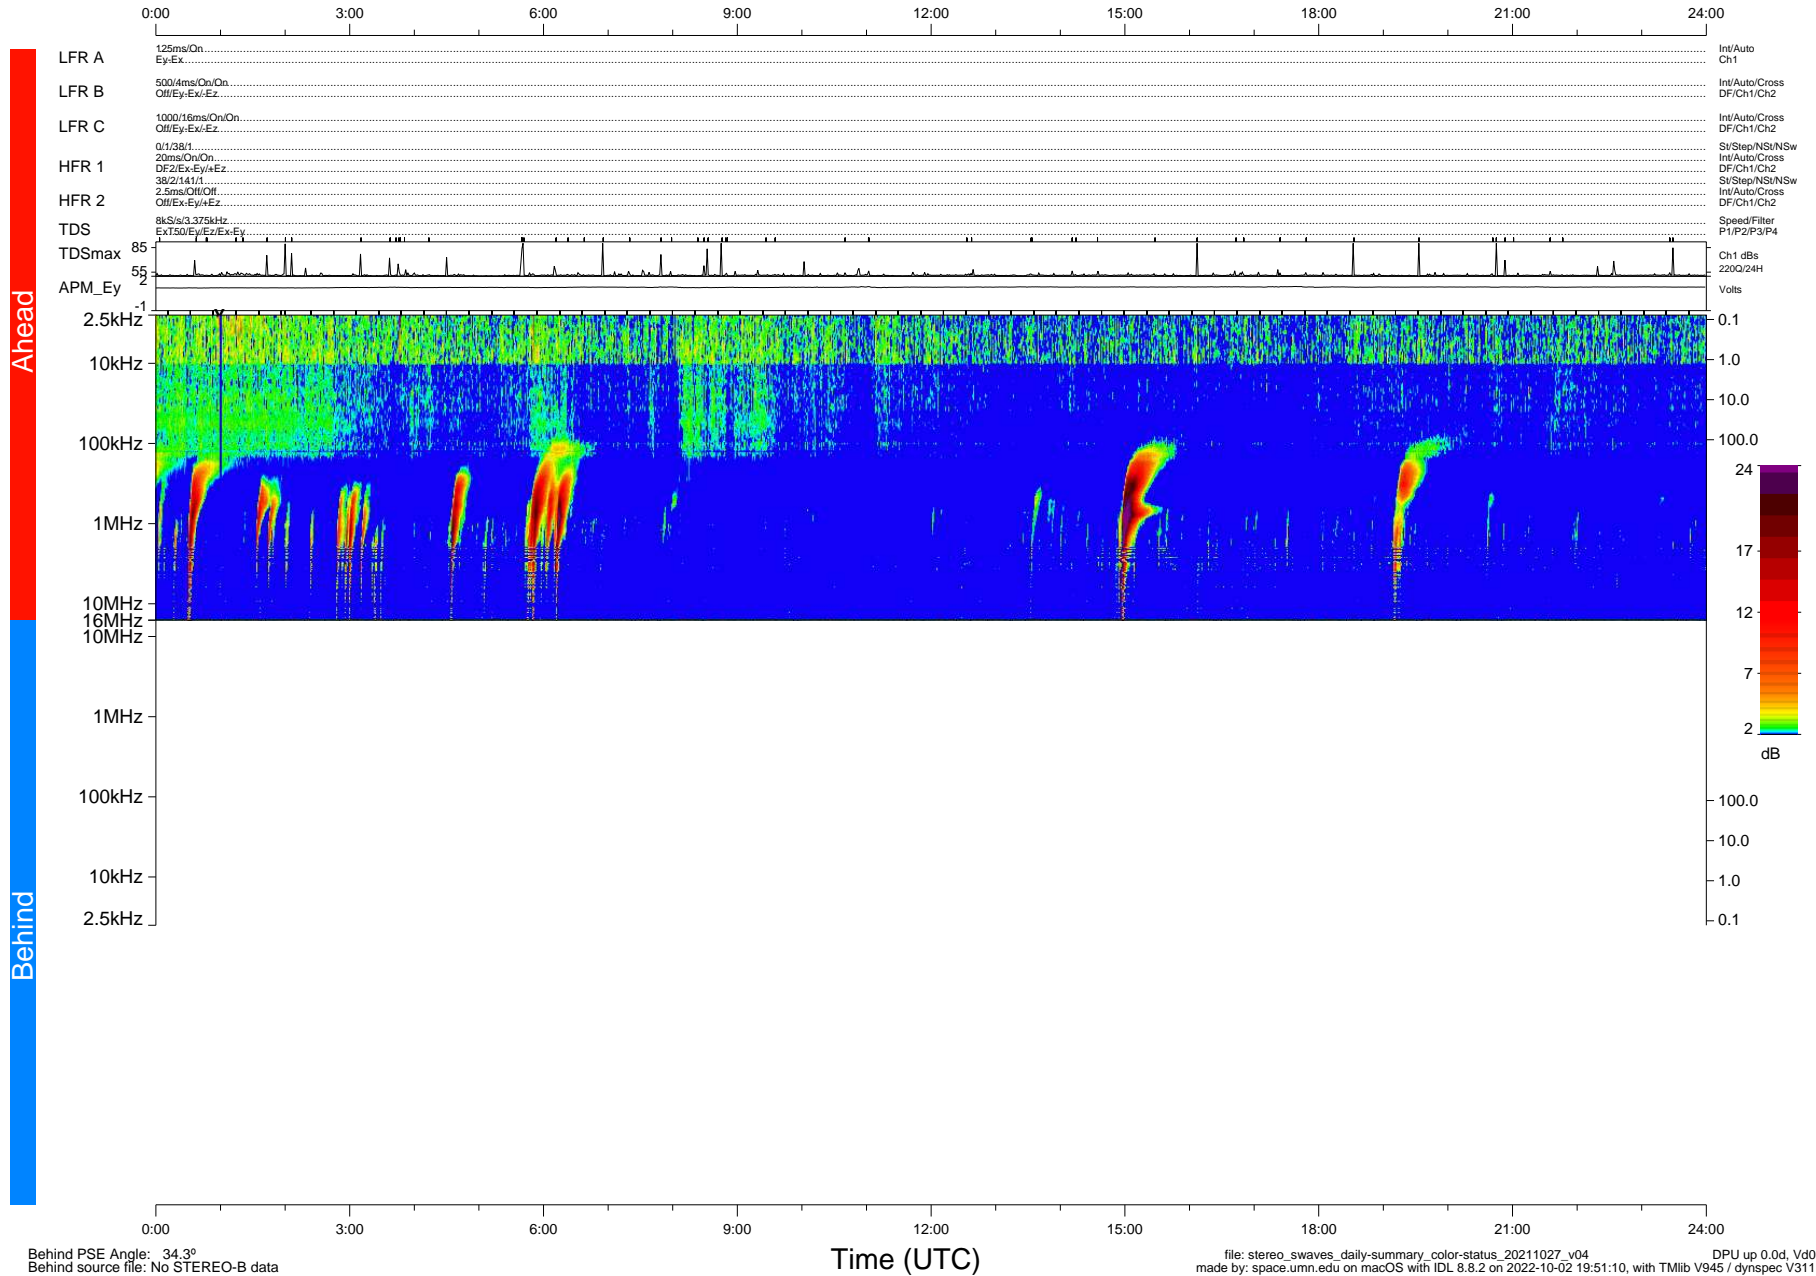

STEREO/WAVES Daily Summary - 27-Oct-2021 (DOY 300)

Ahead source file: swaves_ahead_2021_300_1_05.fin (Recovery: 100.0% HK, 84% Pkts)
 Ahead PSE Angle: -37.7°

DPU up 2303.9d, V412d40

Behind PSE Angle: 34.3°
 Behind source file: No STEREO-B data

file: stereo_swaves_daily-summary_color-status_20211027_v04
 made by: space.umn.edu on macOS with IDL 8.8.2 on 2022-10-02 19:51:10, with Tlib V945 / dynspec V311
 DPU up 0.0d, Vd0