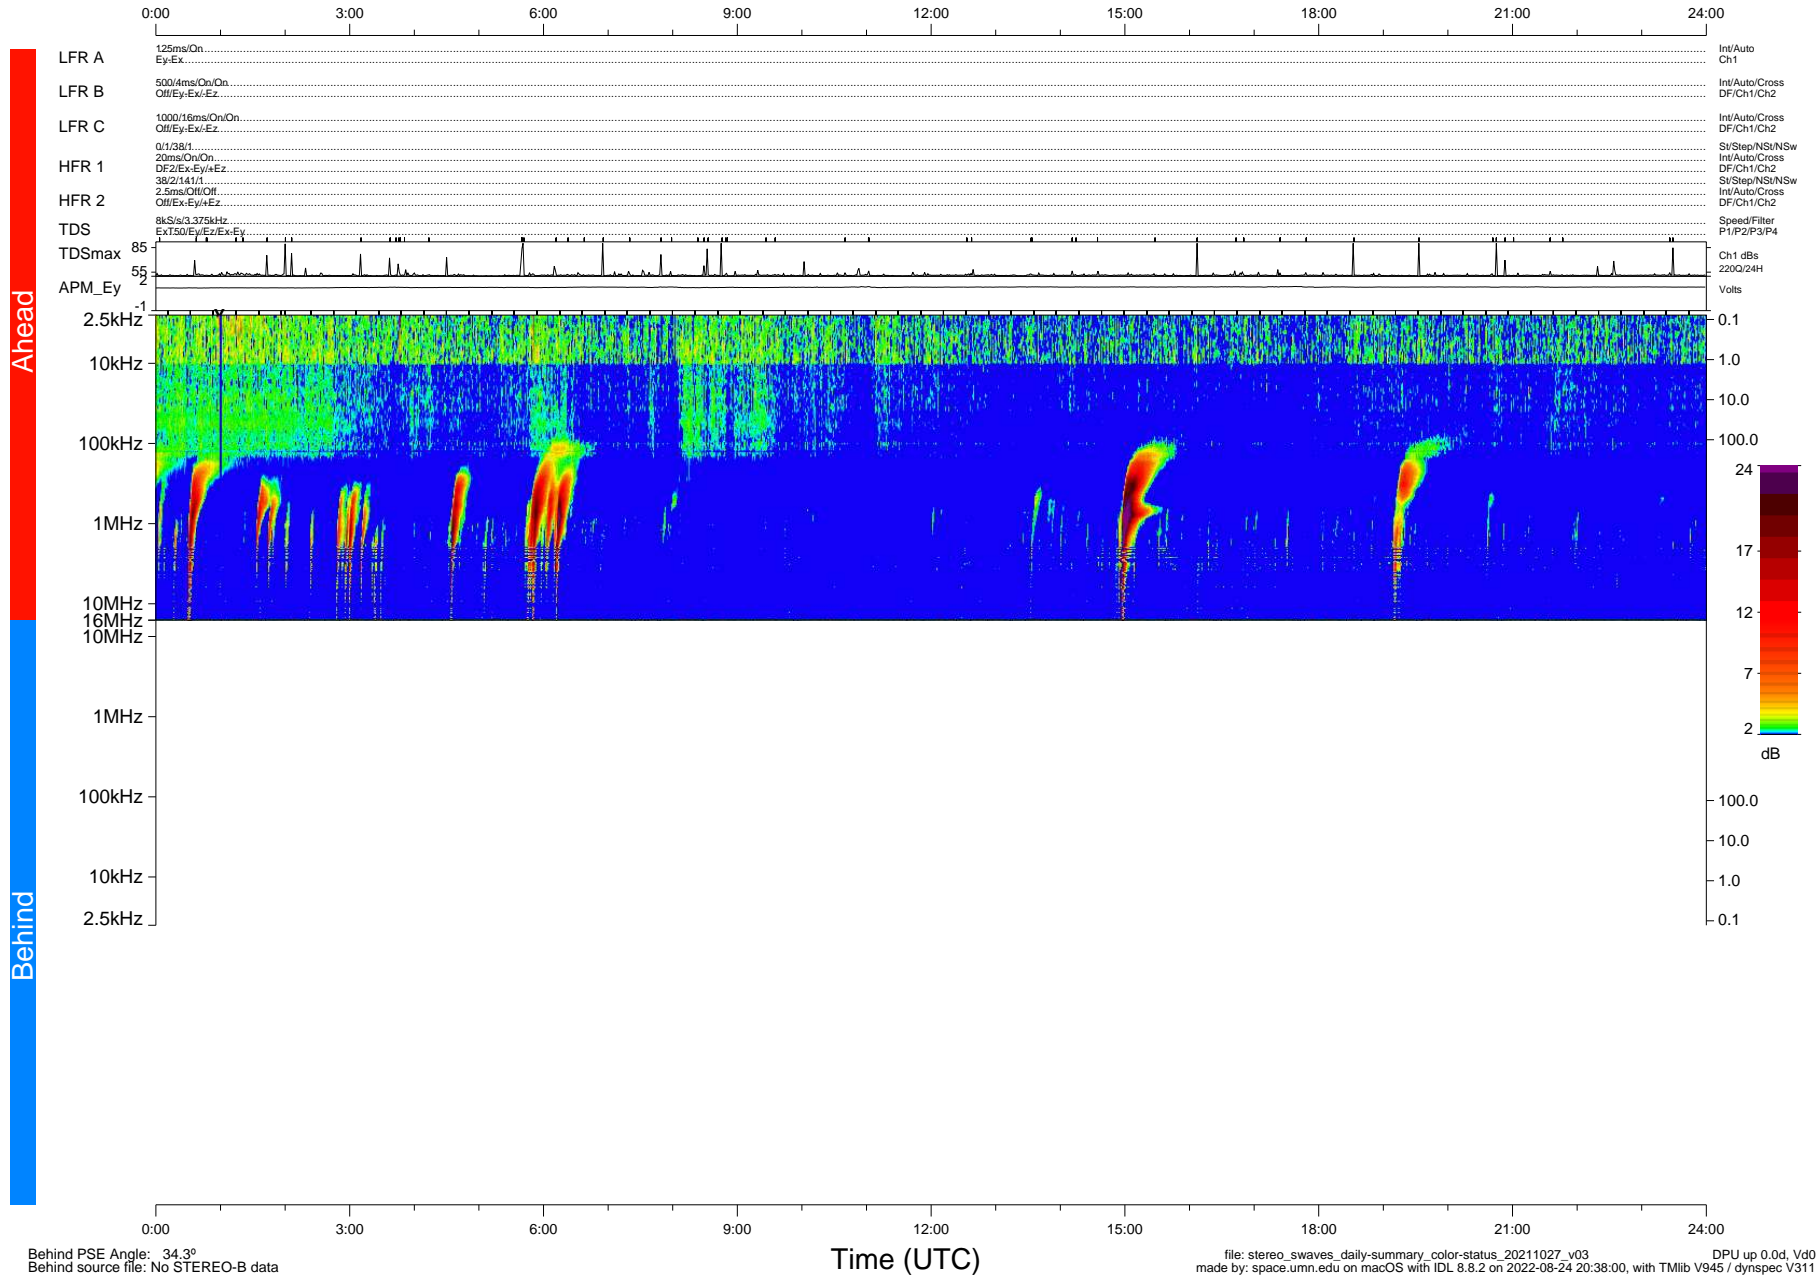

STEREO/WAVES Daily Summary - 27-Oct-2021 (DOY 300)

Ahead source file: swaves_ahead_2021_300_1_05.fin (Recovery: 100.0% HK, 84% Pkts)
 Ahead PSE Angle: -37.7°

DPU up 2303.9d, V412d40

Behind PSE Angle: 34.3°
 Behind source file: No STEREO-B data

file: stereo_swaves_daily-summary_color-status_20211027_v03
 made by: space.umn.edu on macOS with IDL 8.8.2 on 2022-08-24 20:38:00, with TLib V945 / dynspec V311
 DPU up 0.0d, Vd0