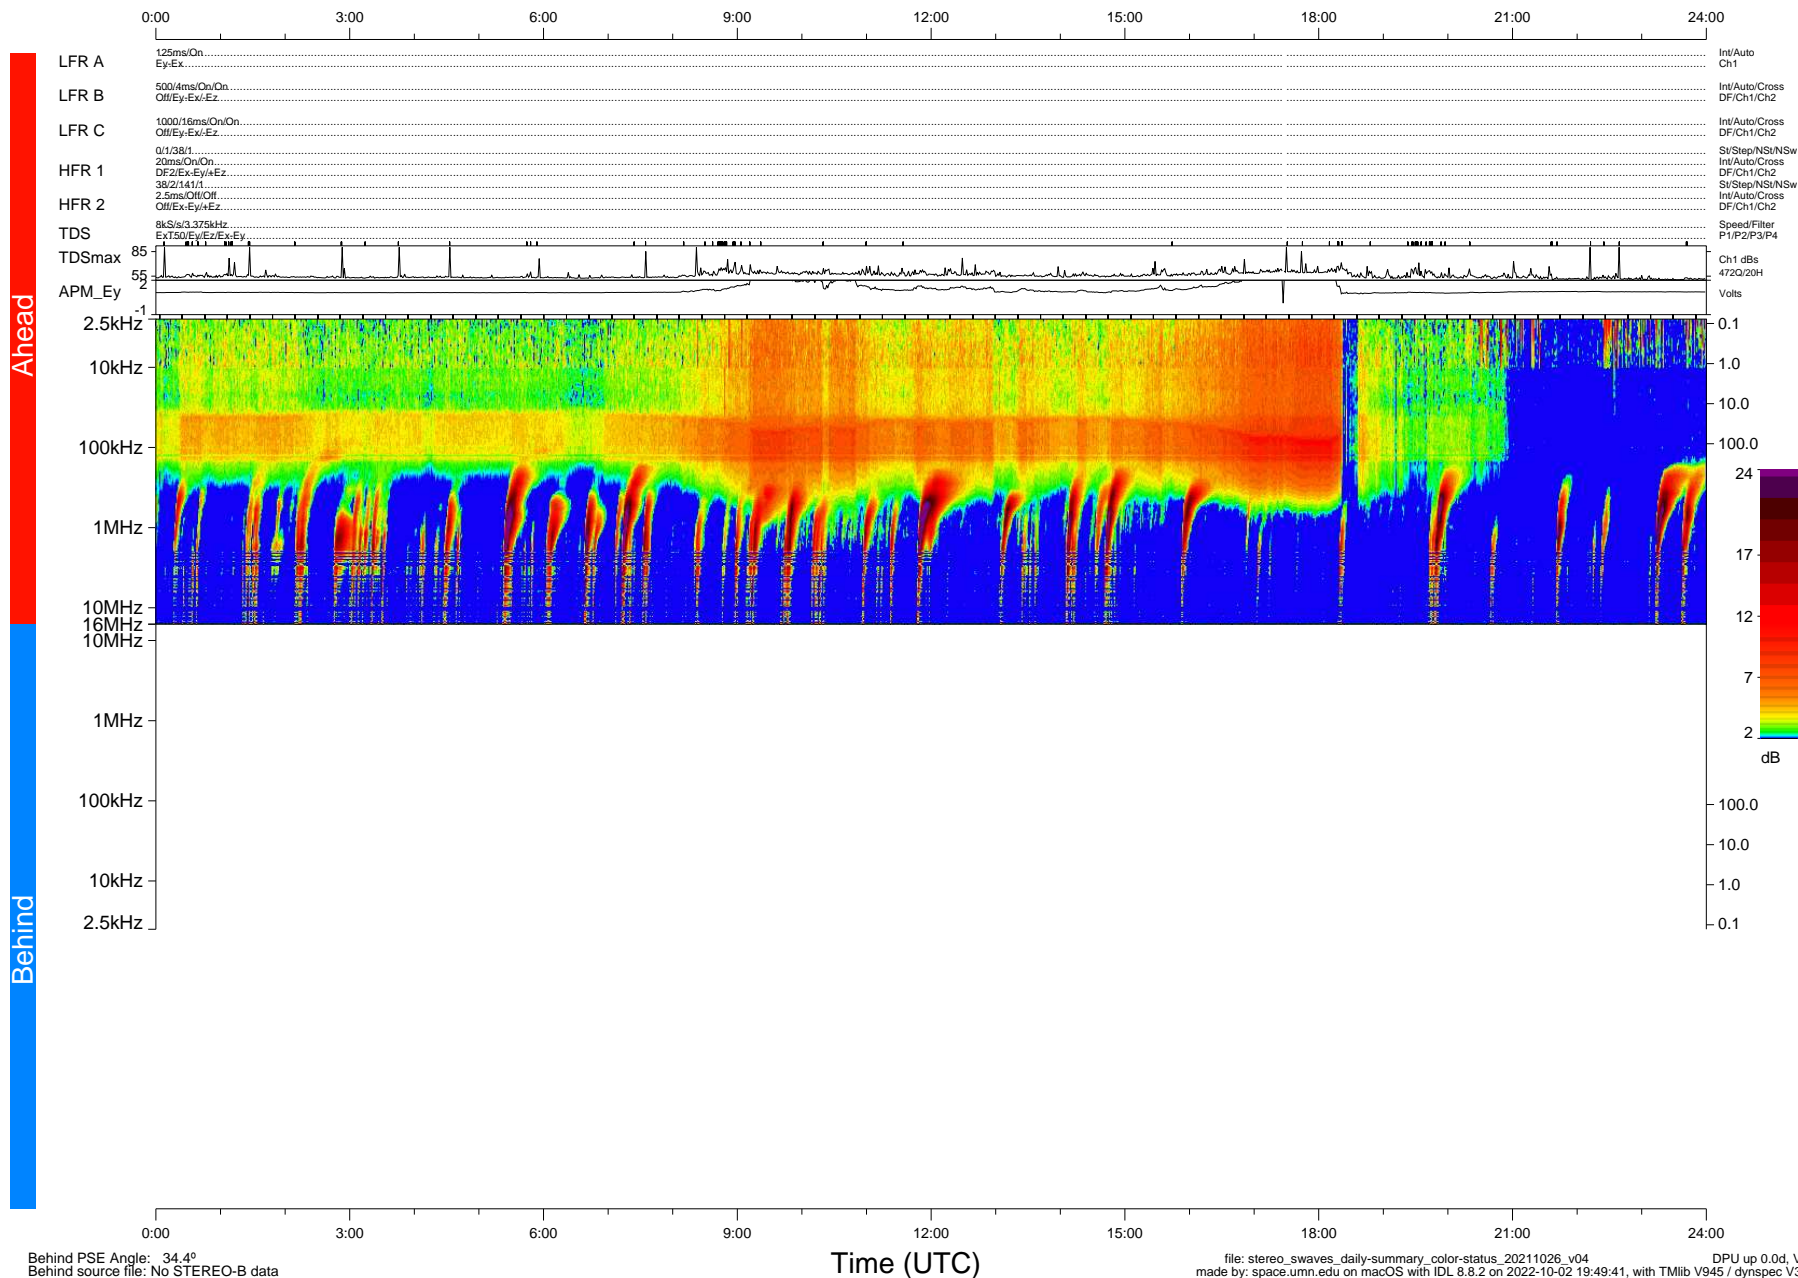

STEREO/WAVES Daily Summary - 26-Oct-2021 (DOY 299)

Ahead source file: swaves_ahead_2021_299_1_05.fin (Recovery: 100.1% HK, 121% Pkts)
Ahead PSE Angle: -37.8°

DPU up 2302.9d, V412d40

Behind PSE Angle: 34.4°
Behind source file: No STEREO-B data