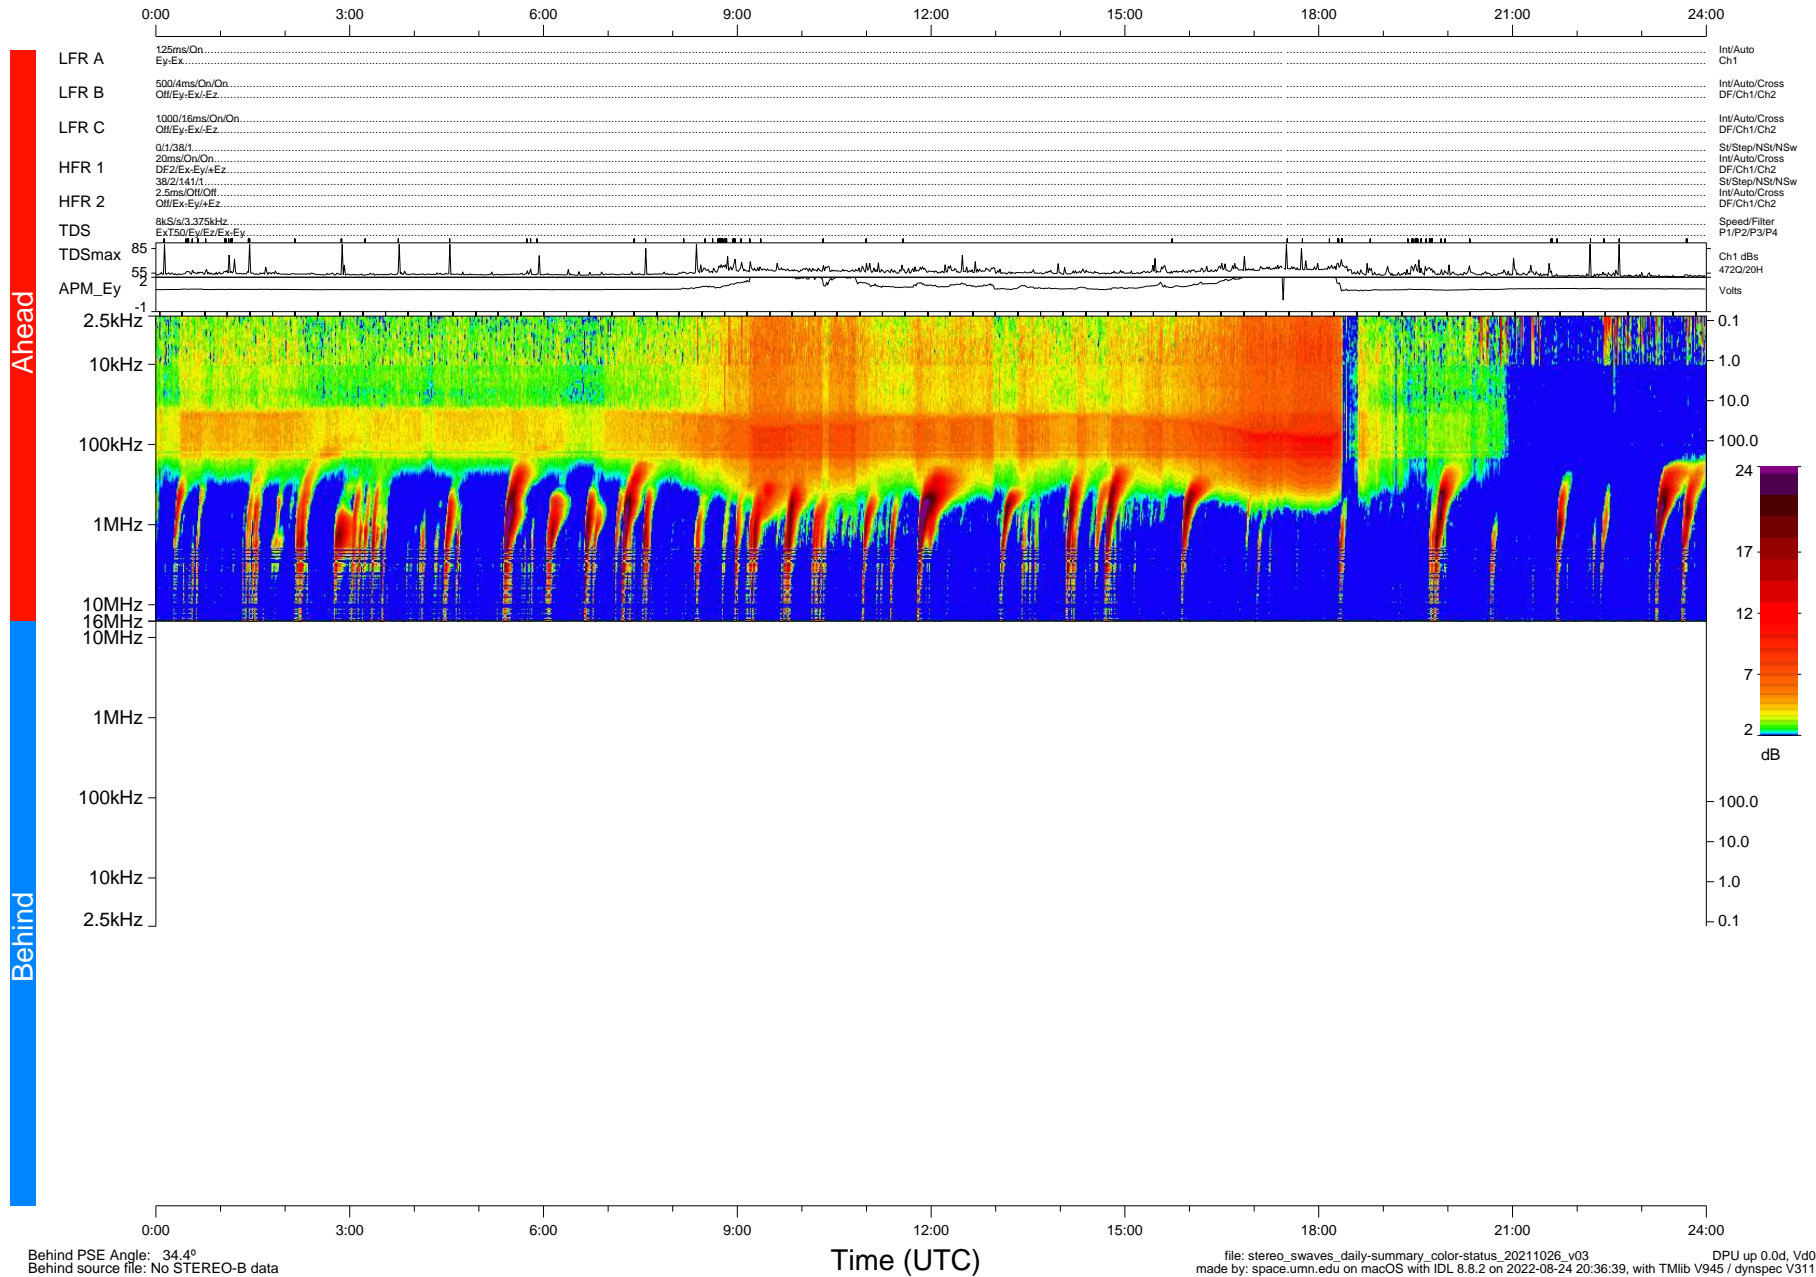

# STEREO/WAVES Daily Summary - 26-Oct-2021 (DOY 299)

Ahead source file: swaves\_ahead\_2021\_299\_1\_05.fin (Recovery: 100.1% HK, 121% Pkts)  
 Ahead PSE Angle: -37.8°

DPU up 2302.9d, V412d40

Behind PSE Angle: 34.4°  
 Behind source file: No STEREO-B data

file: stereo\_swaves\_daily-summary\_color-status\_20211026\_v03 DPU up 0.0d, Vd0  
 made by: space.umn.edu on macOS with IDL 8.8.2 on 2022-08-24 20:36:39, with Tlib V945 / dynspec V311