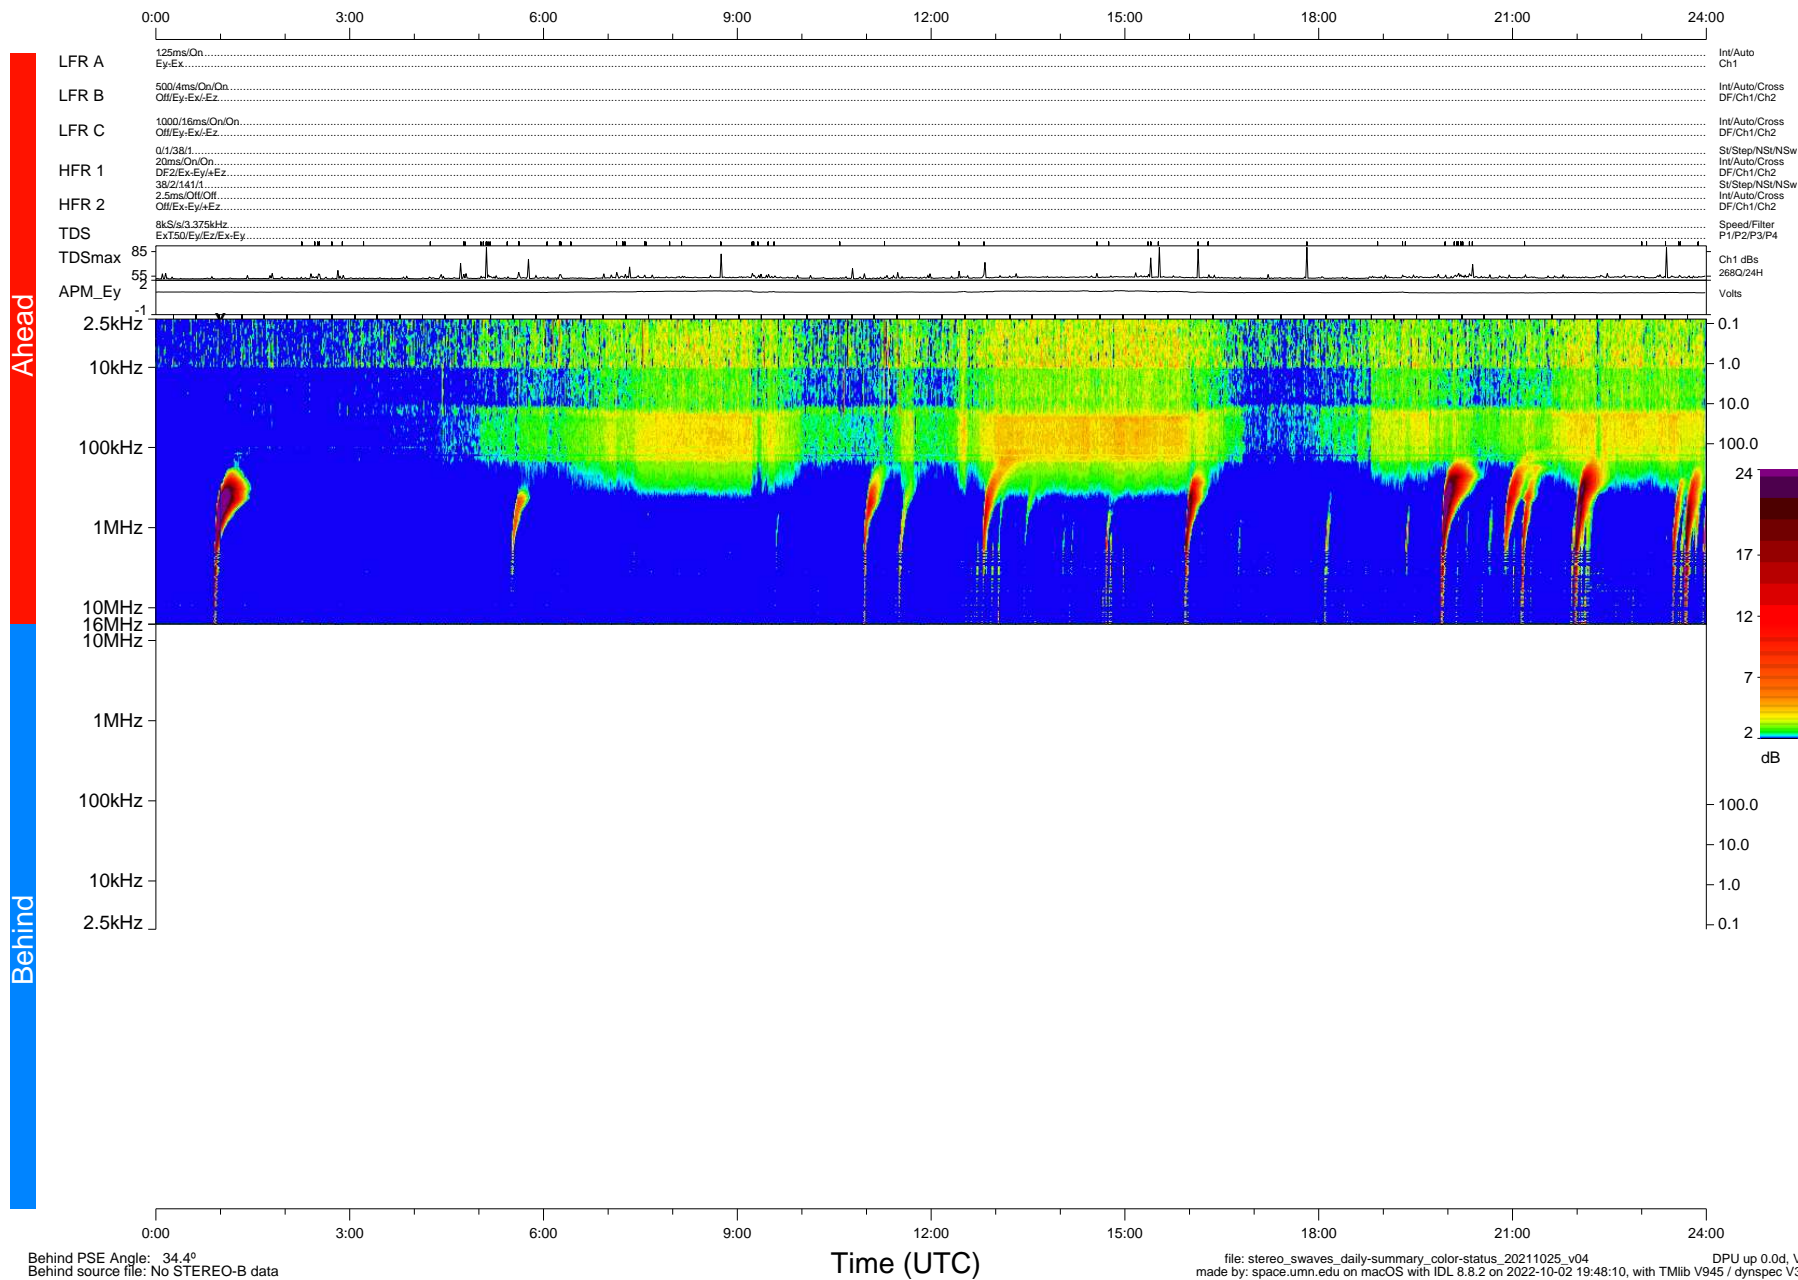

STEREO/WAVES Daily Summary - 25-Oct-2021 (DOY 298)

Ahead source file: swaves_ahead_2021_298_1_05.fin (Recovery: 100.0% HK, 92% Pkts)
Ahead PSE Angle: -37.6°

DPU up 2301.9d, V412d40

Behind PSE Angle: 34.4°
Behind source file: No STEREO-B data