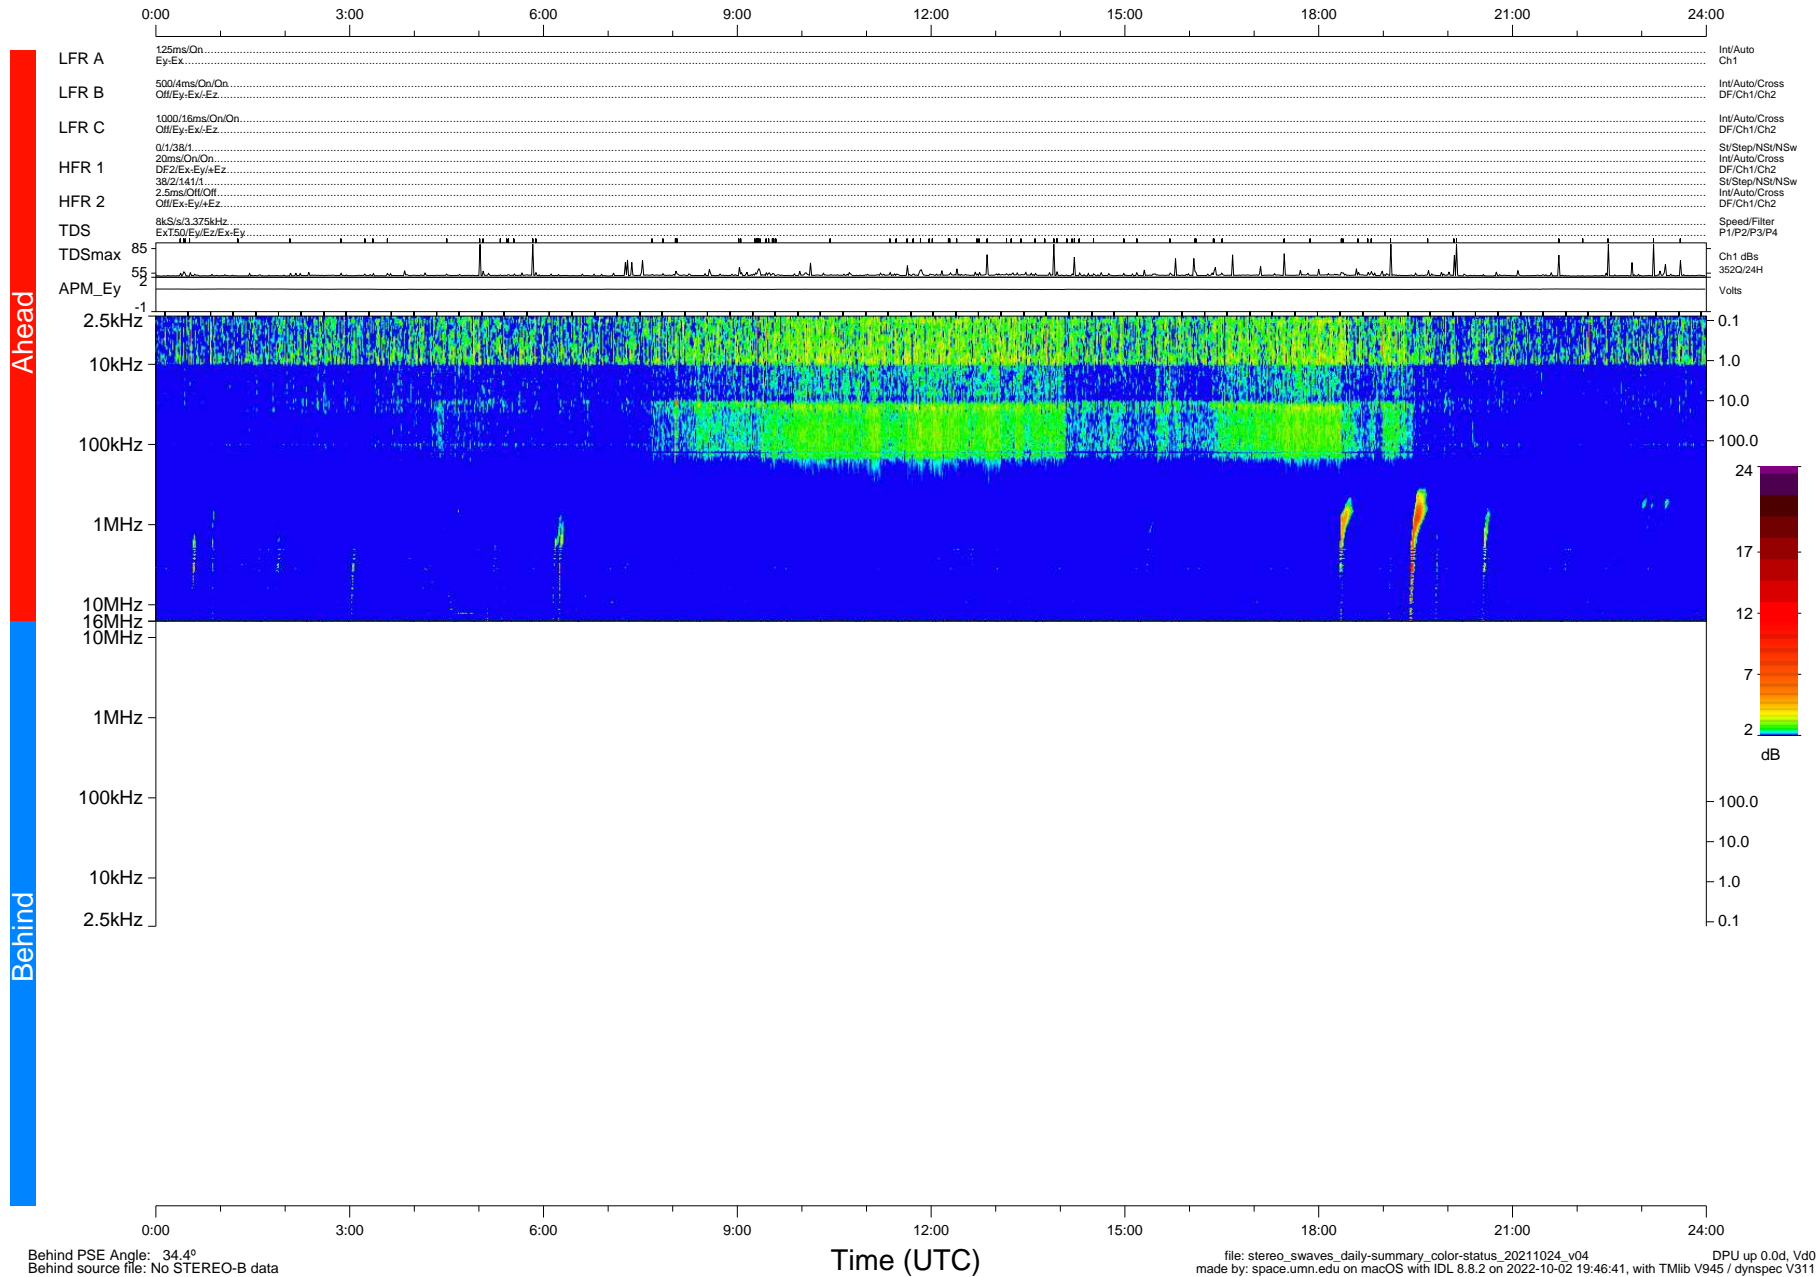

STEREO/WAVES Daily Summary - 24-Oct-2021 (DOY 297)

Ahead source file: swaves_ahead_2021_297_1_05.fin (Recovery: 100.0% HK, 104% Pkts)
 Ahead PSE Angle: -37.9°

DPU up 2300.9d, V412d40

Behind PSE Angle: 34.4°
 Behind source file: No STEREO-B data

file: stereo_swaves_daily-summary_color-status_20211024_v04
 made by: space.umn.edu on macOS with IDL 8.8.2 on 2022-10-02 19:46:41, with Tlib V945 / dynspec V311
 DPU up 0.0d, Vd0