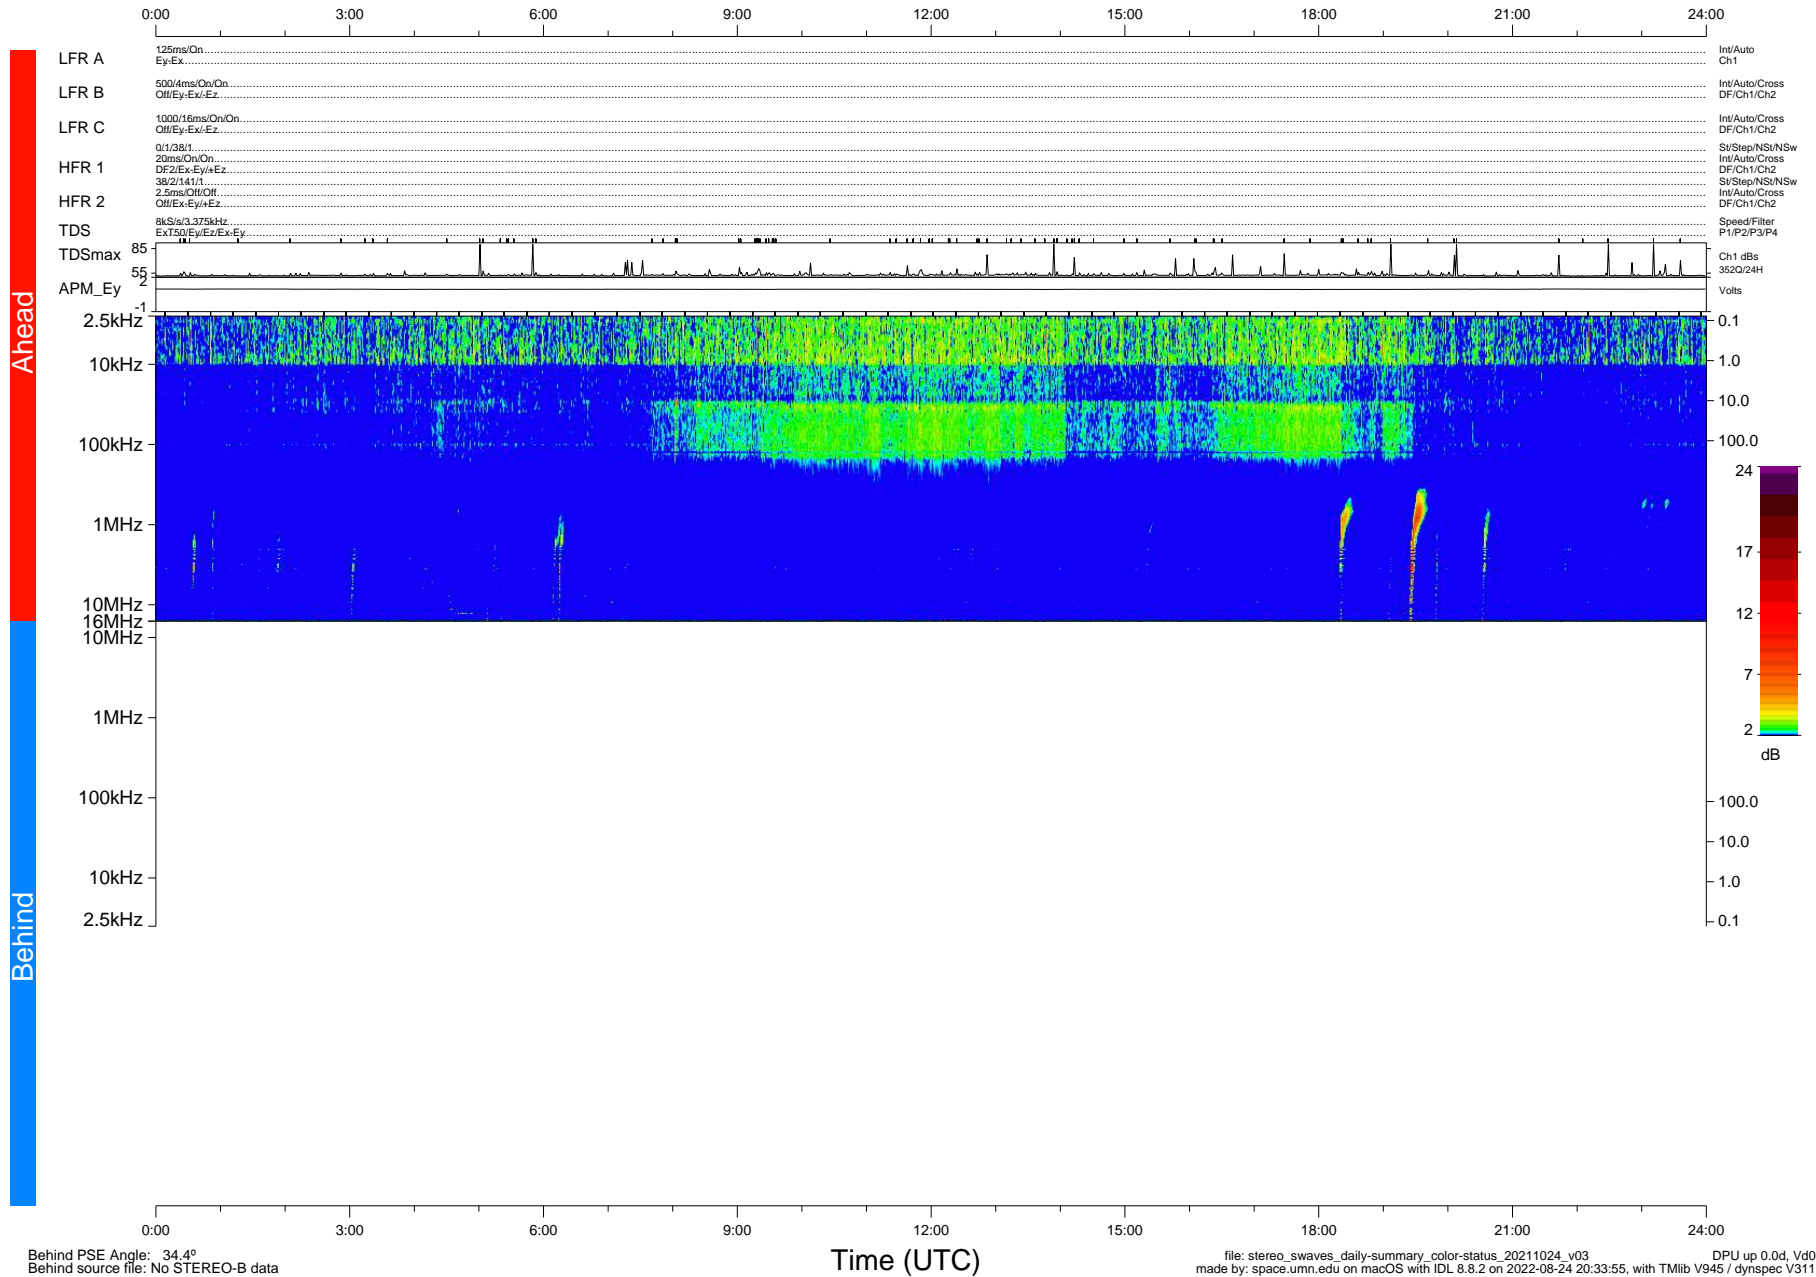

STEREO/WAVES Daily Summary - 24-Oct-2021 (DOY 297)

Ahead source file: swaves_ahead_2021_297_1_05.fin (Recovery: 100.0% HK, 104% Pkts)
 Ahead PSE Angle: -37.9°

DPU up 2300.9d, V412d40

Behind PSE Angle: 34.4°
 Behind source file: No STEREO-B data

file: stereo_swaves_daily-summary_color-status_20211024_v03
 made by: space.umn.edu on macOS with IDL 8.8.2 on 2022-08-24 20:33:55, with Tlib V945 / dynspec V311
 DPU up 0.0d, Vd0