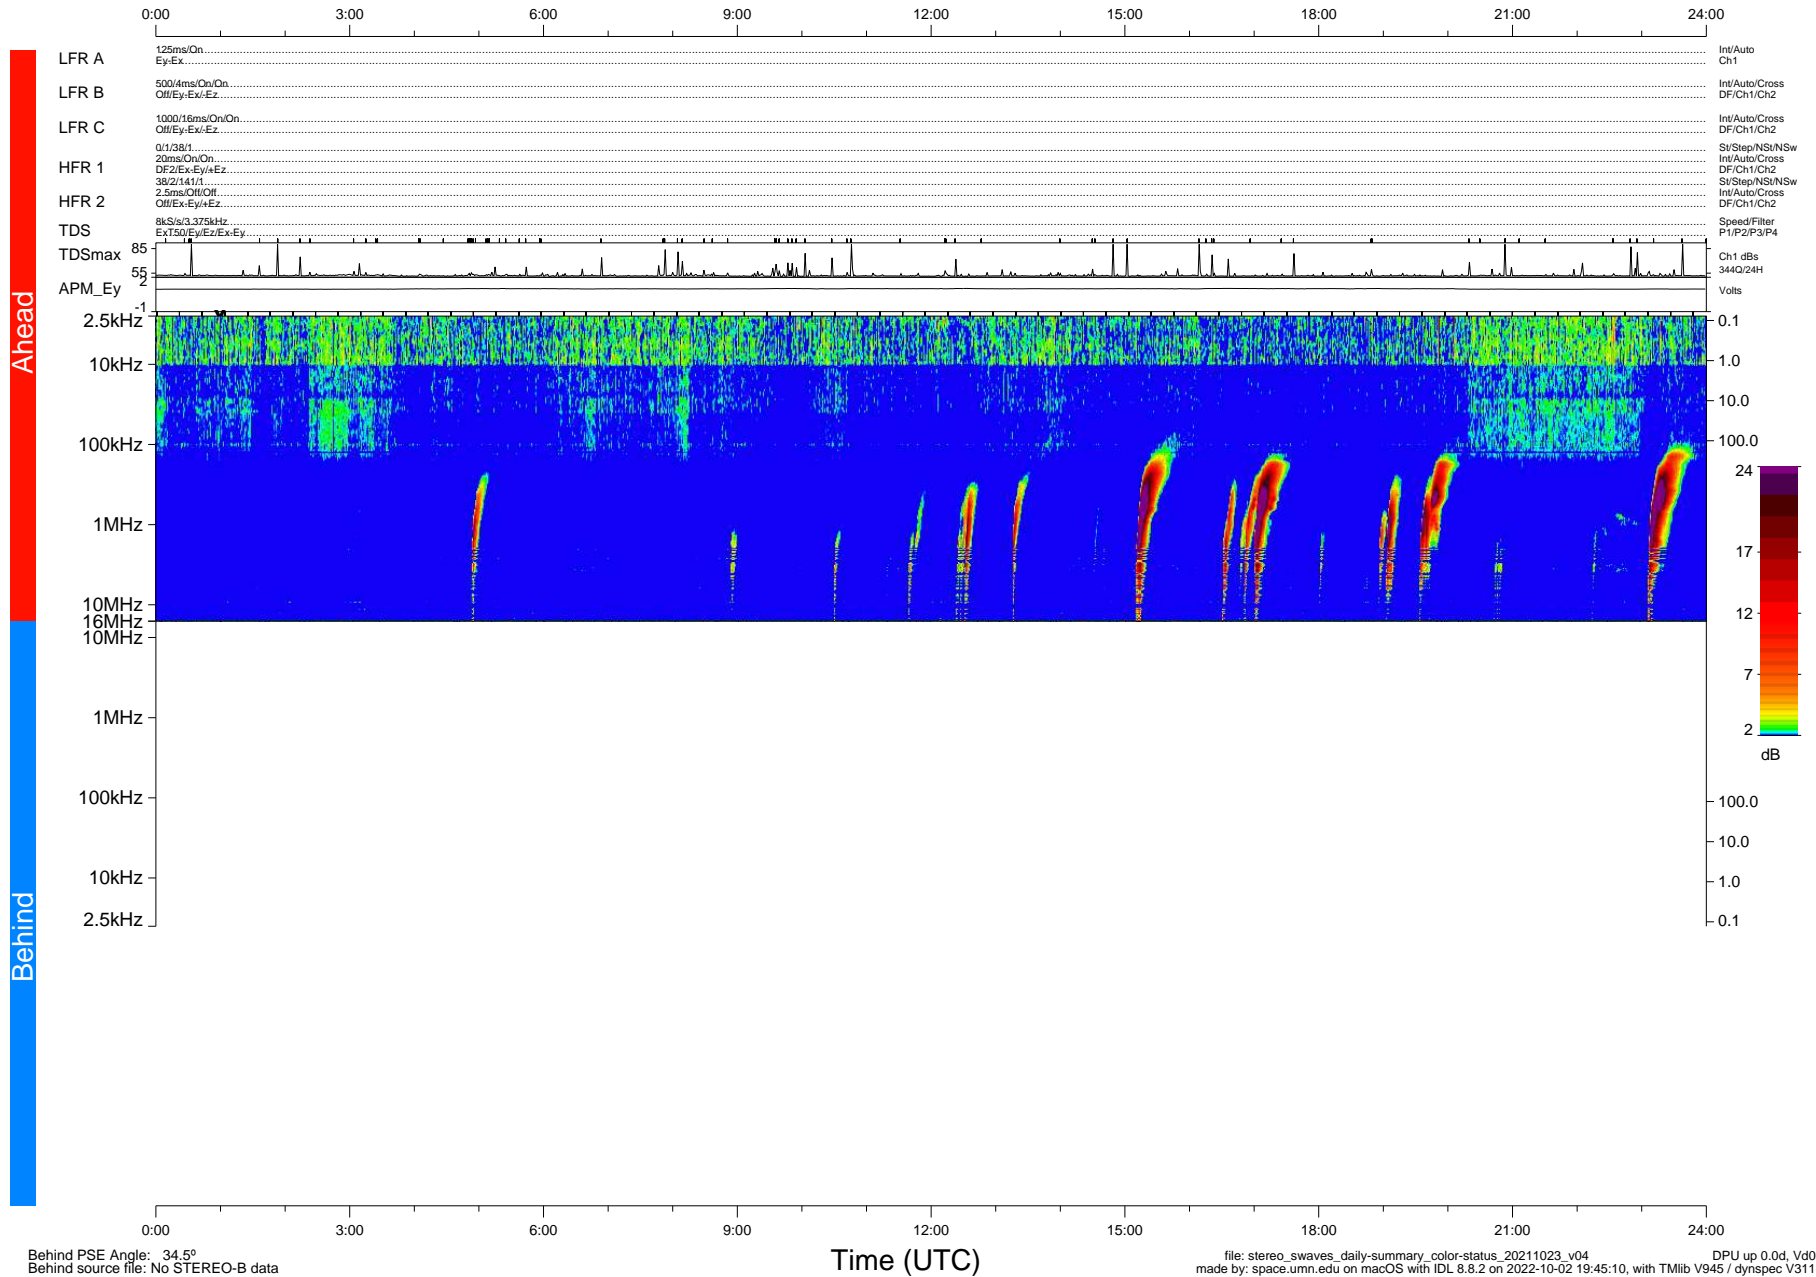

# STEREO/WAVES Daily Summary - 23-Oct-2021 (DOY 296)

Ahead source file: swaves\_ahead\_2021\_296\_1\_05.fin (Recovery: 100.0% HK, 103% Pkts)  
 Ahead PSE Angle: -37.9°

DPU up 2299.9d, V412d40

Behind PSE Angle: 34.5°  
 Behind source file: No STEREO-B data

file: stereo\_swaves\_daily-summary\_color-status\_20211023\_v04  
 made by: space.umn.edu on macOS with IDL 8.8.2 on 2022-10-02 19:45:10, with Tlib V945 / dynspec V311  
 DPU up 0.0d, Vd0