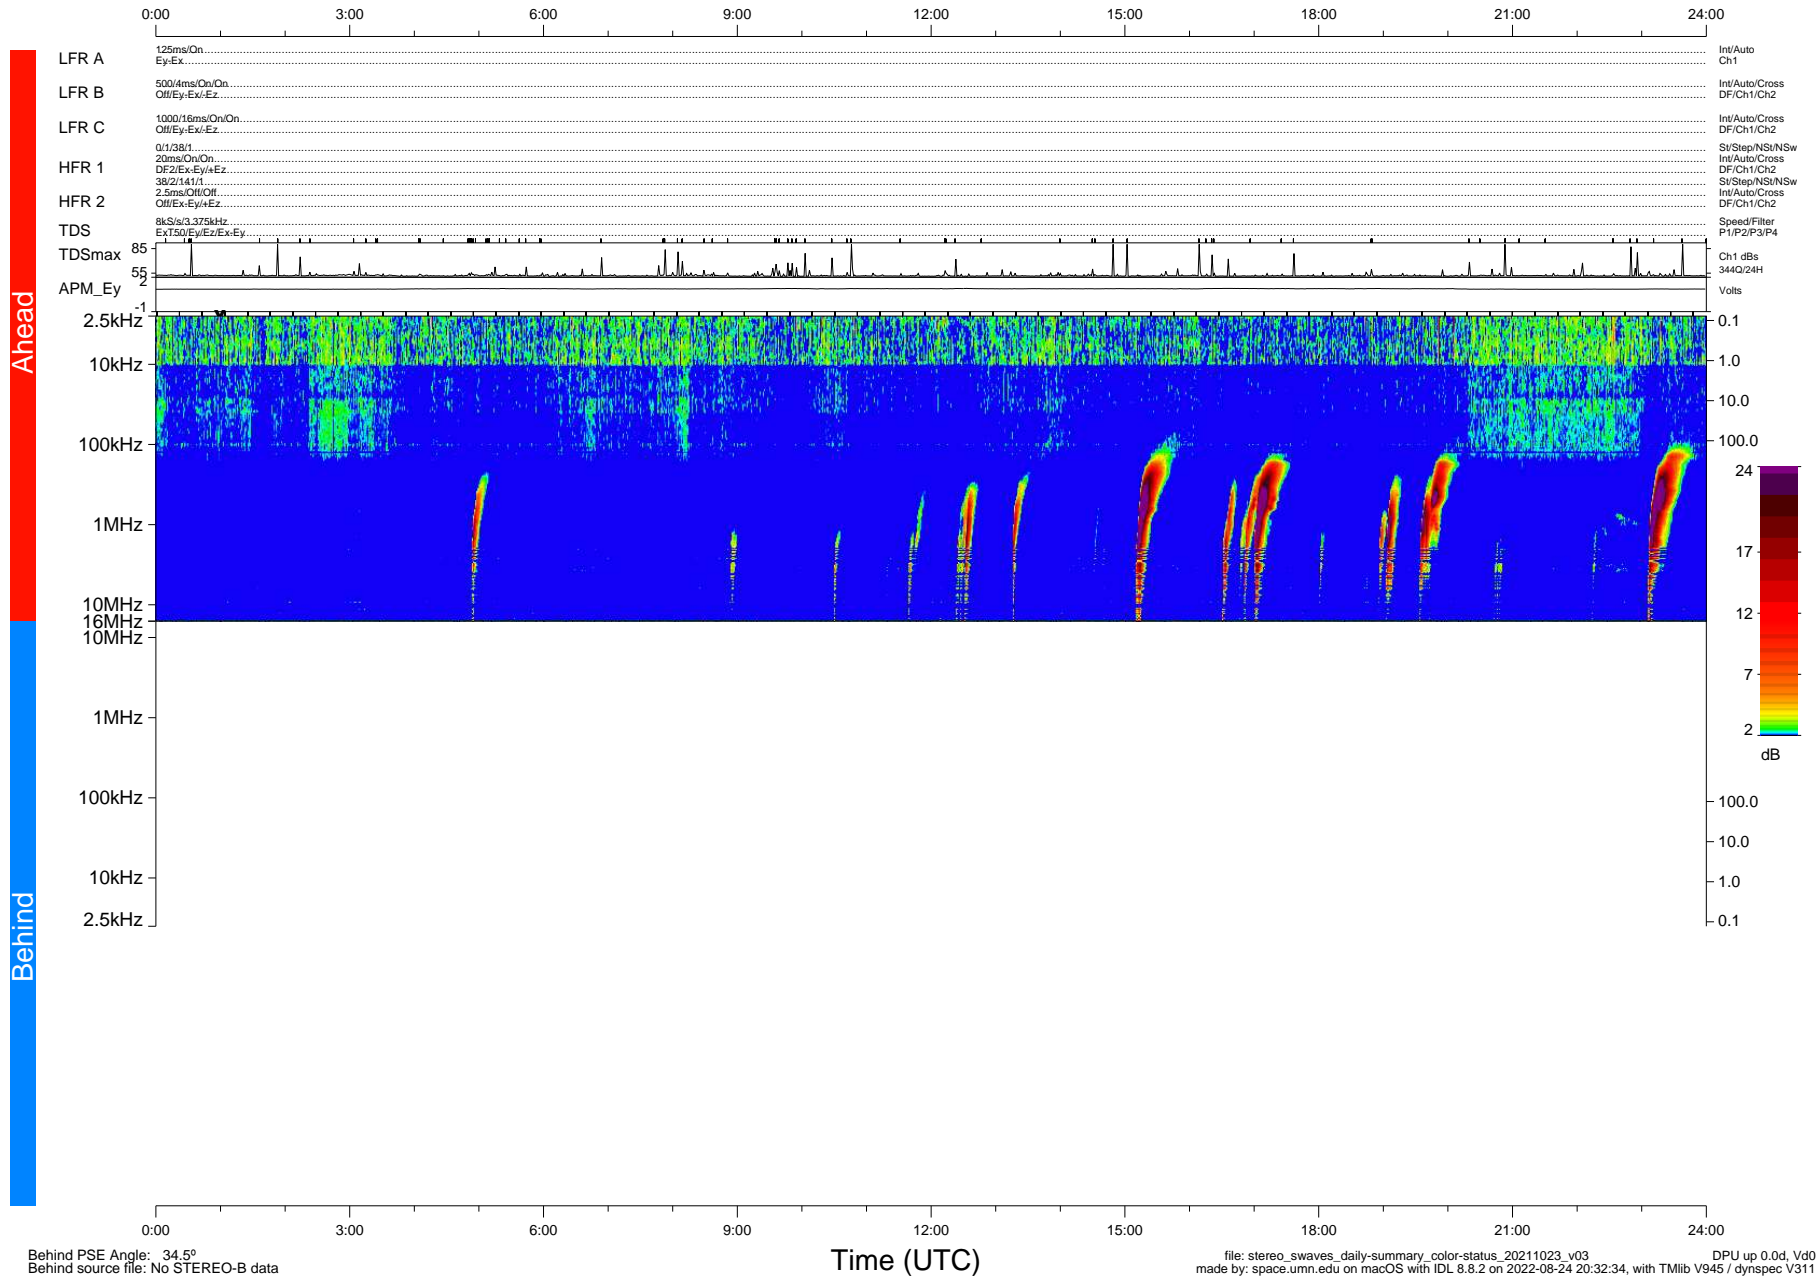

STEREO/WAVES Daily Summary - 23-Oct-2021 (DOY 296)

Ahead source file: swaves_ahead_2021_296_1_05.fin (Recovery: 100.0% HK, 103% Pkts)
 Ahead PSE Angle: -37.9°

DPU up 2299.9d, V412d40

Behind PSE Angle: 34.5°
 Behind source file: No STEREO-B data

DPU up 0.0d, Vd0