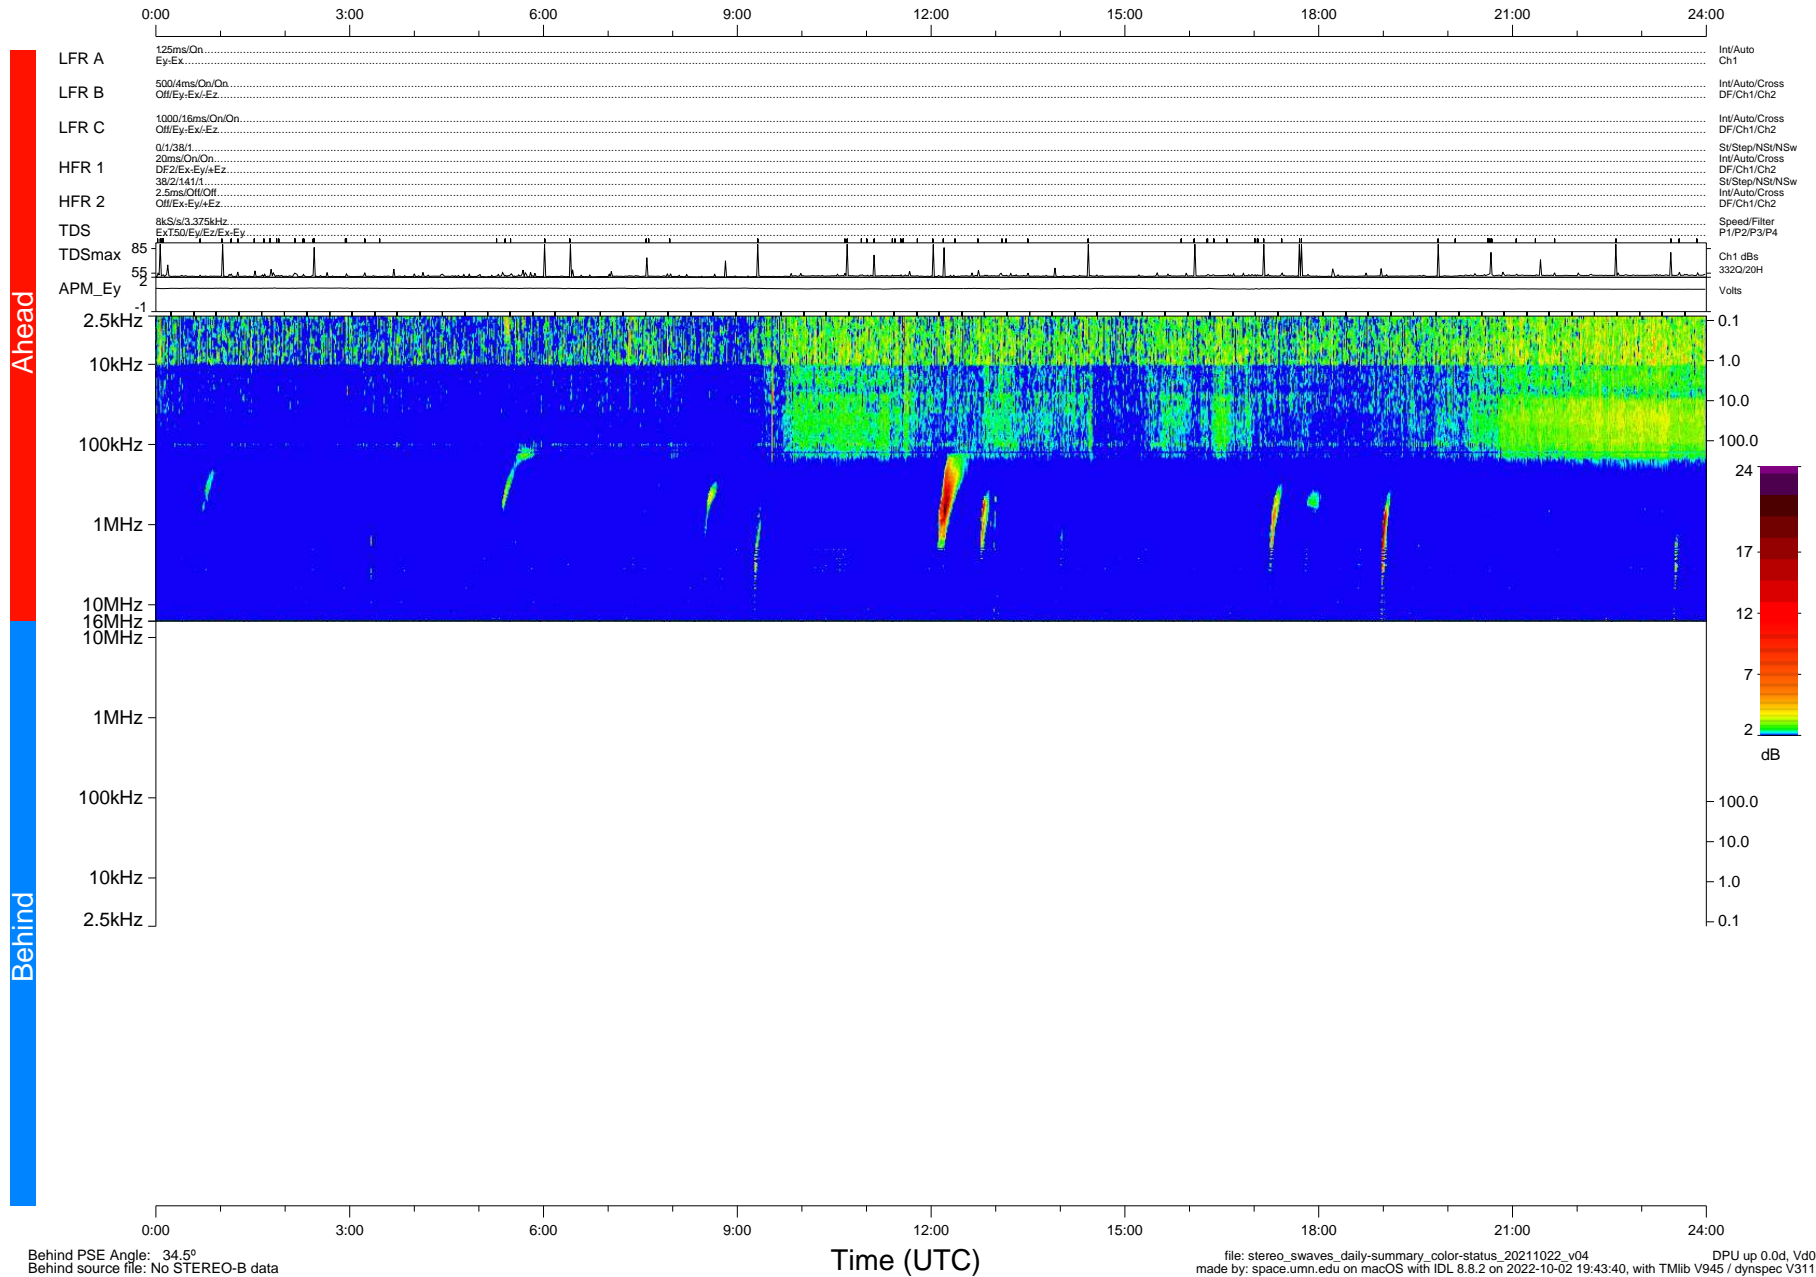

STEREO/WAVES Daily Summary - 22-Oct-2021 (DOY 295)

Ahead source file: swaves_ahead_2021_295_1_05.fin (Recovery: 100.0% HK, 100% Pkts)
 Ahead PSE Angle: -38.0°

DPU up 2298.9d, V412d40

Behind PSE Angle: 34.5°
 Behind source file: No STEREO-B data

file: stereo_swaves_daily-summary_color-status_20211022_v04
 made by: space.umn.edu on macOS with IDL 8.8.2 on 2022-10-02 19:43:40, with Tlib V945 / dynspec V311
 DPU up 0.0d, Vd0