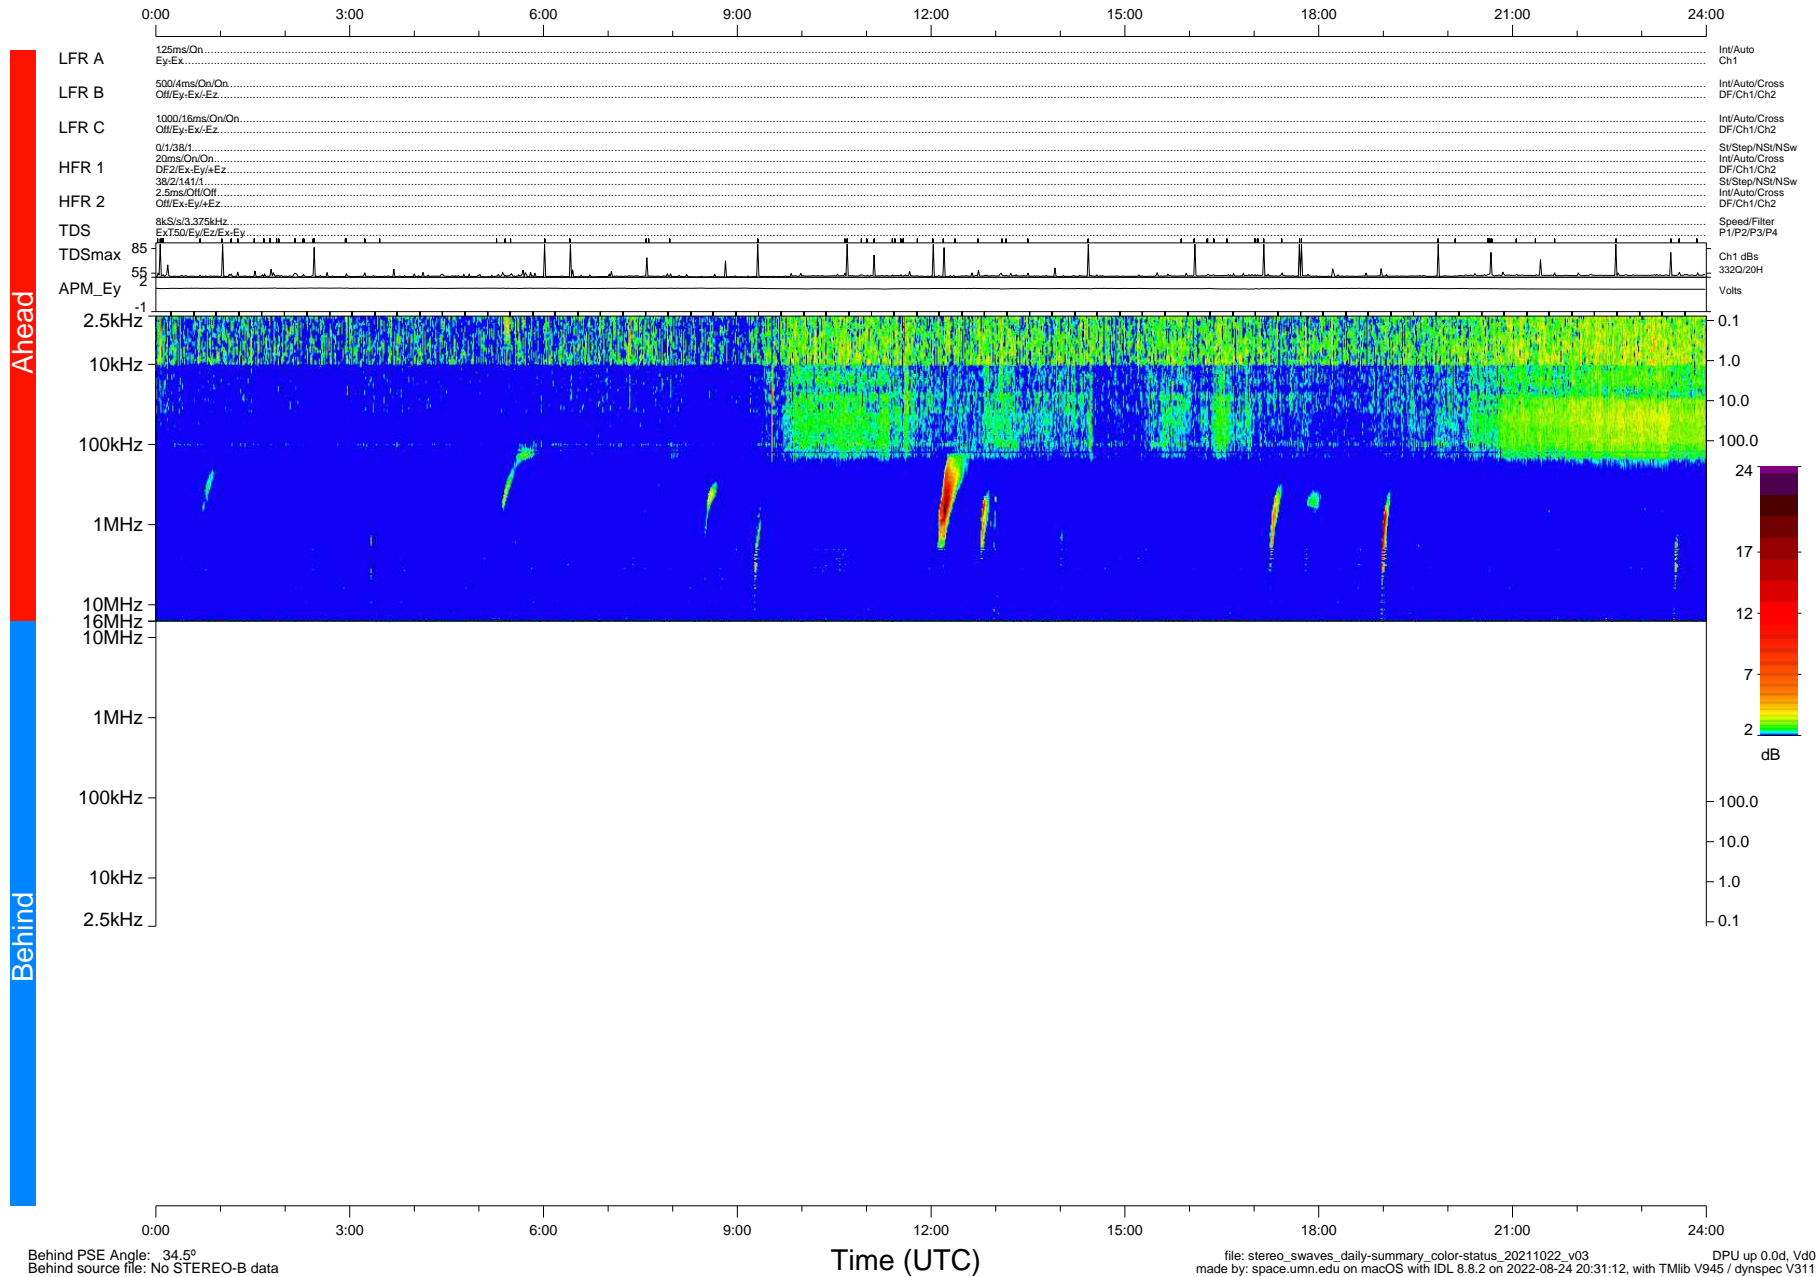

STEREO/WAVES Daily Summary - 22-Oct-2021 (DOY 295)

Ahead source file: swaves_ahead_2021_295_1_05.fin (Recovery: 100.0% HK, 100% Pkts)
 Ahead PSE Angle: -38.0°

DPU up 2298.9d, V412d40

Behind PSE Angle: 34.5°
 Behind source file: No STEREO-B data

file: stereo_swaves_daily-summary_color-status_20211022_v03
 made by: space.umn.edu on macOS with IDL 8.8.2 on 2022-08-24 20:31:12, with Tlib V945 / dynspec V311
 DPU up 0.0d, Vd0