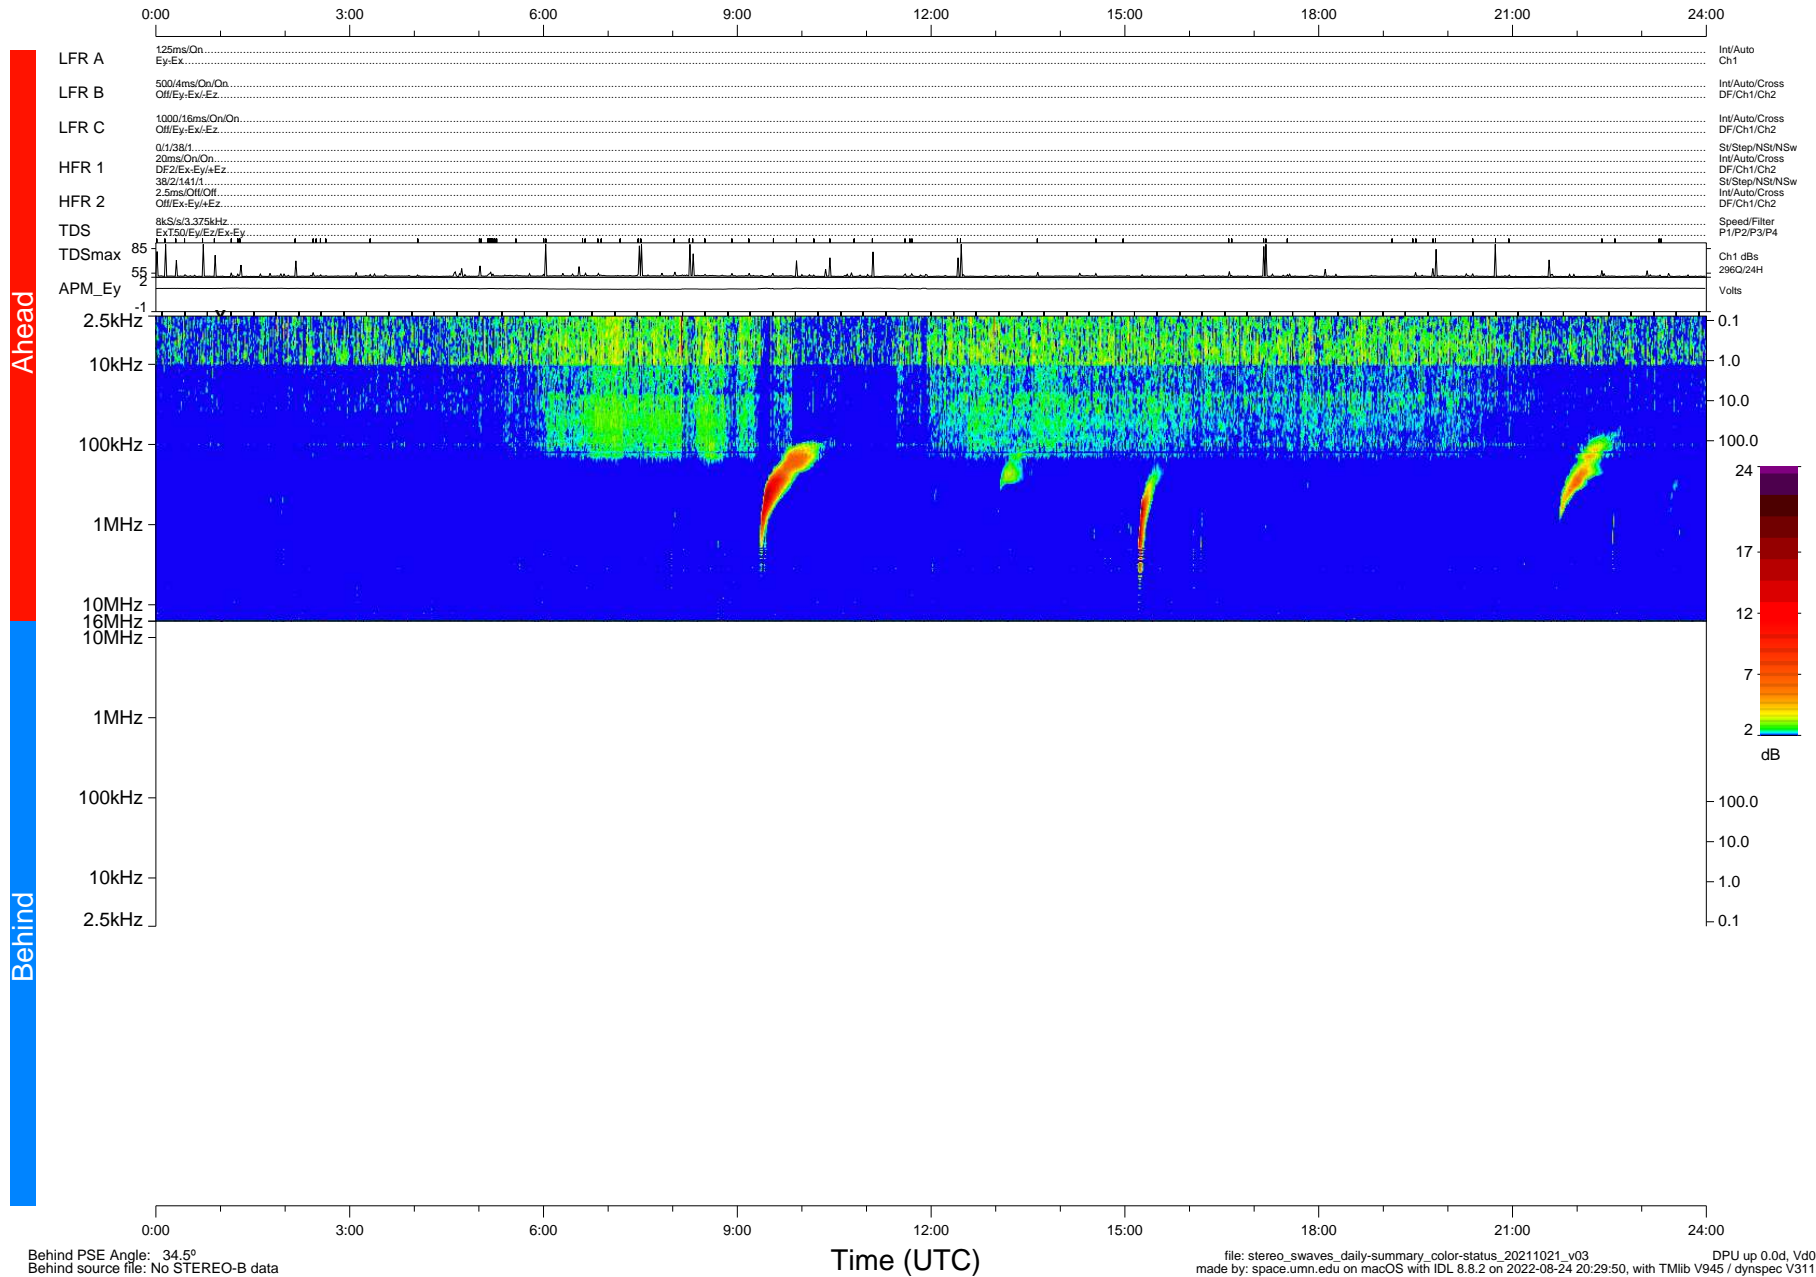

STEREO/WAVES Daily Summary - 21-Oct-2021 (DOY 294)

Ahead source file: swaves_ahead_2021_294_1_05.fin (Recovery: 100.0% HK, 96% PKts)
 Ahead PSE Angle: -38.0°

DPU up 2297.9d, V412d40

Behind PSE Angle: 34.5°
 Behind source file: No STEREO-B data

file: stereo_swaves_daily-summary_color-status_20211021_v03
 made by: space.umn.edu on macOS with IDL 8.8.2 on 2022-08-24 20:29:50, with Tlib V945 / dynspec V311
 DPU up 0.0d, Vd0