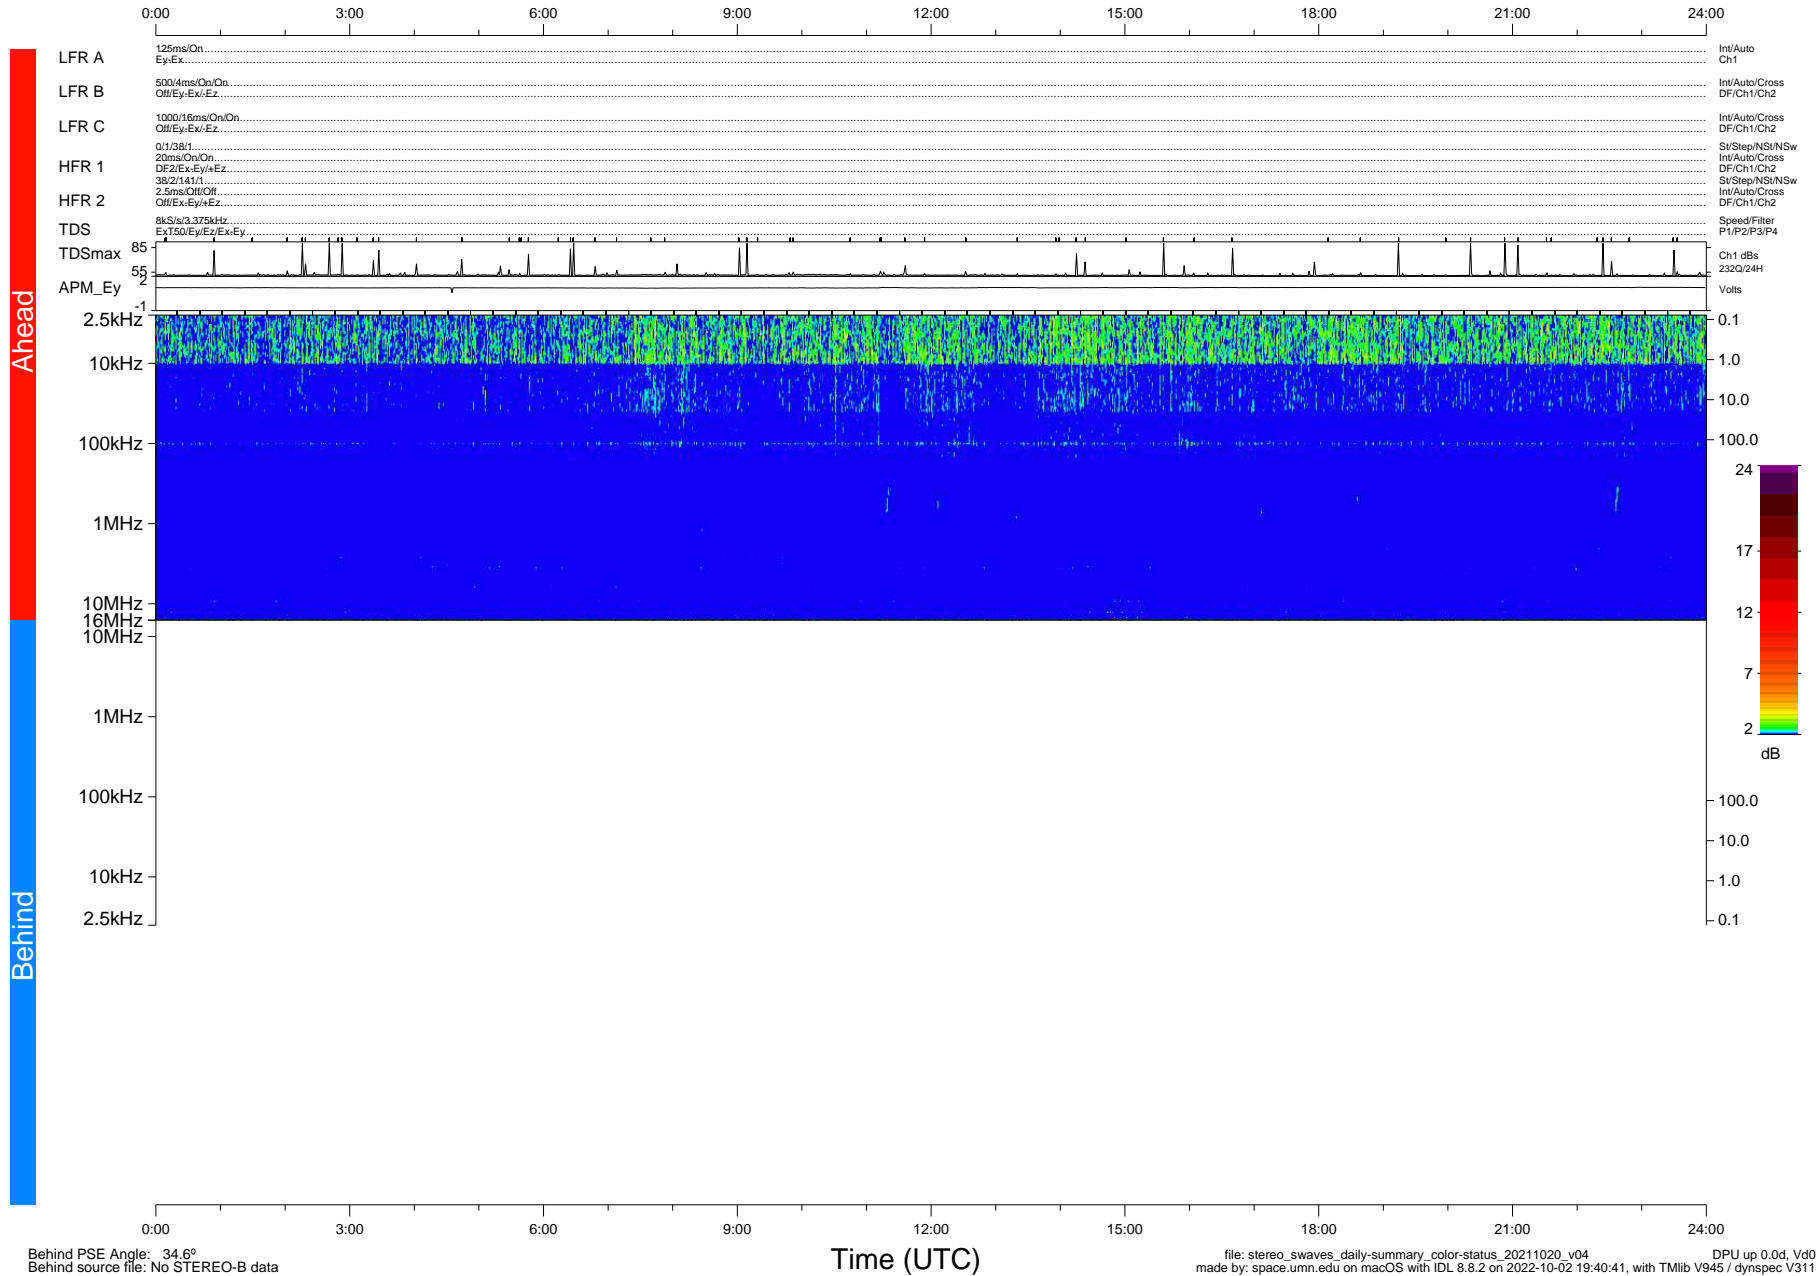

STEREO/WAVES Daily Summary - 20-Oct-2021 (DOY 293)

Ahead source file: swaves_ahead_2021_293_1_05.fin (Recovery: 100.0% HK, 86% Pkts)
 Ahead PSE Angle: -38.1°

DPU up 2296.9d, V412d40

Behind PSE Angle: 34.6°
 Behind source file: No STEREO-B data

file: stereo_swaves_daily-summary_color-status_20211020_v04
 made by: space.umn.edu on macOS with IDL 8.8.2 on 2022-10-02 19:40:41, with Tlib V945 / dynspec V311
 DPU up 0.0d, Vd0