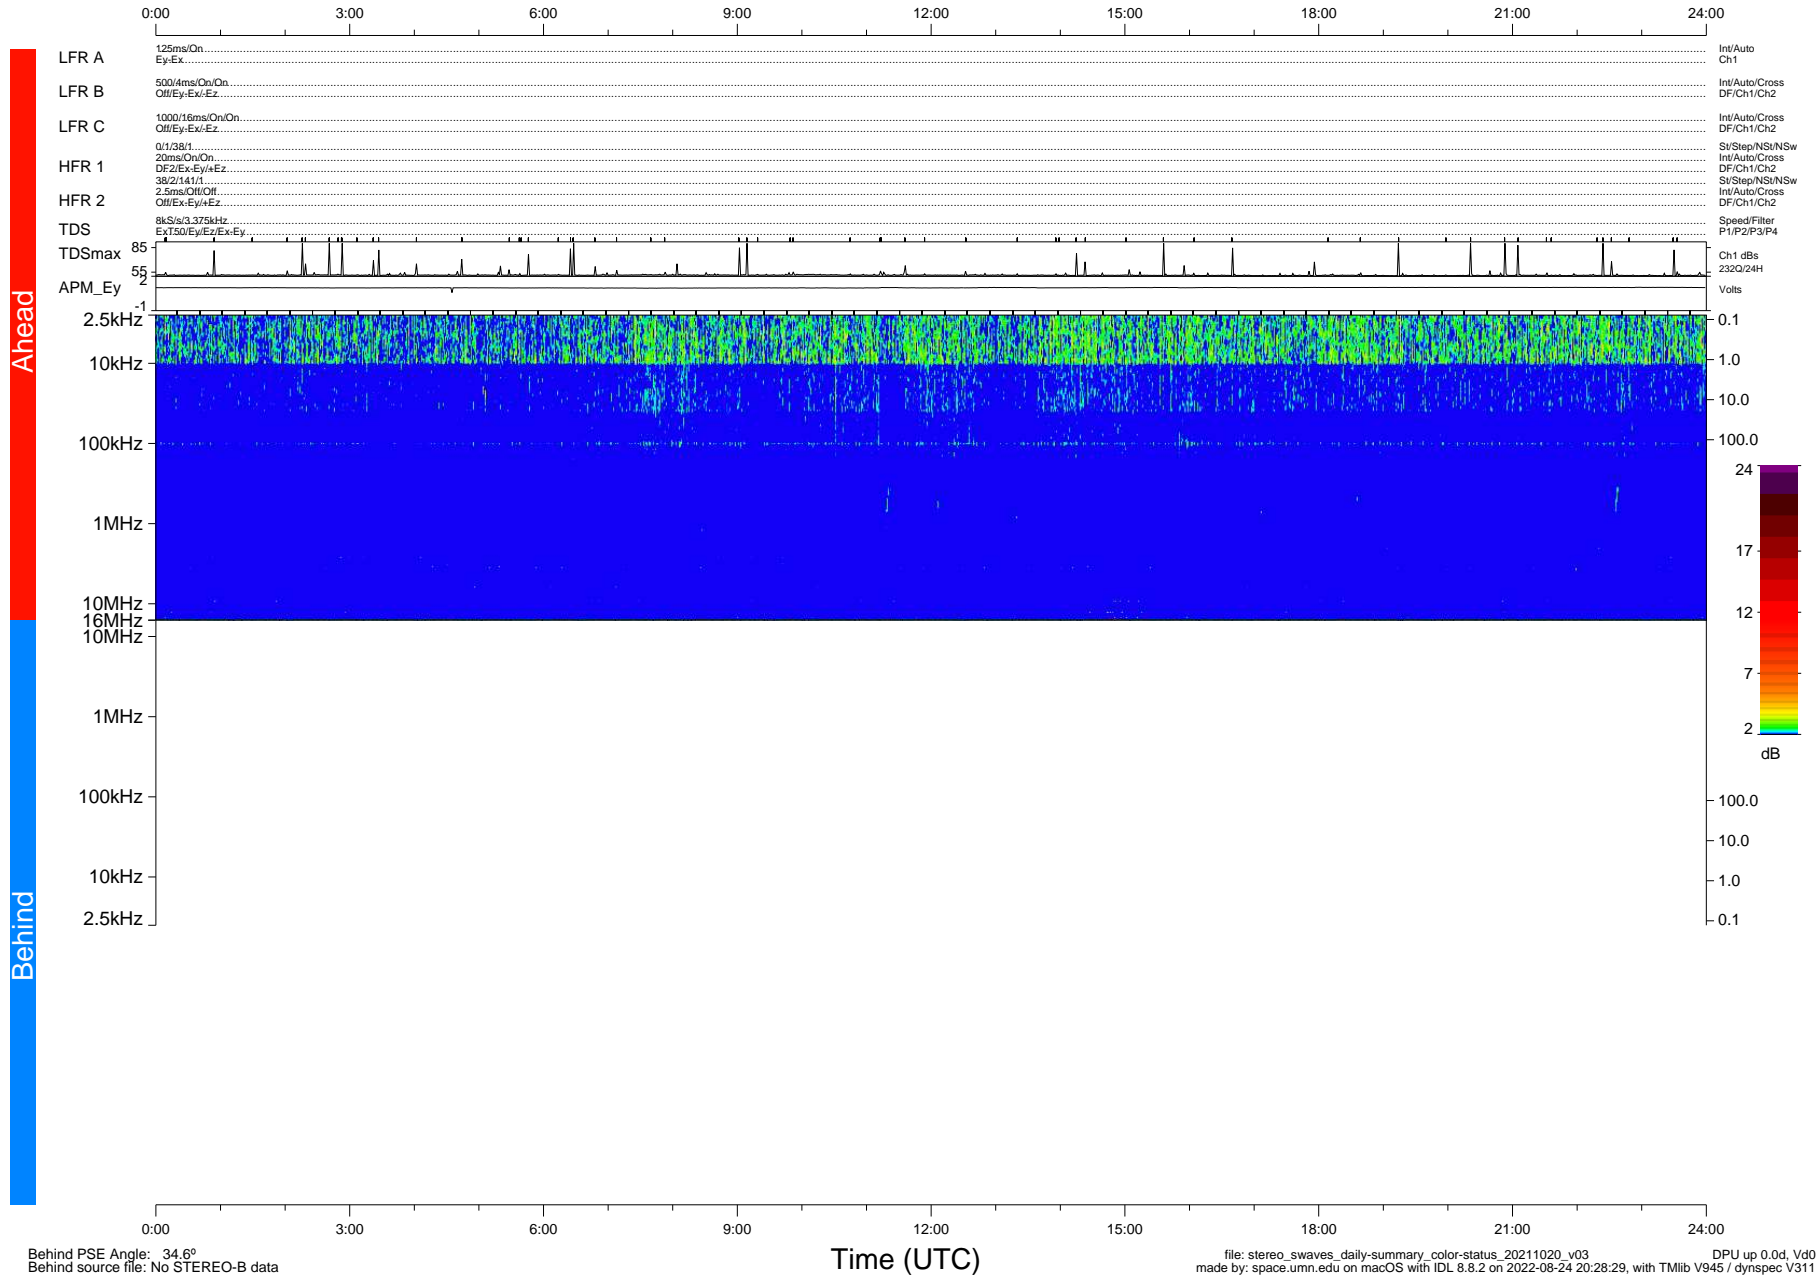

STEREO/WAVES Daily Summary - 20-Oct-2021 (DOY 293)

Ahead source file: swaves_ahead_2021_293_1_05.fin (Recovery: 100.0% HK, 86% Pkts)
 Ahead PSE Angle: -38.1°

DPU up 2296.9d, V412d40

Behind PSE Angle: 34.6°
 Behind source file: No STEREO-B data

file: stereo_swaves_daily-summary_color-status_20211020_v03
 made by: space.umn.edu on macOS with IDL 8.8.2 on 2022-08-24 20:28:29, with TLib V945 / dynspec V311
 DPU up 0.0d, Vd0