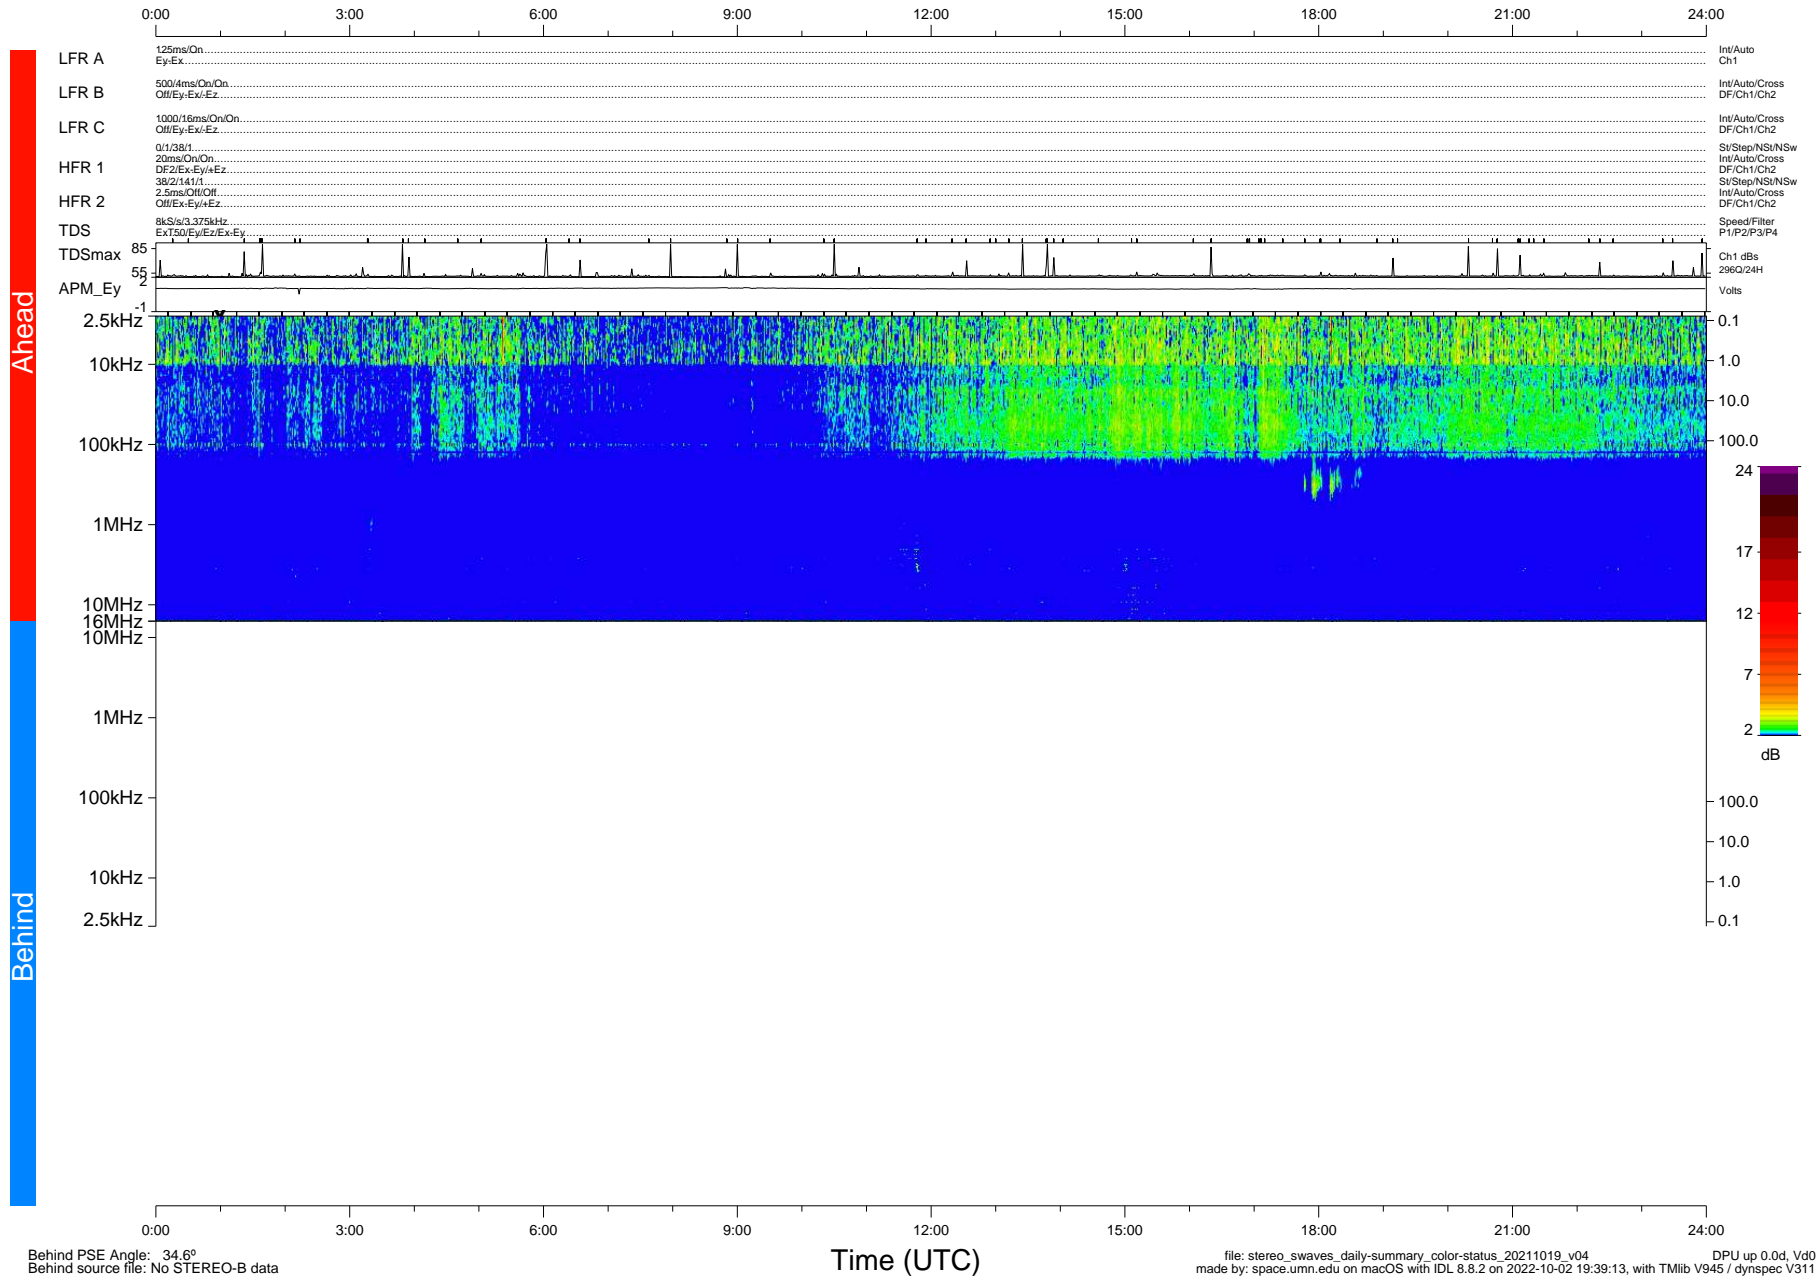

STEREO/WAVES Daily Summary - 19-Oct-2021 (DOY 292)

Ahead source file: swaves_ahead_2021_292_1_05.fin (Recovery: 100.0% HK, 96% Pkts)
 Ahead PSE Angle: -38.1°

DPU up 2295.9d, V412d40

Behind PSE Angle: 34.6°
 Behind source file: No STEREO-B data

file: stereo_swaves_daily-summary_color-status_20211019_v04
 made by: space.umn.edu on macOS with IDL 8.8.2 on 2022-10-02 19:39:13, with Tlib V945 / dynspec V311
 DPU up 0.0d, Vd0