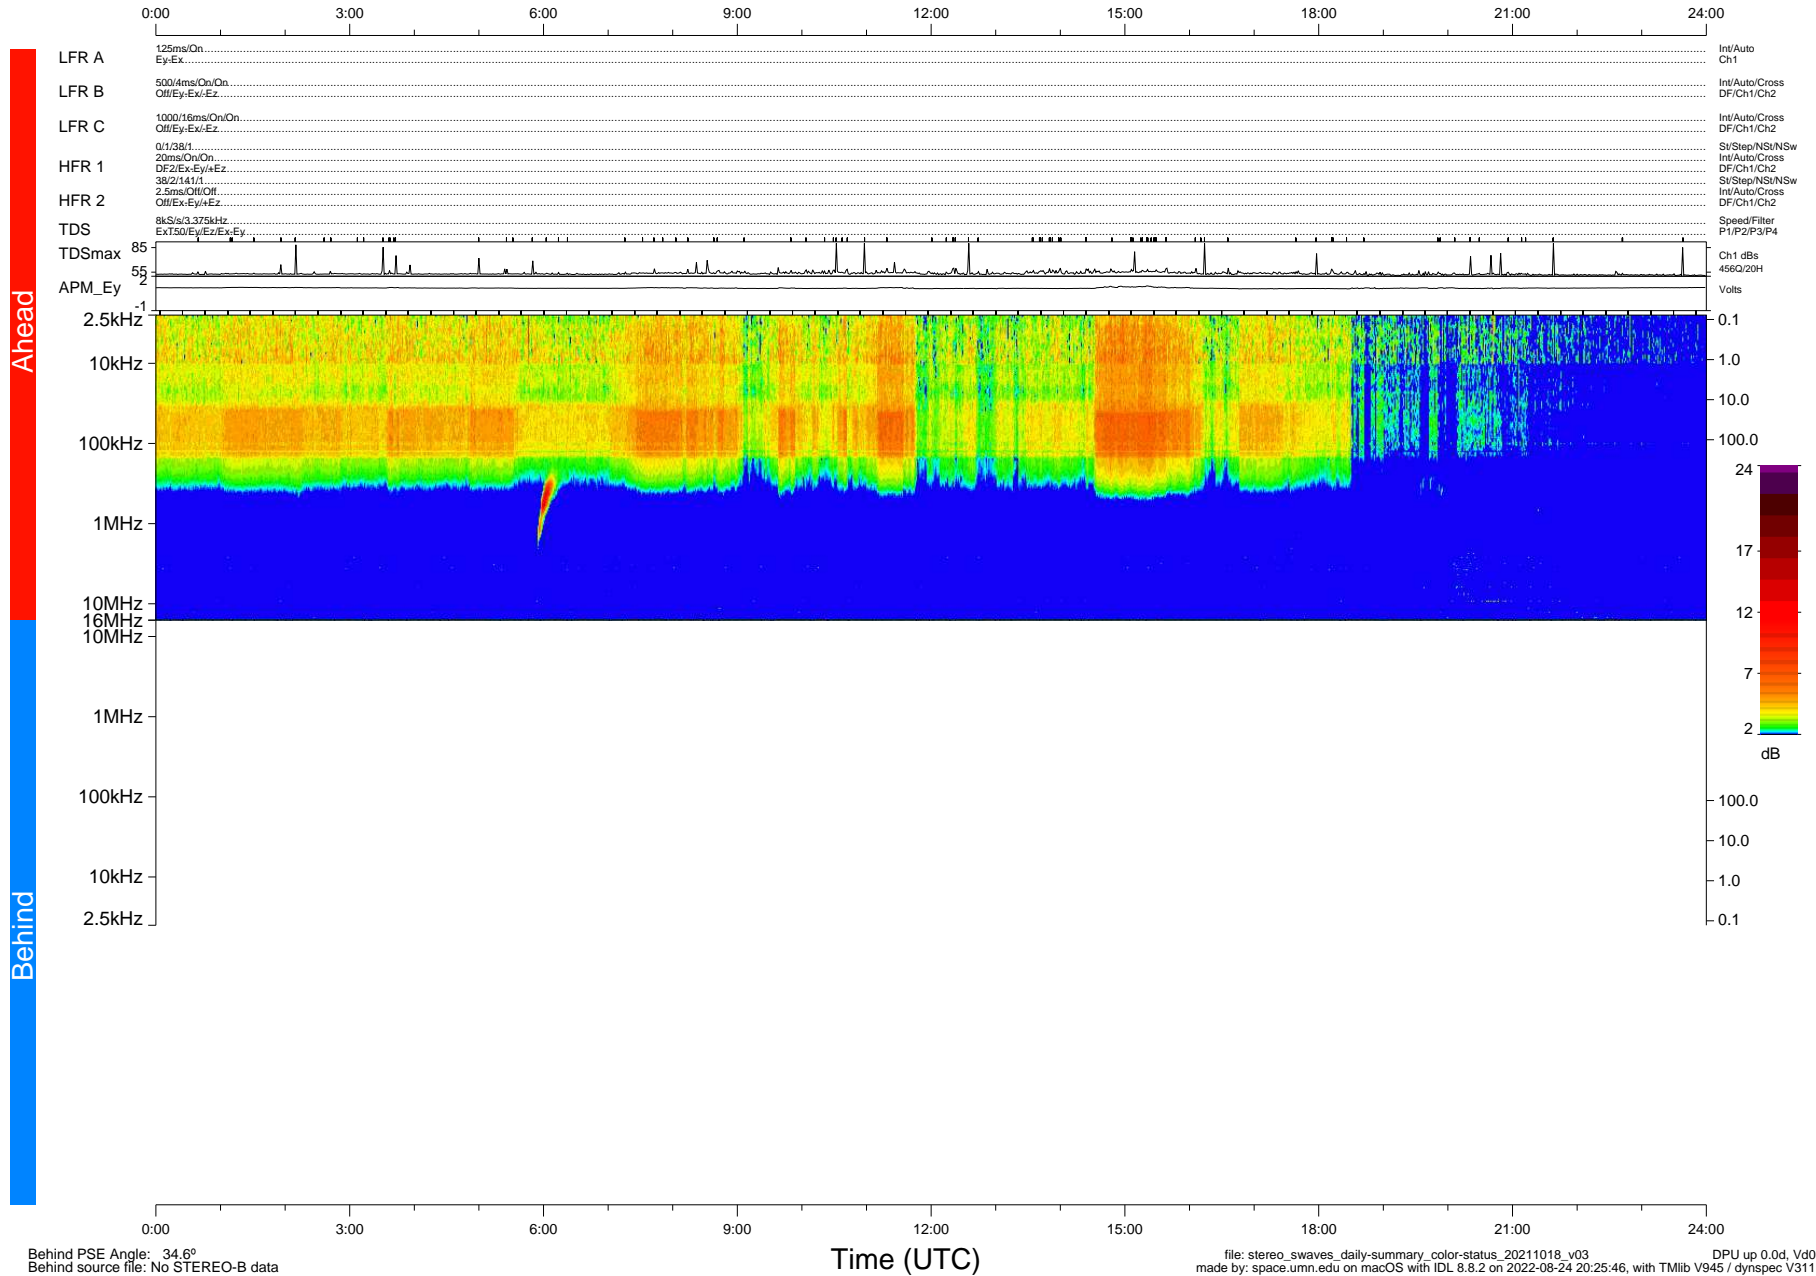

STEREO/WAVES Daily Summary - 18-Oct-2021 (DOY 291)

Ahead source file: swaves_ahead_2021_291_1_05.fin (Recovery: 100.0% HK, 119% Pkts)
 Ahead PSE Angle: -38.2°

DPU up 2294.9d, V412d40

Behind PSE Angle: 34.6°
 Behind source file: No STEREO-B data

file: stereo_swaves_daily-summary_color-status_20211018_v03
 made by: space.umn.edu on macOS with IDL 8.8.2 on 2022-08-24 20:25:46, with Tlib V945 / dynspec V311
 DPU up 0.0d, Vd0