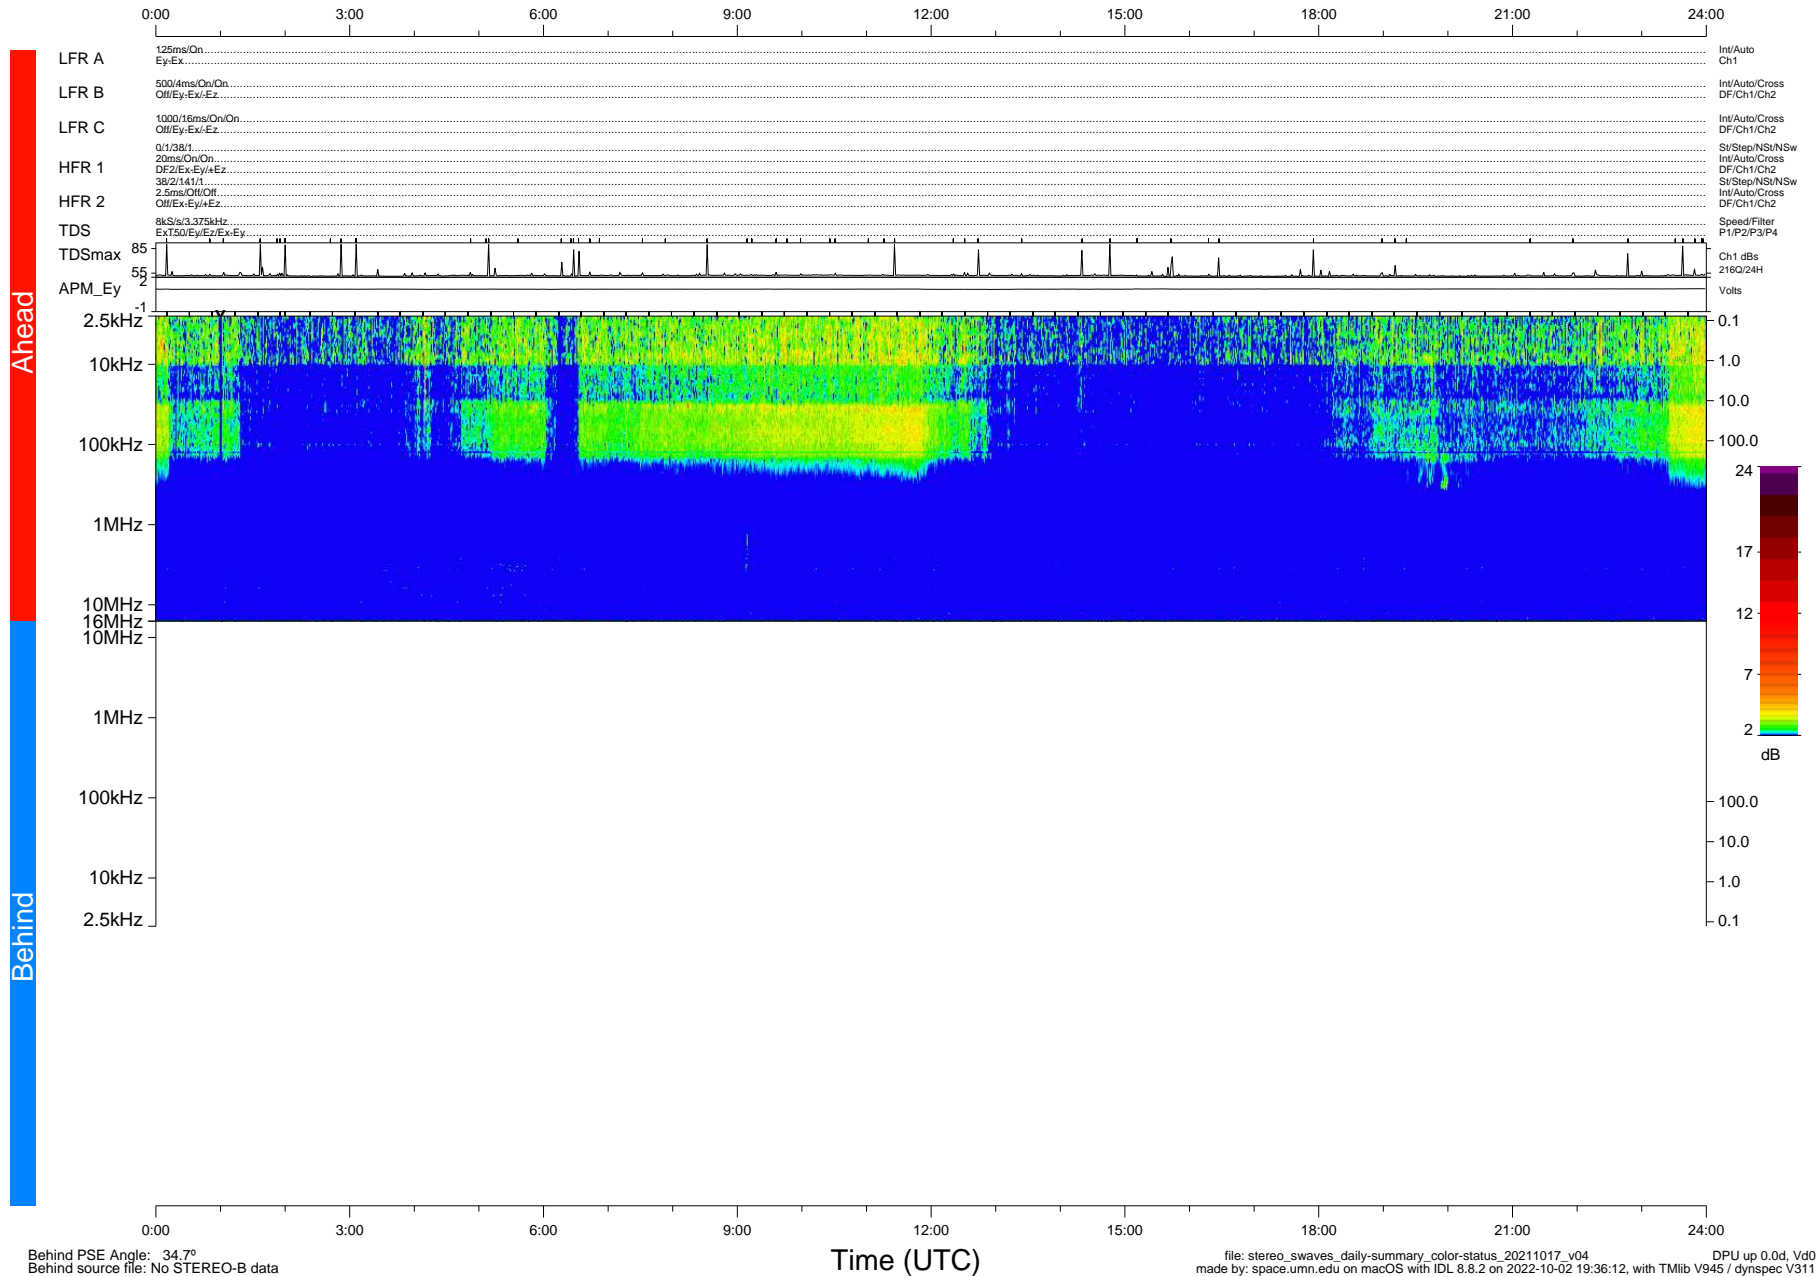

STEREO/WAVES Daily Summary - 17-Oct-2021 (DOY 290)

Ahead source file: swaves_ahead_2021_290_1_05.fin (Recovery: 100.0% HK, 83% Pkts)
 Ahead PSE Angle: -38.2°

DPU up 2293.9d, V412d40

Behind PSE Angle: 34.7°
 Behind source file: No STEREO-B data

file: stereo_swaves_daily-summary_color-status_20211017_v04
 made by: space.umn.edu on macOS with IDL 8.8.2 on 2022-10-02 19:36:12, with Tlib V945 / dynspec V311
 DPU up 0.0d, Vd0