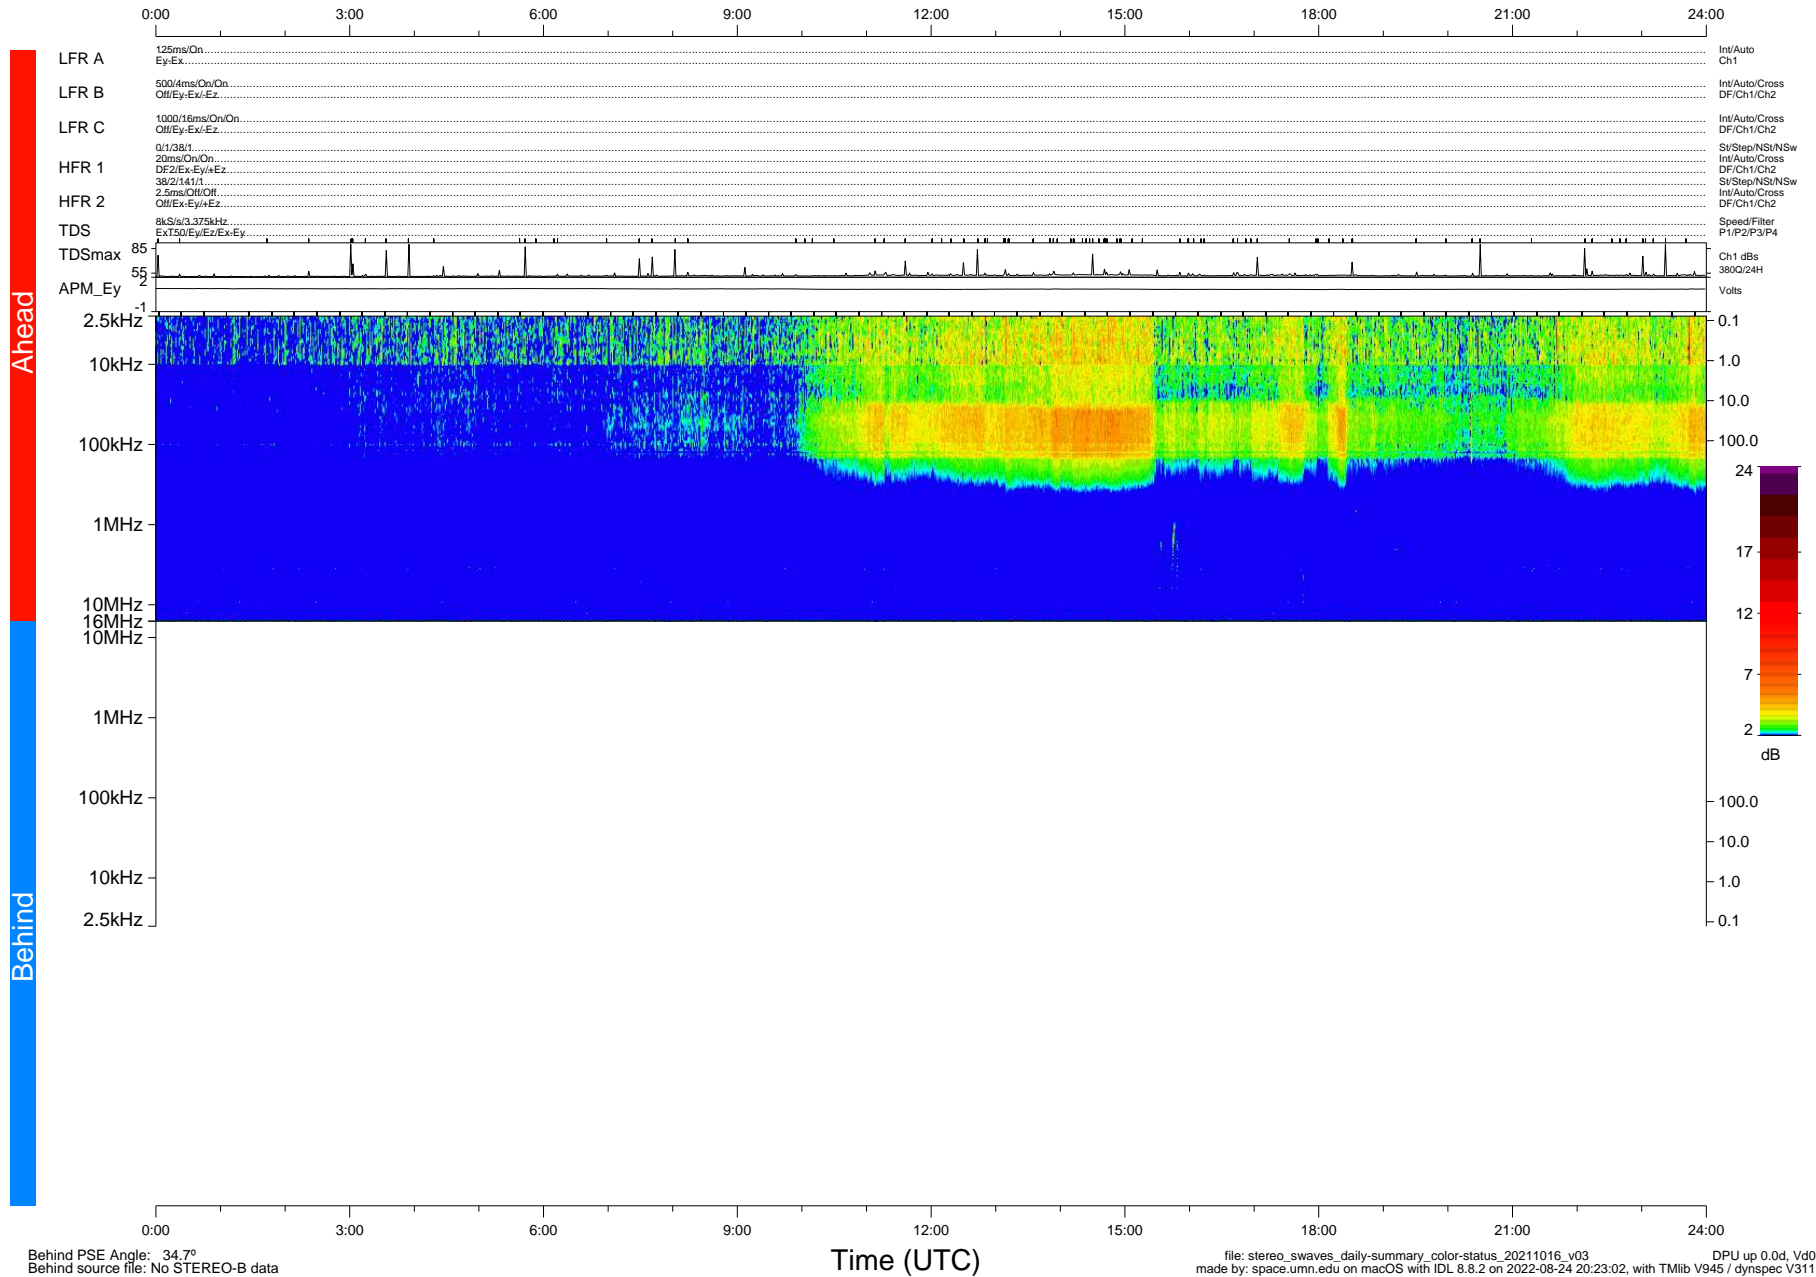

STEREO/WAVES Daily Summary - 16-Oct-2021 (DOY 289)

Ahead source file: swaves_ahead_2021_289_1_05.fin (Recovery: 100.0% HK, 108% Pkts)
 Ahead PSE Angle: -38.3°

DPU up 2292.9d, V412d40

Behind PSE Angle: 34.7°
 Behind source file: No STEREO-B data

file: stereo_swaves_daily-summary_color-status_20211016_v03
 made by: space.umn.edu on macOS with IDL 8.8.2 on 2022-08-24 20:23:02, with Tlib V945 / dynspec V311
 DPU up 0.0d, Vd0