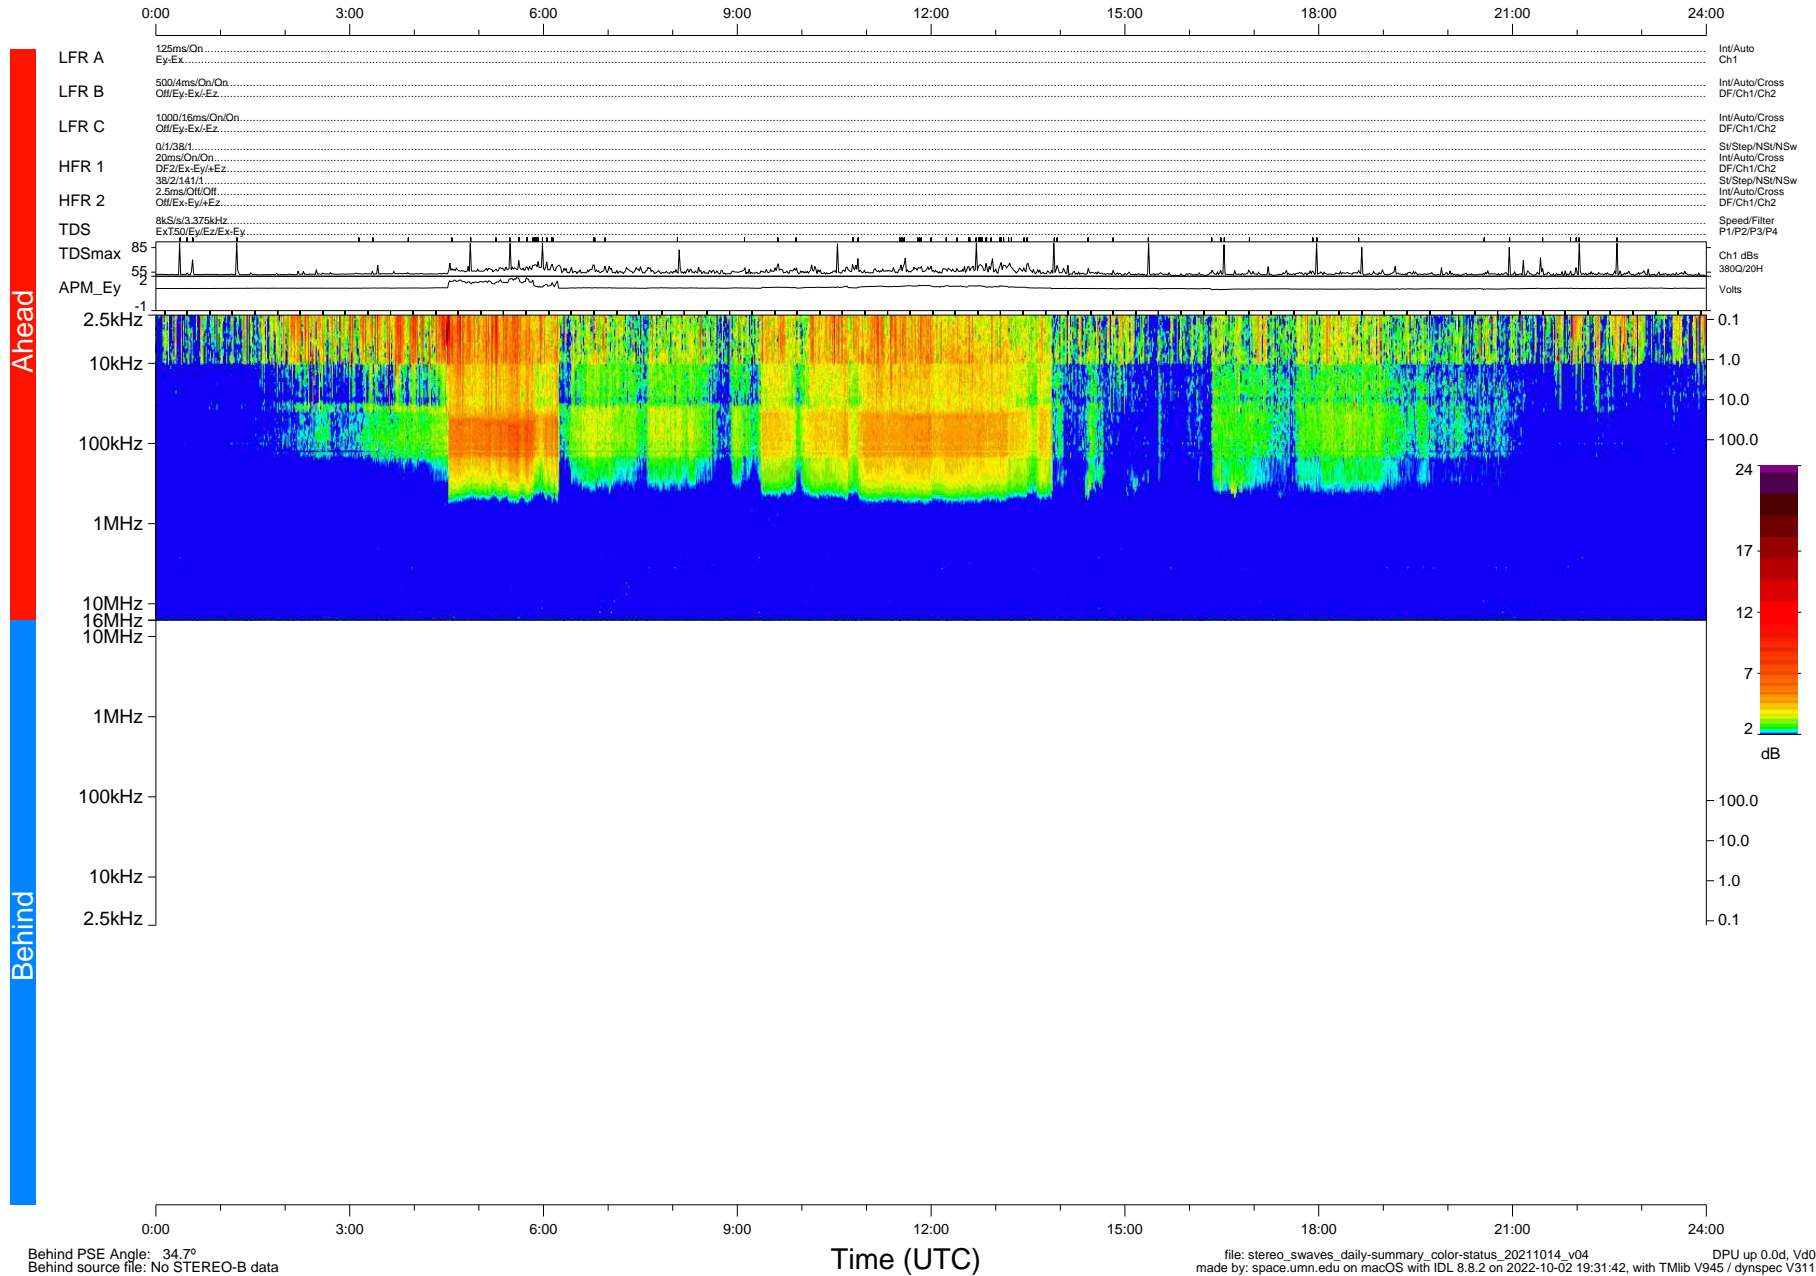

STEREO/WAVES Daily Summary - 14-Oct-2021 (DOY 287)

Ahead source file: swaves_ahead_2021_287_1_05.fin (Recovery: 100.0% HK, 108% Pkts)
 Ahead PSE Angle: -38.5°

DPU up 2290.9d, V412d40

Behind PSE Angle: 34.7°
 Behind source file: No STEREO-B data

file: stereo_swaves_daily-summary_color-status_20211014_v04
 made by: space.umn.edu on macOS with IDL 8.8.2 on 2022-10-02 19:31:42, with TLib V945 / dynspec V311
 DPU up 0.0d, Vd0