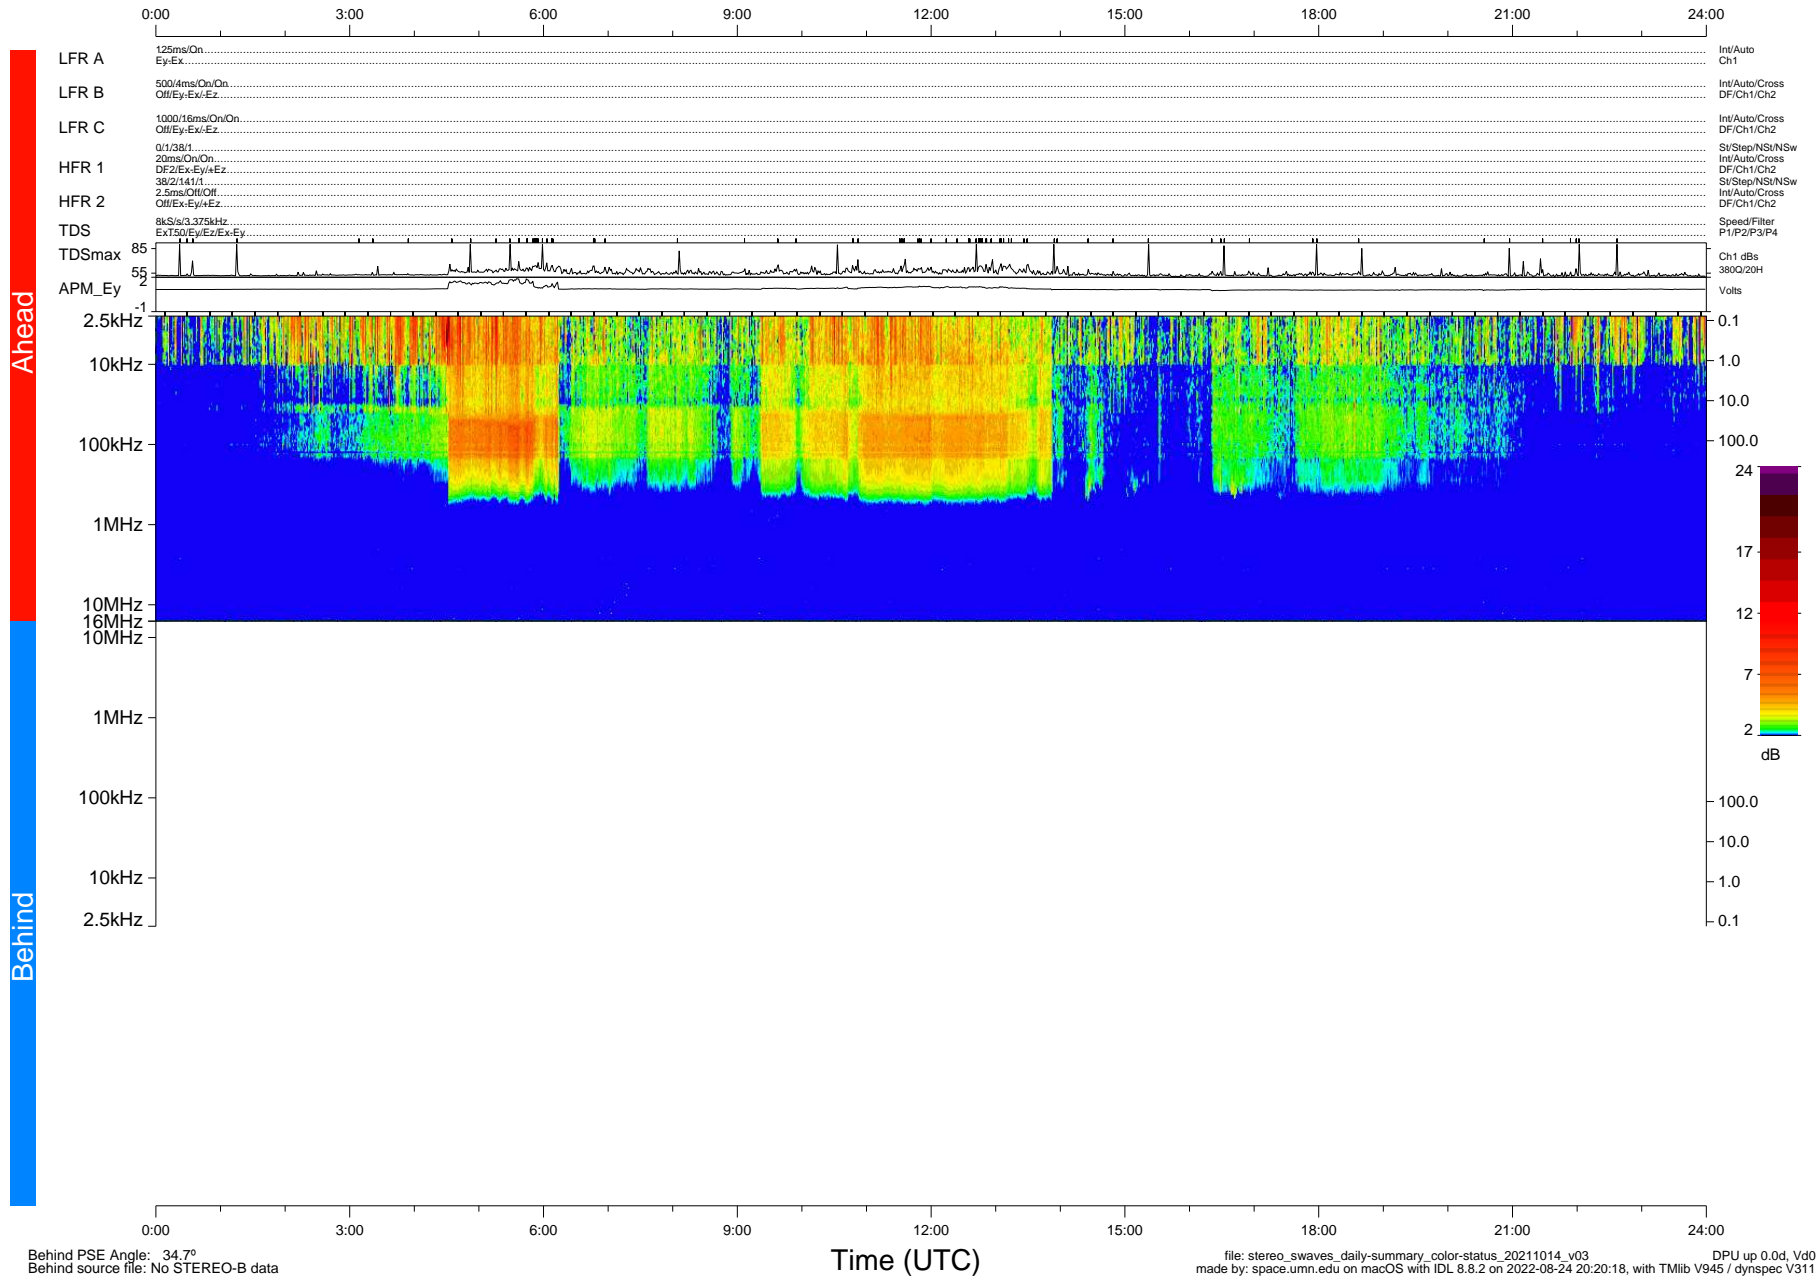

STEREO/WAVES Daily Summary - 14-Oct-2021 (DOY 287)

Ahead source file: swaves_ahead_2021_287_1_05.fin (Recovery: 100.0% HK, 108% Pkts)
 Ahead PSE Angle: -38.5°

DPU up 2290.9d, V412d40

Behind PSE Angle: 34.7°
 Behind source file: No STEREO-B data

file: stereo_swaves_daily-summary_color-status_20211014_v03
 made by: space.umn.edu on macOS with IDL 8.8.2 on 2022-08-24 20:20:18, with Tlib V945 / dynspec V311
 DPU up 0.0d, Vd0