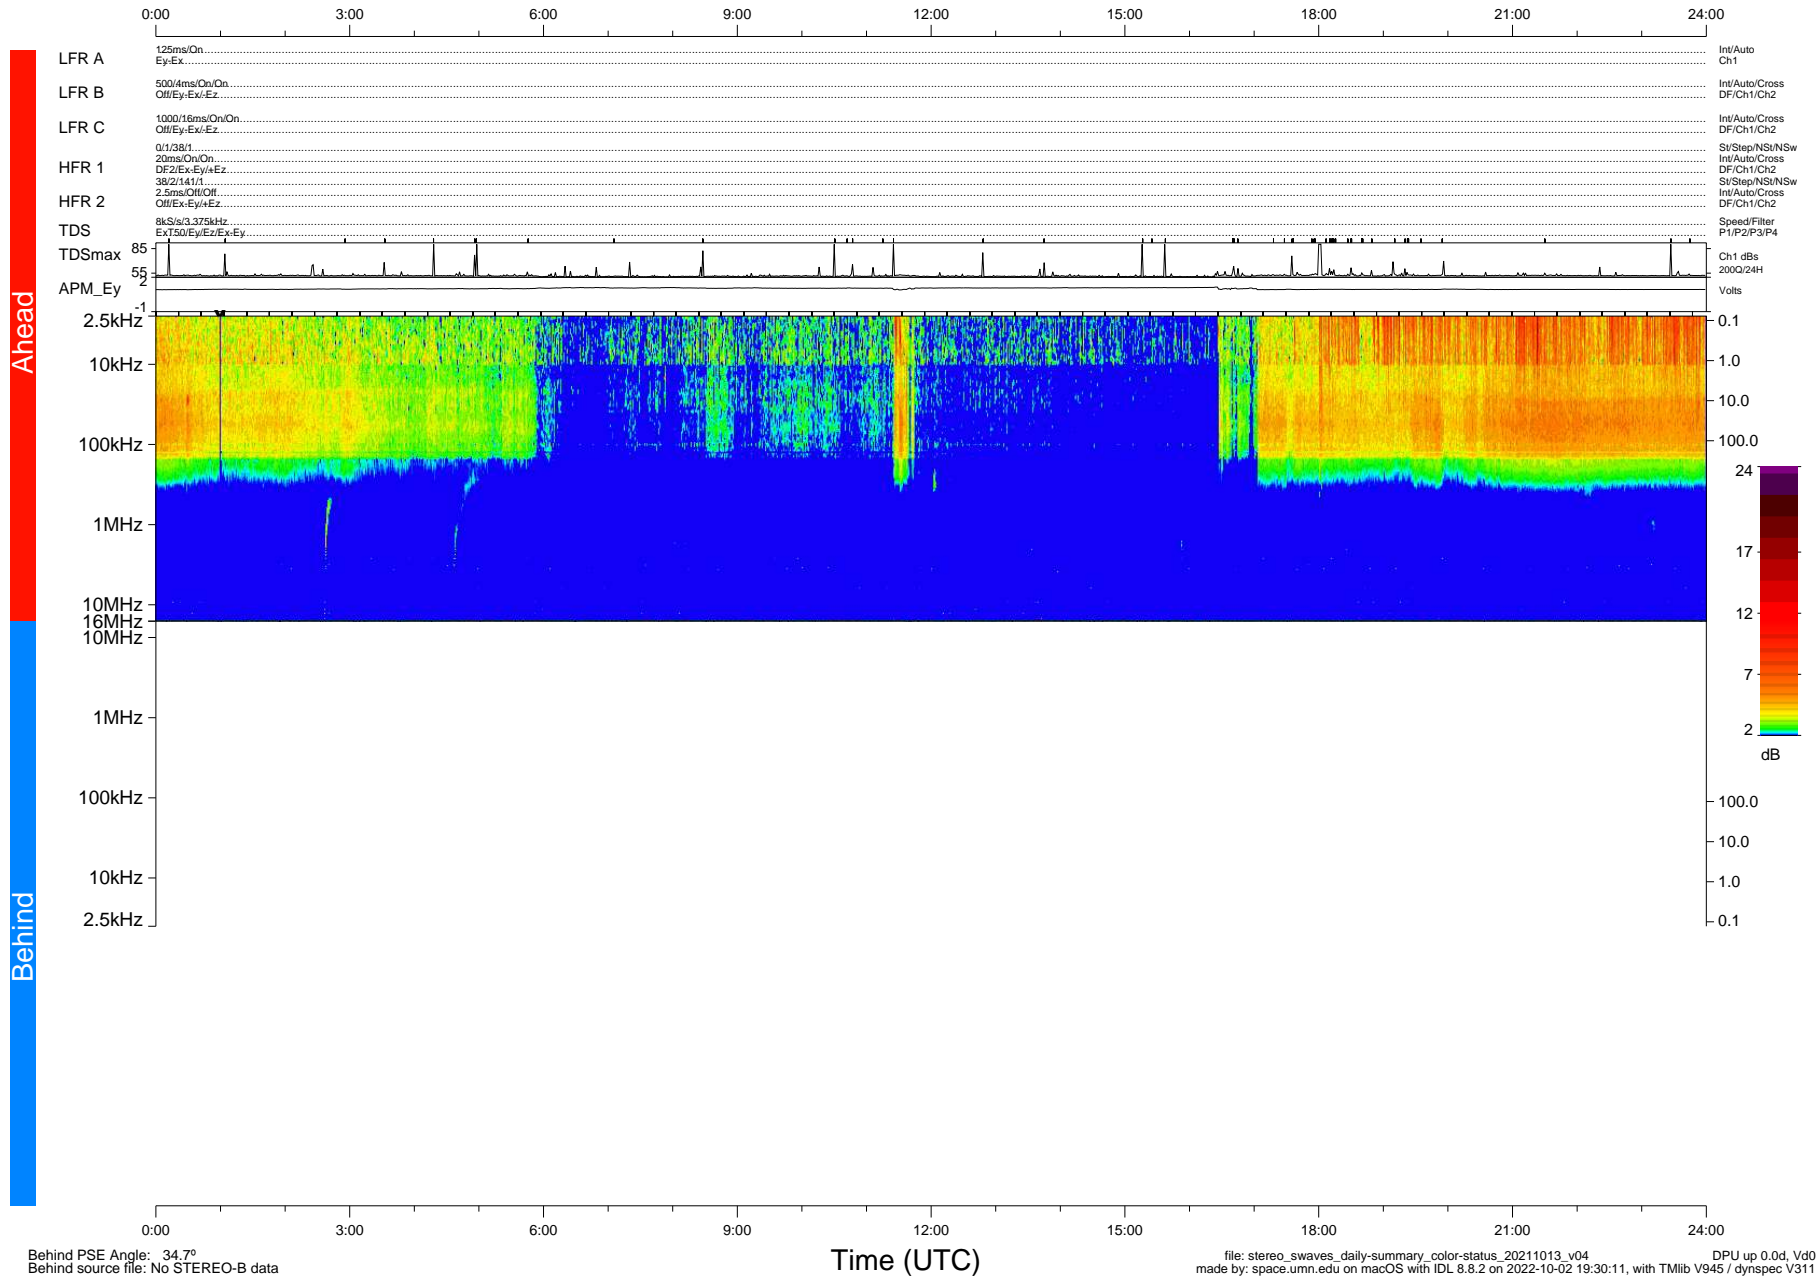

STEREO/WAVES Daily Summary - 13-Oct-2021 (DOY 286)

Ahead source file: swaves_ahead_2021_286_1_05.fin (Recovery: 100.0% HK, 82% Pkts)
 Ahead PSE Angle: -38.6°

DPU up 2289.9d, V412d40

Behind PSE Angle: 34.7°
 Behind source file: No STEREO-B data

file: stereo_swaves_daily-summary_color-status_20211013_v04
 made by: space.umn.edu on macOS with IDL 8.8.2 on 2022-10-02 19:30:11, with Tlib V945 / dynspec V311
 DPU up 0.0d, Vd0