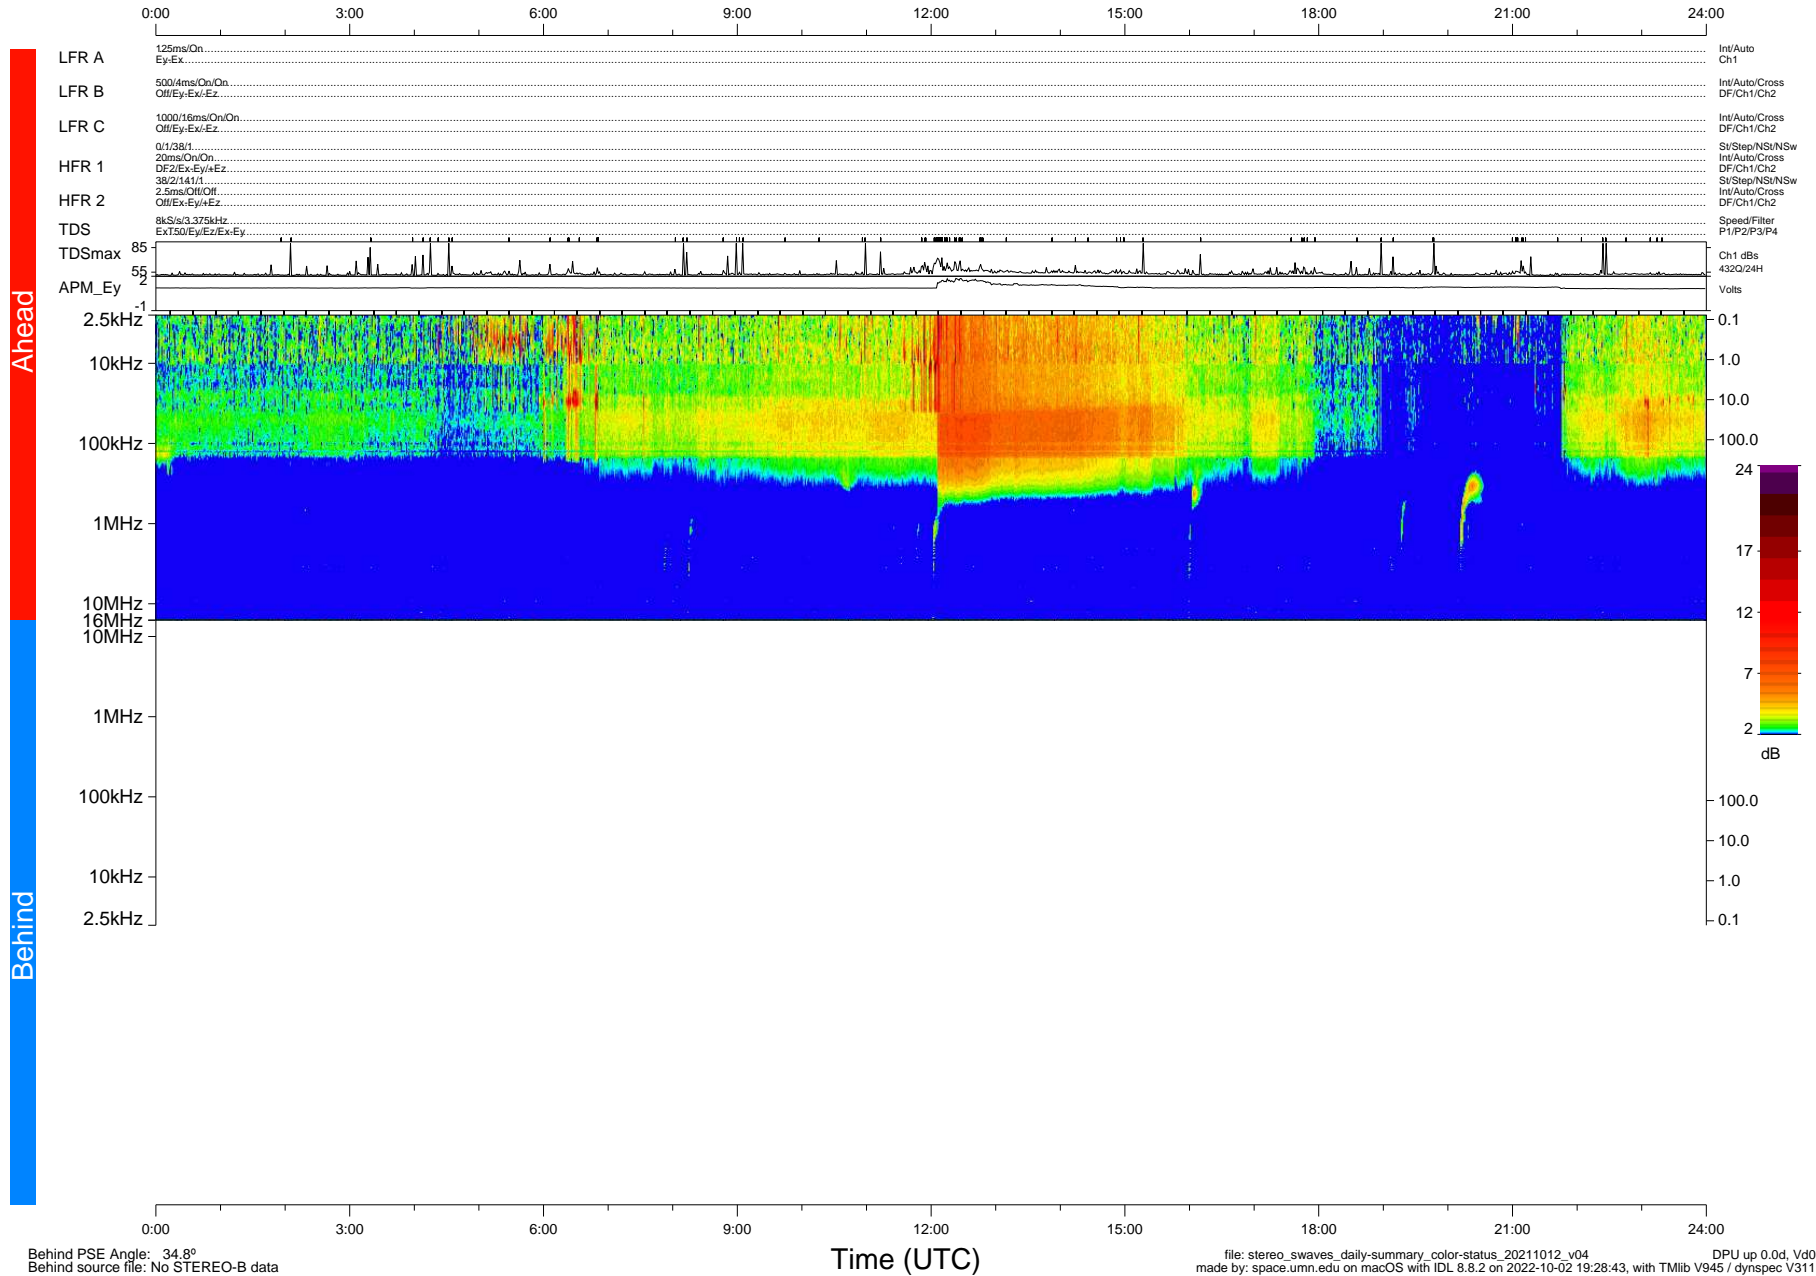

# STEREO/WAVES Daily Summary - 12-Oct-2021 (DOY 285)

Ahead source file: swaves\_ahead\_2021\_285\_1\_06.fin (Recovery: 100.0% HK, 116% Pkts)  
 Ahead PSE Angle: -38.6°

DPU up 2288.9d, V412d40

Behind PSE Angle: 34.8°  
 Behind source file: No STEREO-B data

file: stereo\_swaves\_daily-summary\_color-status\_20211012\_v04  
 made by: space.umn.edu on macOS with IDL 8.8.2 on 2022-10-02 19:28:43, with Tlib V945 / dynspec V311  
 DPU up 0.0d, Vd0