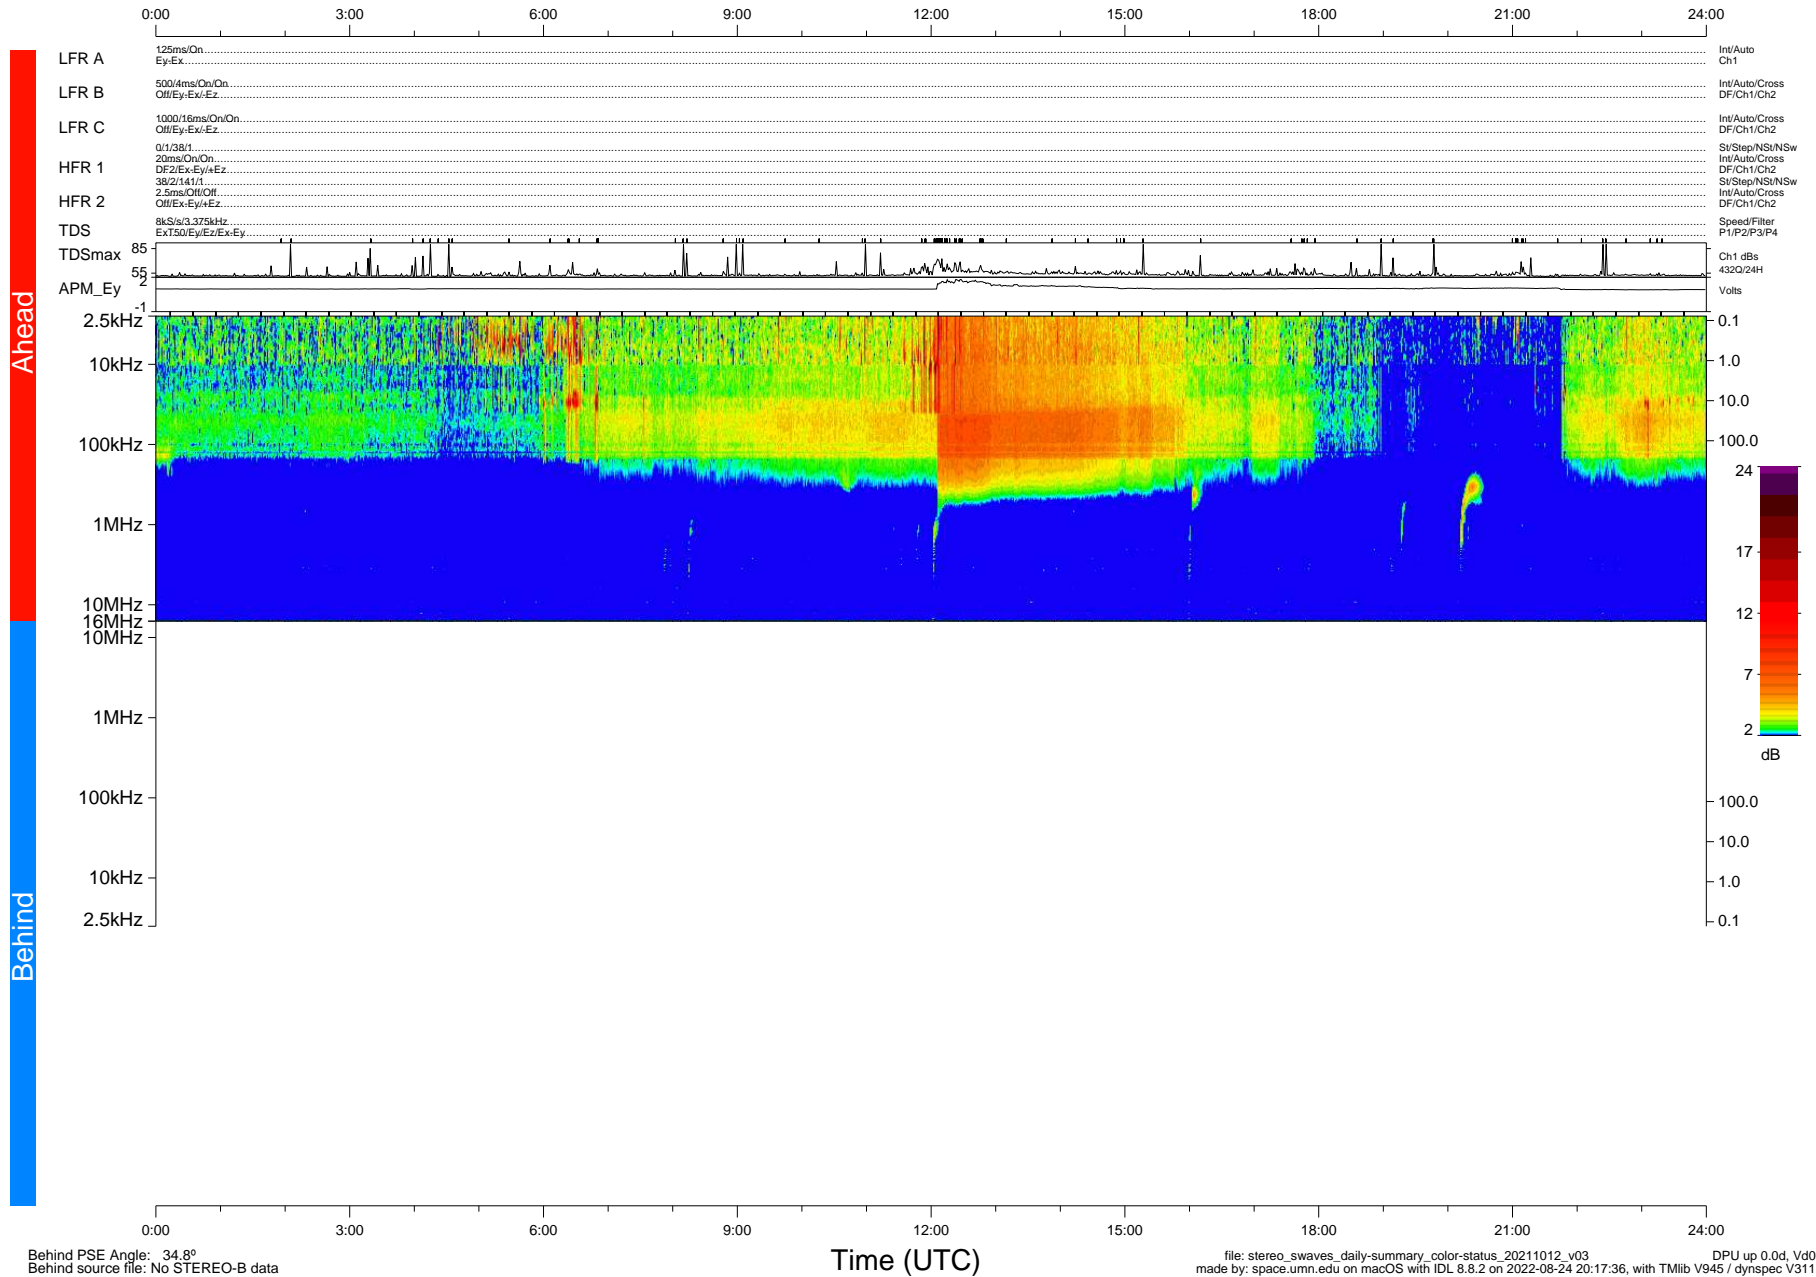

STEREO/WAVES Daily Summary - 12-Oct-2021 (DOY 285)

Ahead source file: swaves_ahead_2021_285_1_06.fin (Recovery: 100.0% HK, 116% Pkts)
 Ahead PSE Angle: -38.6°

DPU up 2288.9d, V412d40

Behind PSE Angle: 34.8°
 Behind source file: No STEREO-B data

Time (UTC)

file: stereo_swaves_daily-summary_color-status_20211012_v03
 made by: space.umn.edu on macOS with IDL 8.8.2 on 2022-08-24 20:17:36, with Tlib V945 / dynspec V311
 DPU up 0.0d, Vd0