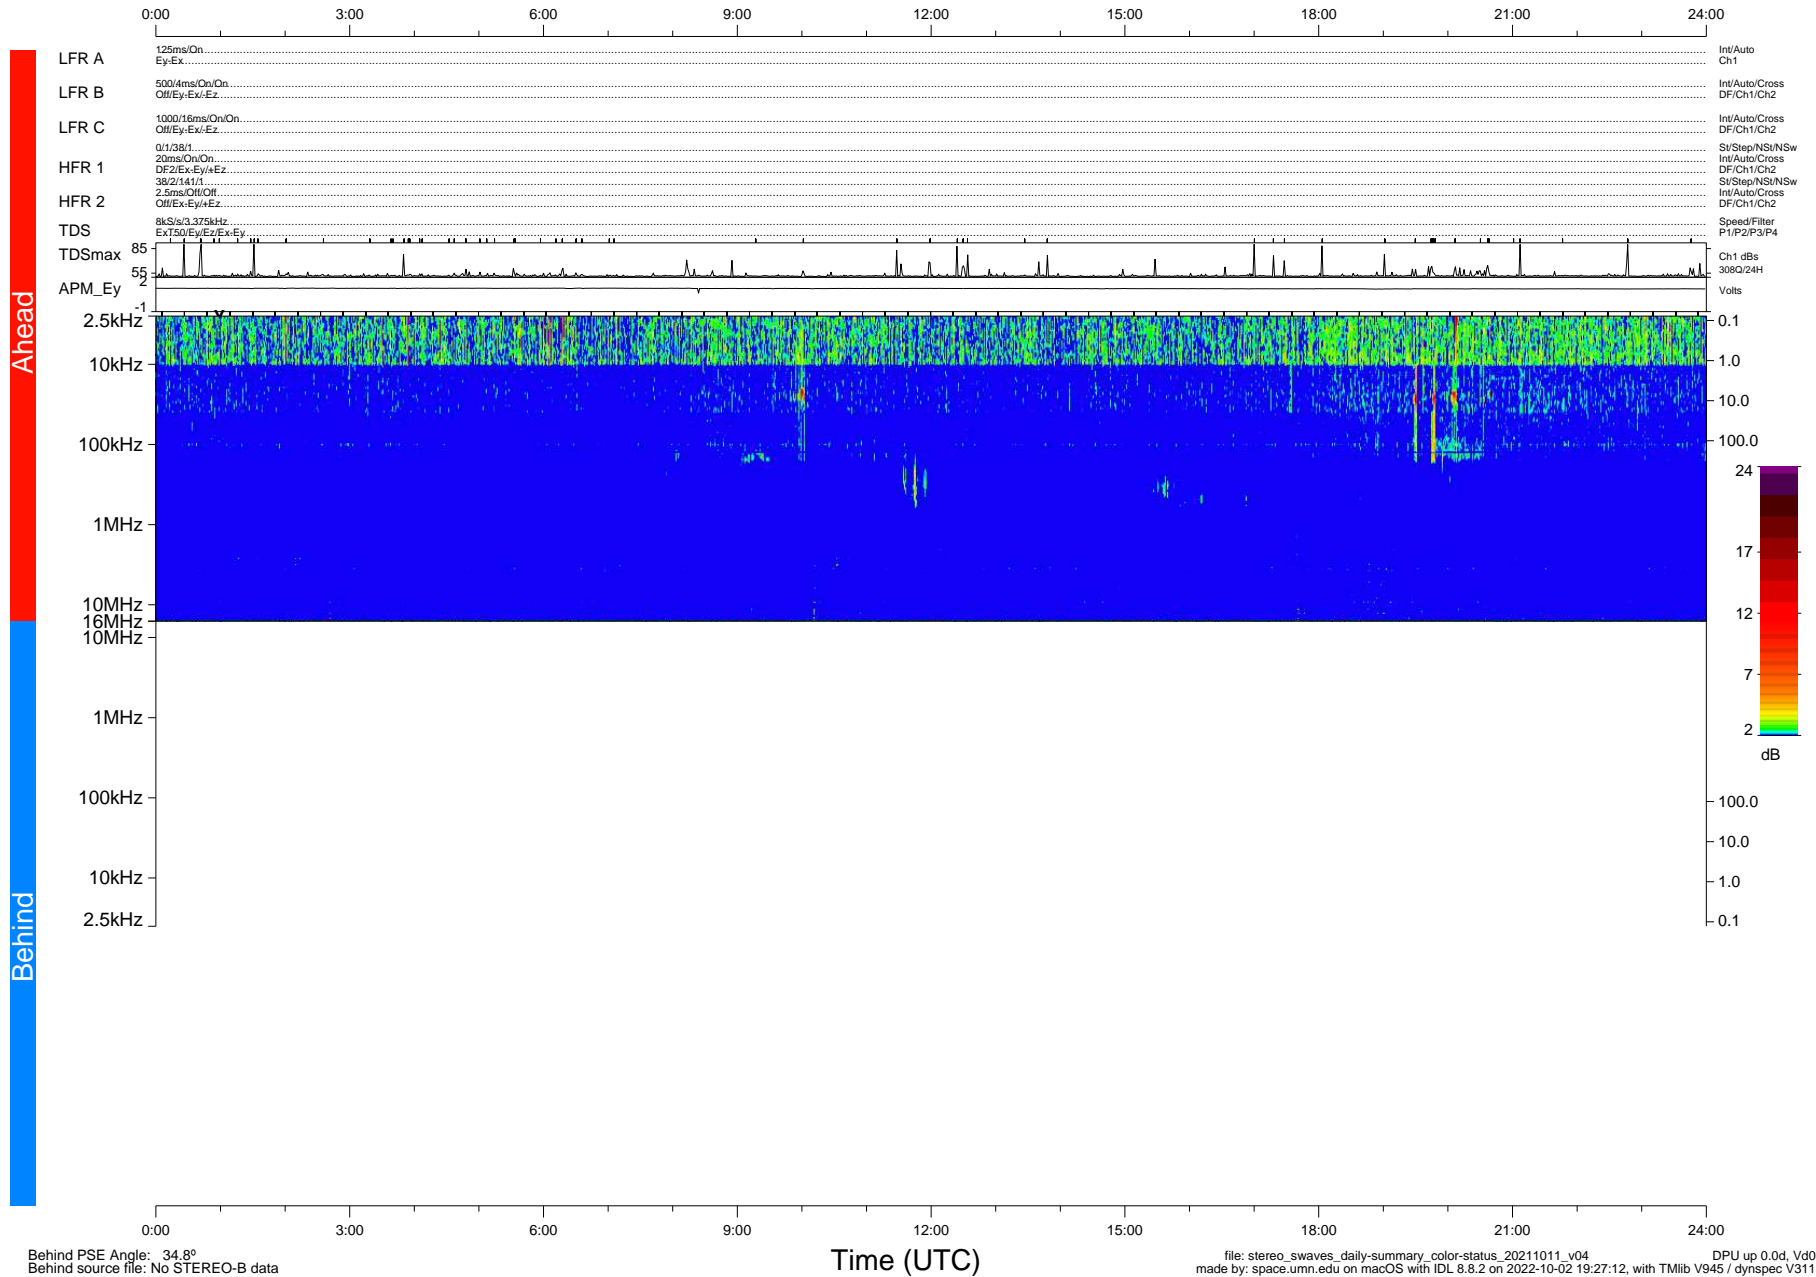

# STEREO/WAVES Daily Summary - 11-Oct-2021 (DOY 284)

Ahead source file: swaves\_ahead\_2021\_284\_1\_06.fin (Recovery: 100.0% HK, 98% Pkts)  
 Ahead PSE Angle: -38.7°

DPU up 2287.9d, V412d40

Behind PSE Angle: 34.8°  
 Behind source file: No STEREO-B data

file: stereo\_swaves\_daily-summary\_color-status\_20211011\_v04  
 made by: space.umn.edu on macOS with IDL 8.8.2 on 2022-10-02 19:27:12, with TLib V945 / dynspec V311  
 DPU up 0.0d, Vd0