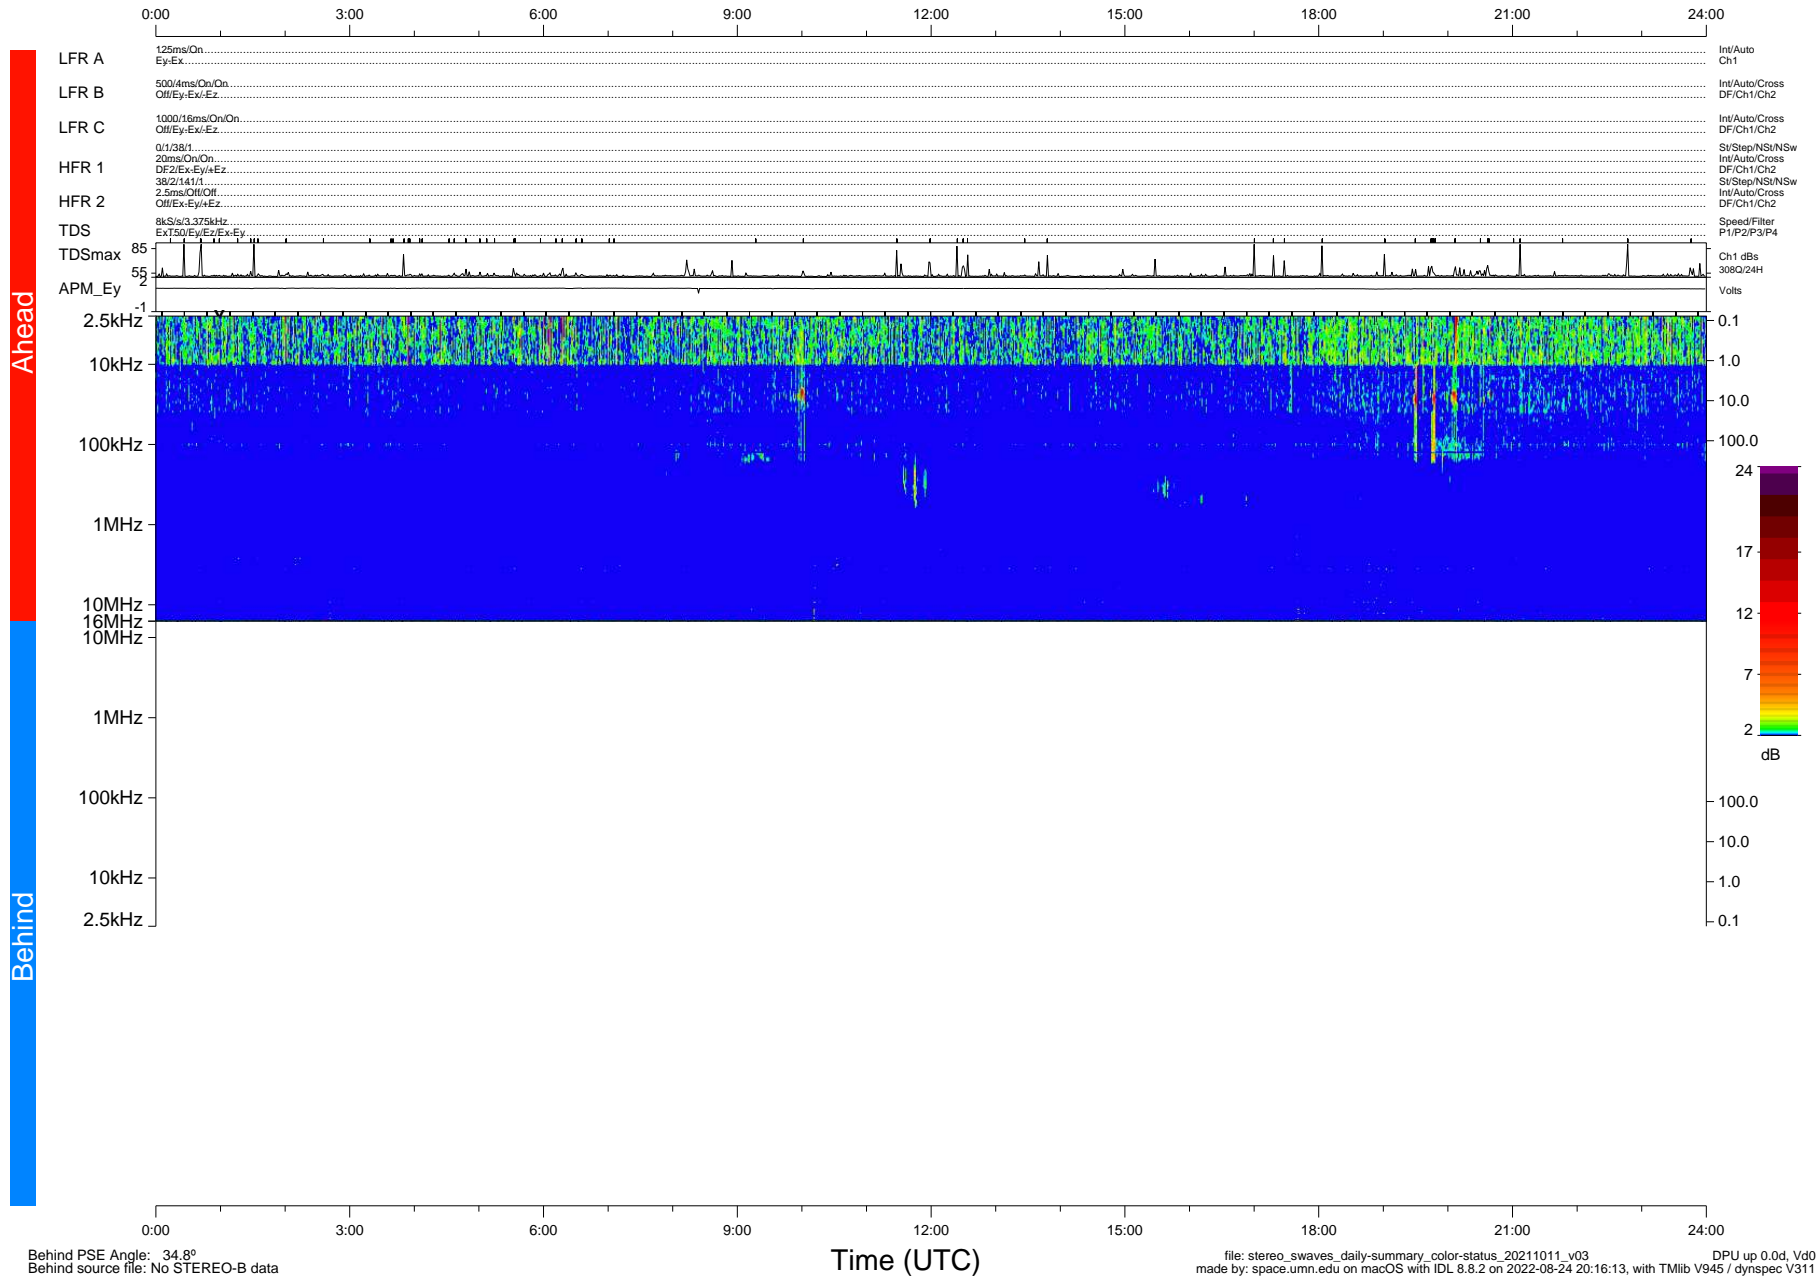

STEREO/WAVES Daily Summary - 11-Oct-2021 (DOY 284)

Ahead source file: swaves_ahead_2021_284_1_06.fin (Recovery: 100.0% HK, 98% Pkts)
 Ahead PSE Angle: -38.7°

DPU up 2287.9d, V412d40

Behind PSE Angle: 34.8°
 Behind source file: No STEREO-B data

file: stereo_swaves_daily-summary_color-status_20211011_v03
 made by: space.umn.edu on macOS with IDL 8.8.2 on 2022-08-24 20:16:13, with Tlib V945 / dynspec V311
 DPU up 0.0d, Vd0