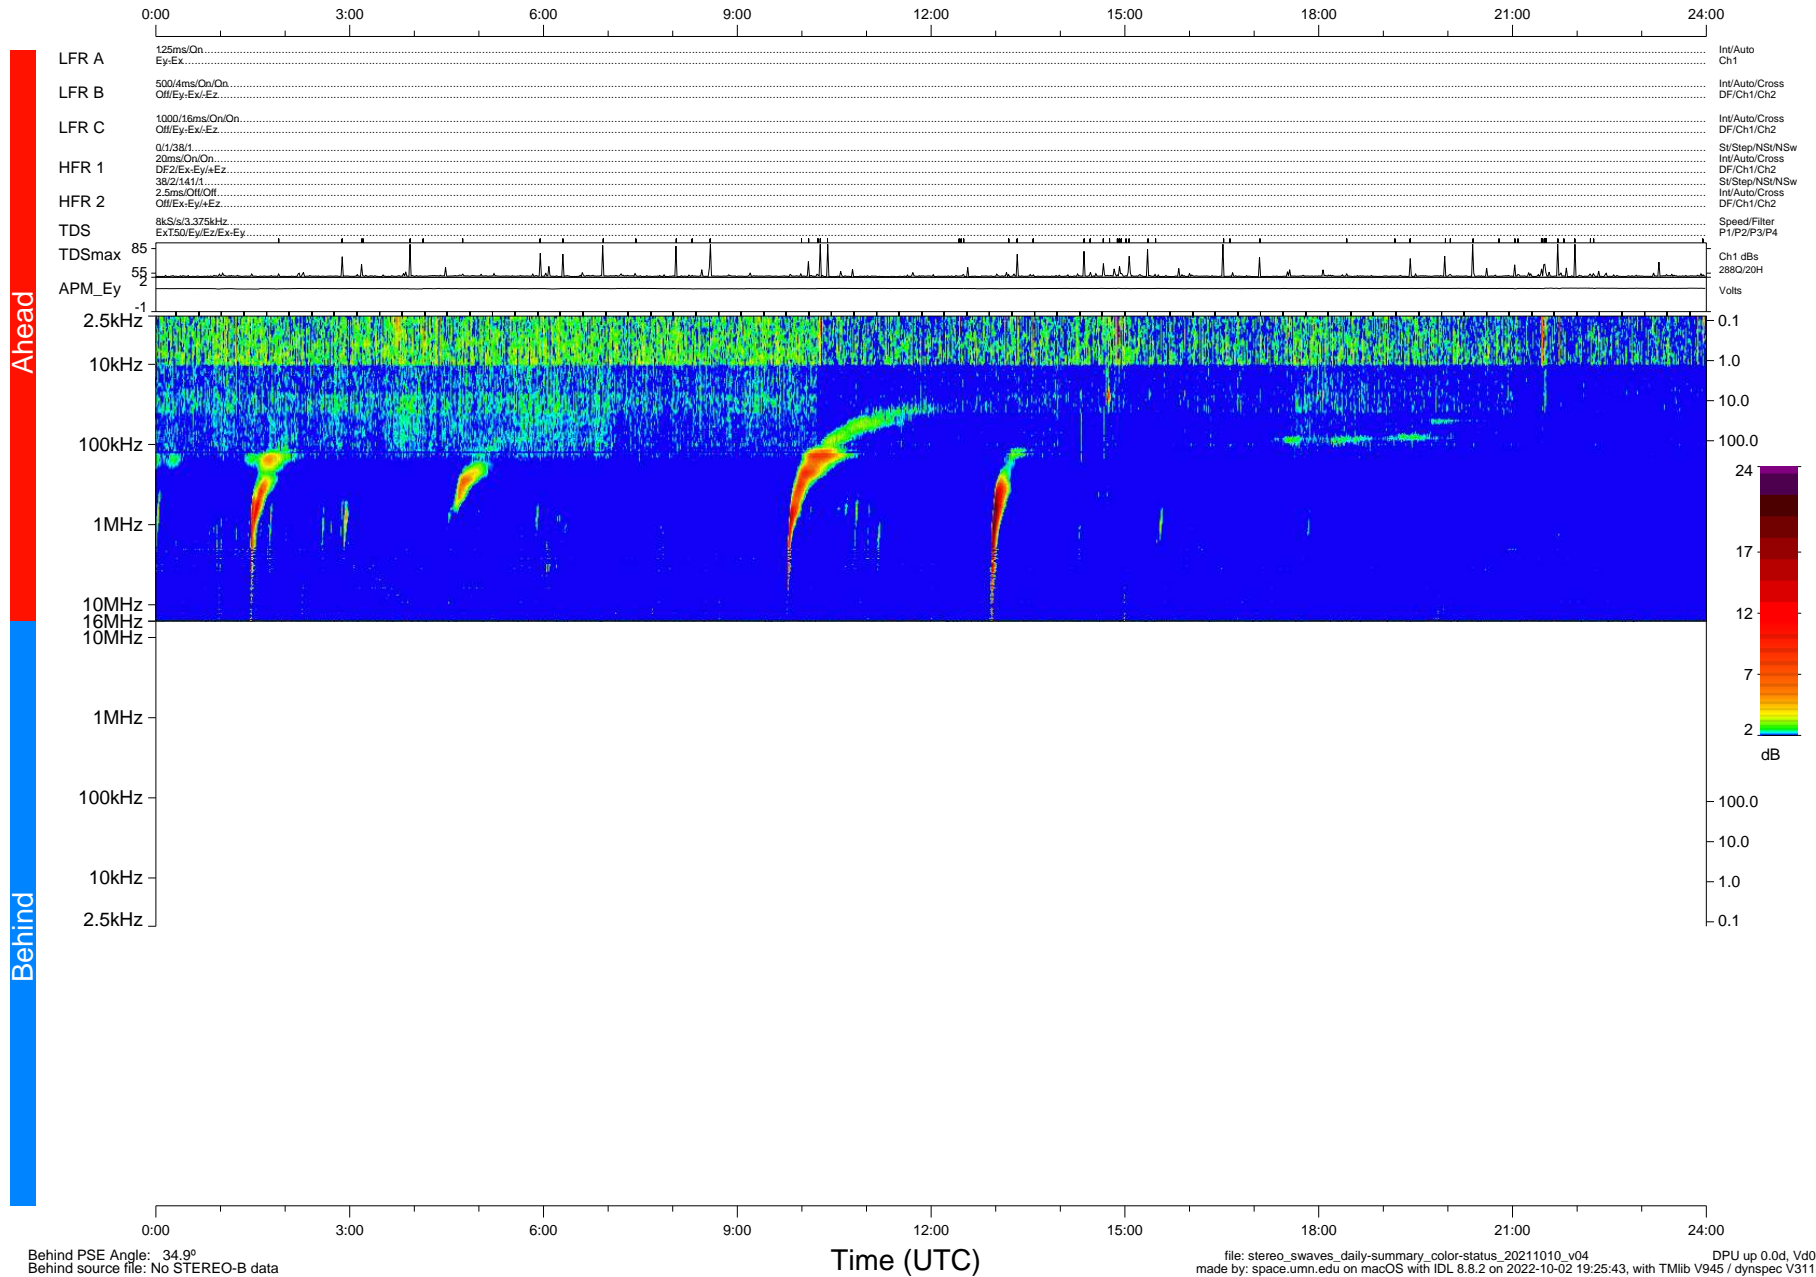

# STEREO/WAVES Daily Summary - 10-Oct-2021 (DOY 283)

Ahead source file: swaves\_ahead\_2021\_283\_1\_07.fin (Recovery: 100.0% HK, 94% Pkts)  
 Ahead PSE Angle: -38.7°

DPU up 2286.9d, V412d40

Behind PSE Angle: 34.9°  
 Behind source file: No STEREO-B data

file: stereo\_swaves\_daily-summary\_color-status\_20211010\_v04  
 made by: space.umn.edu on macOS with IDL 8.8.2 on 2022-10-02 19:25:43, with Tlib V945 / dynspec V311  
 DPU up 0.0d, Vd0