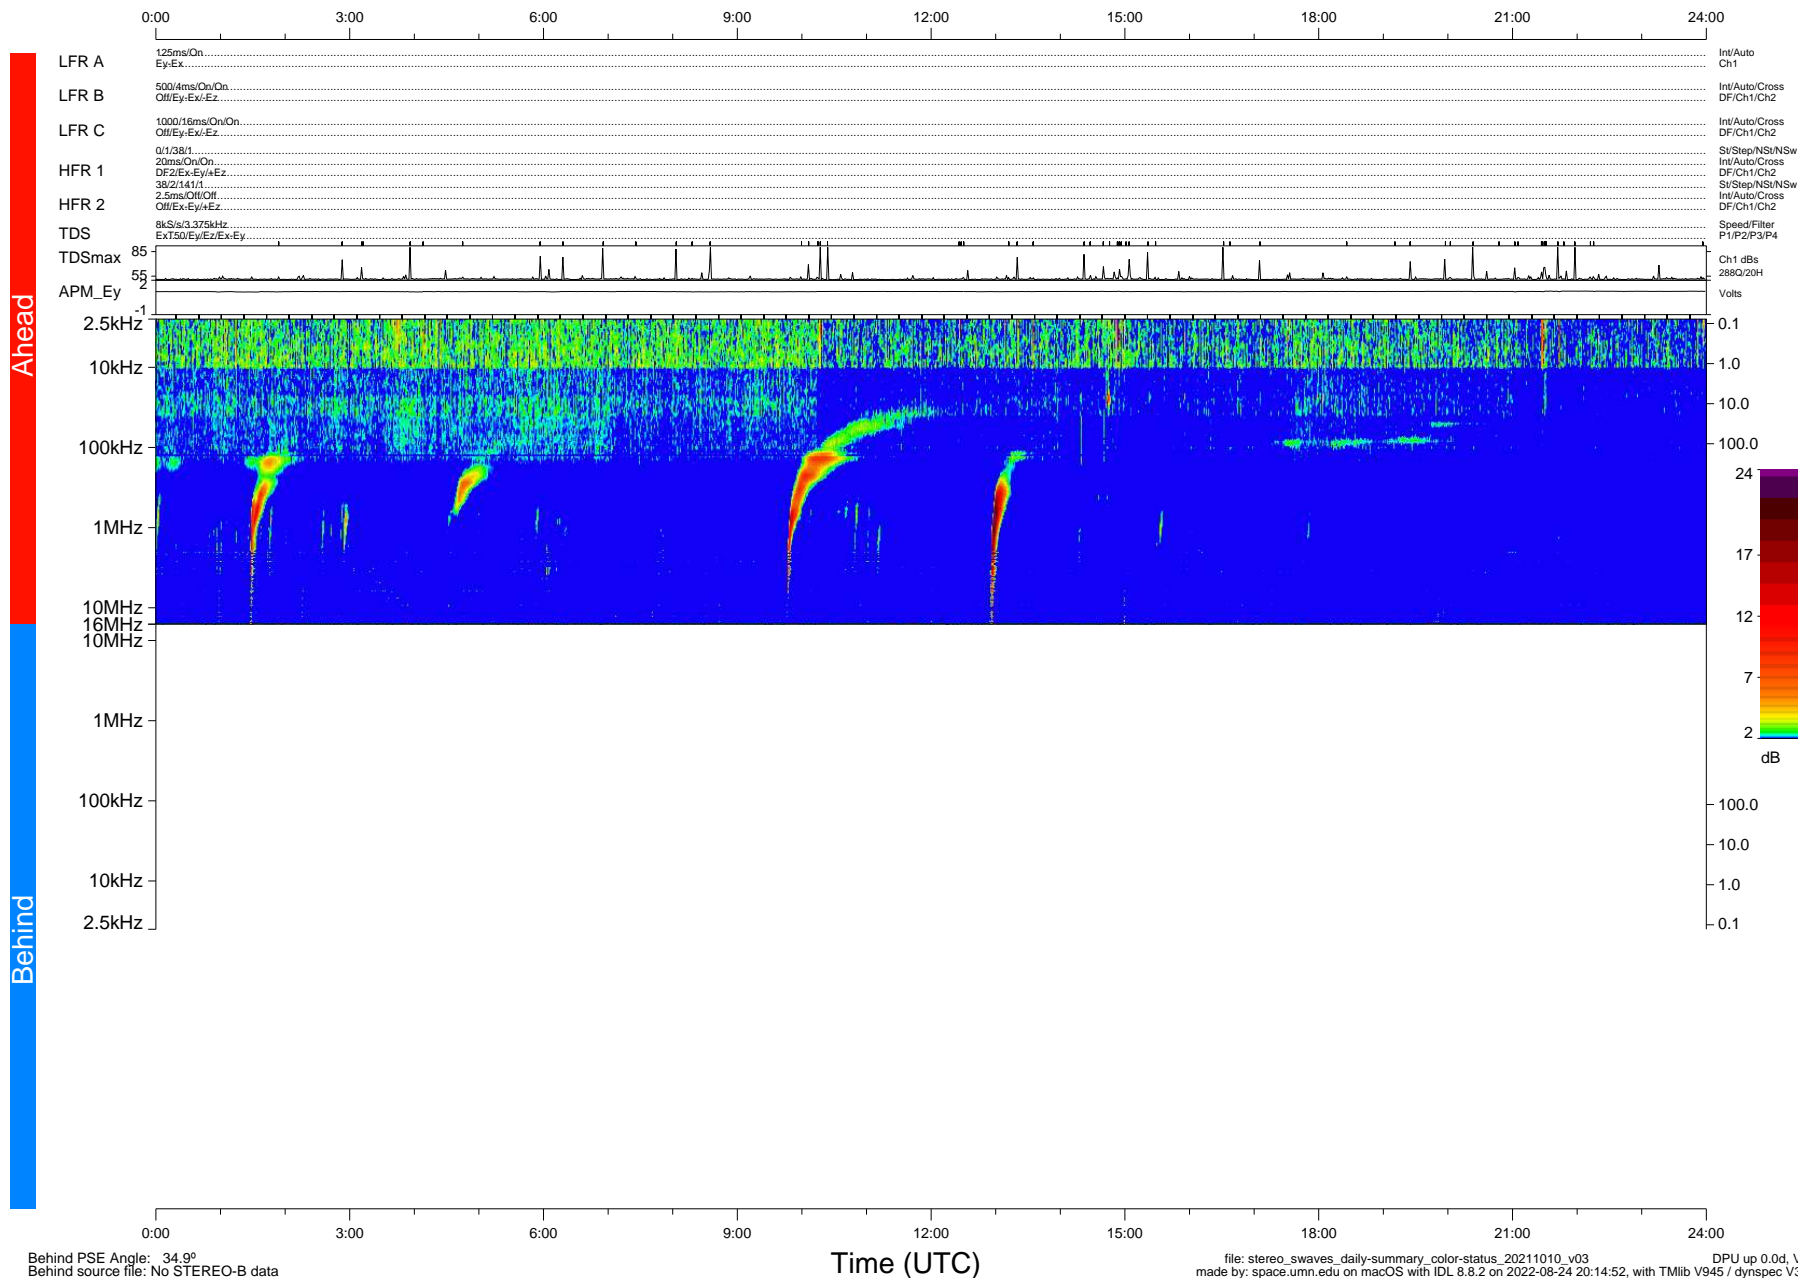

STEREO/WAVES Daily Summary - 10-Oct-2021 (DOY 283)

Ahead source file: swaves_ahead_2021_283_1_07.fin (Recovery: 100.0% HK, 94% Pkts)
Ahead PSE Angle: -38.7°

DPU up 2286.9d, V412d40

Behind PSE Angle: 34.9°
Behind source file: No STEREO-B data

Time (UTC)