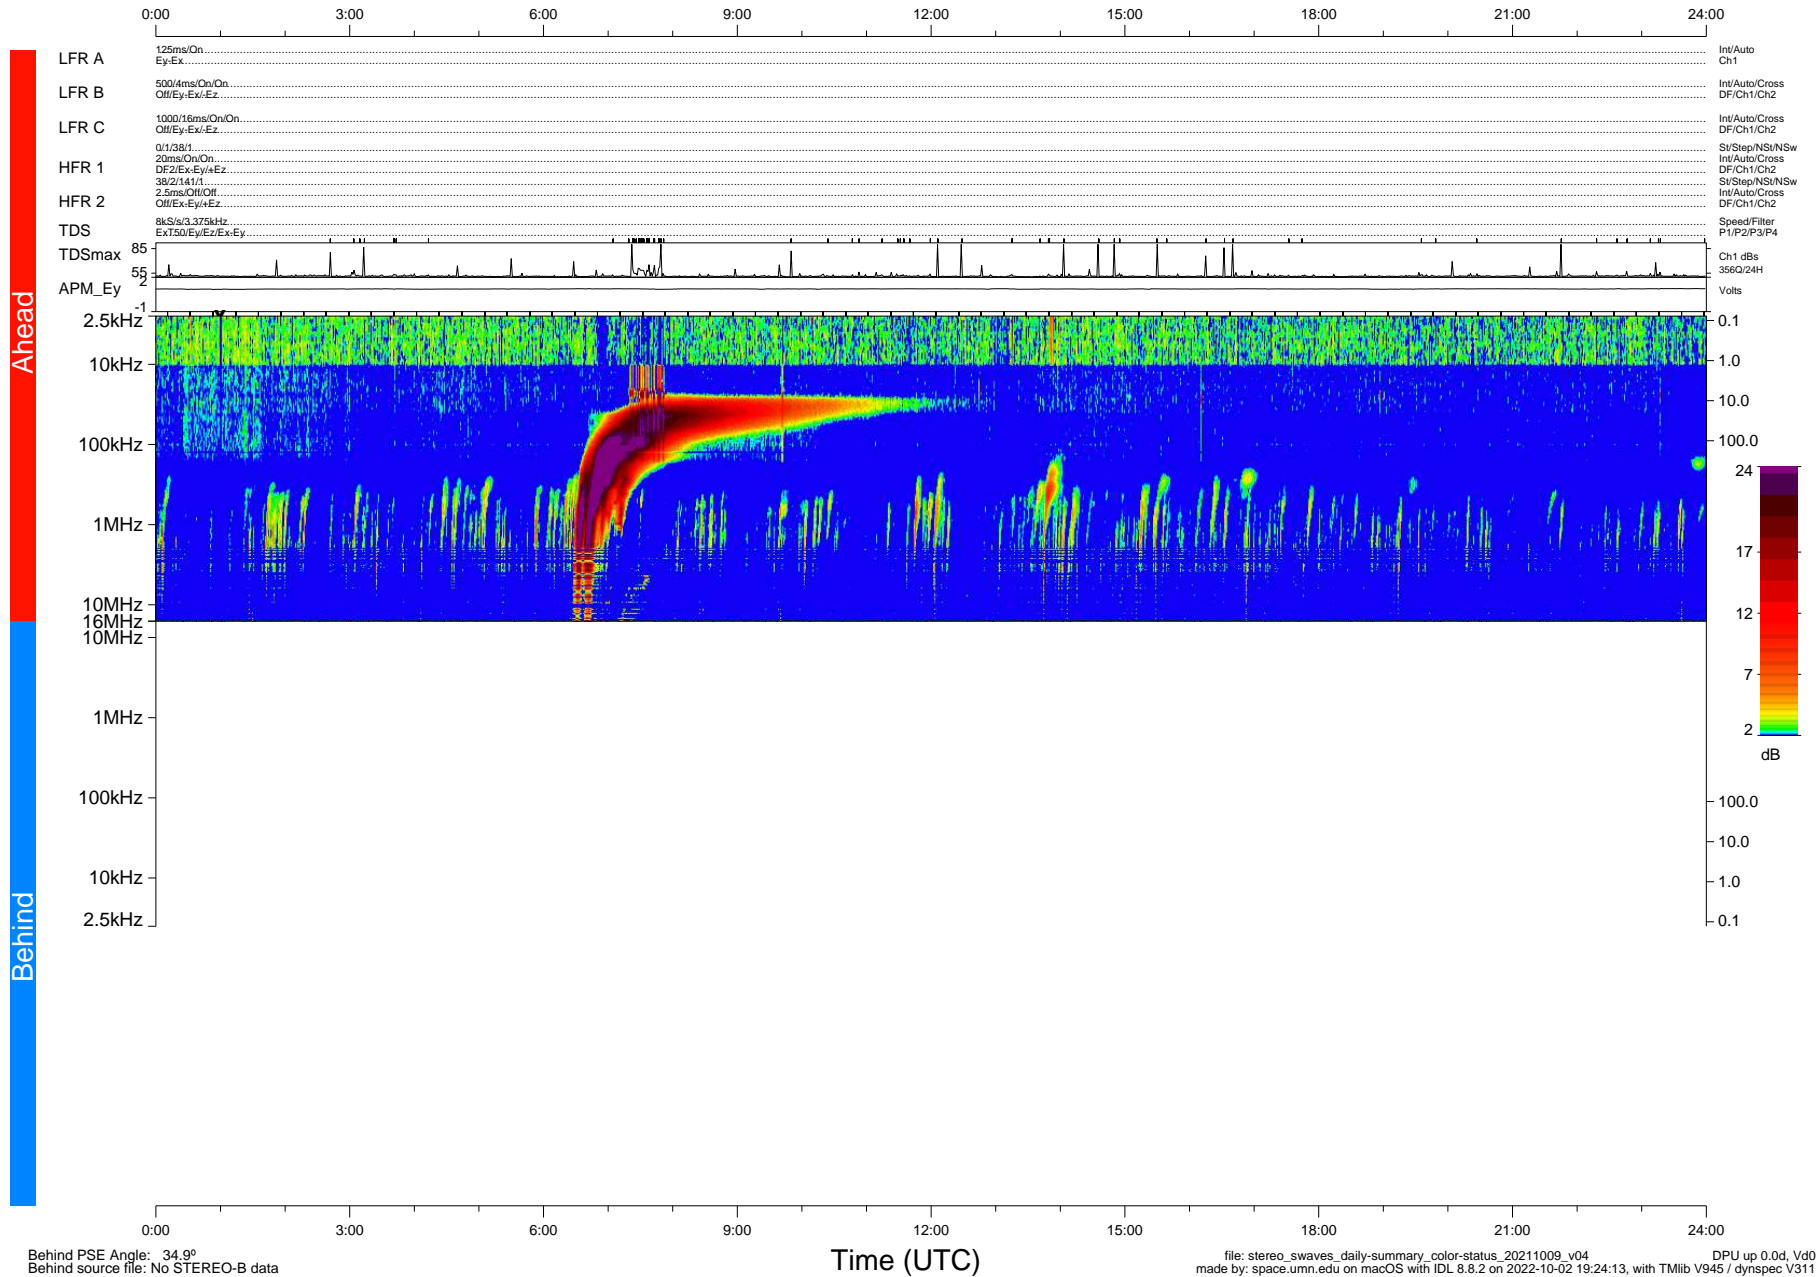

STEREO/WAVES Daily Summary - 09-Oct-2021 (DOY 282)

Ahead source file: swaves_ahead_2021_282_1_06.fin (Recovery: 100.0% HK, 105% Pkts)
 Ahead PSE Angle: -38.8°

DPU up 2285.9d, V412d40

Behind PSE Angle: 34.9°
 Behind source file: No STEREO-B data

Time (UTC)

file: stereo_swaves_daily-summary_color-status_20211009_v04
 made by: space.umn.edu on macOS with IDL 8.8.2 on 2022-10-02 19:24:13, with Tlib V945 / dynspec V311
 DPU up 0.0d, Vd0