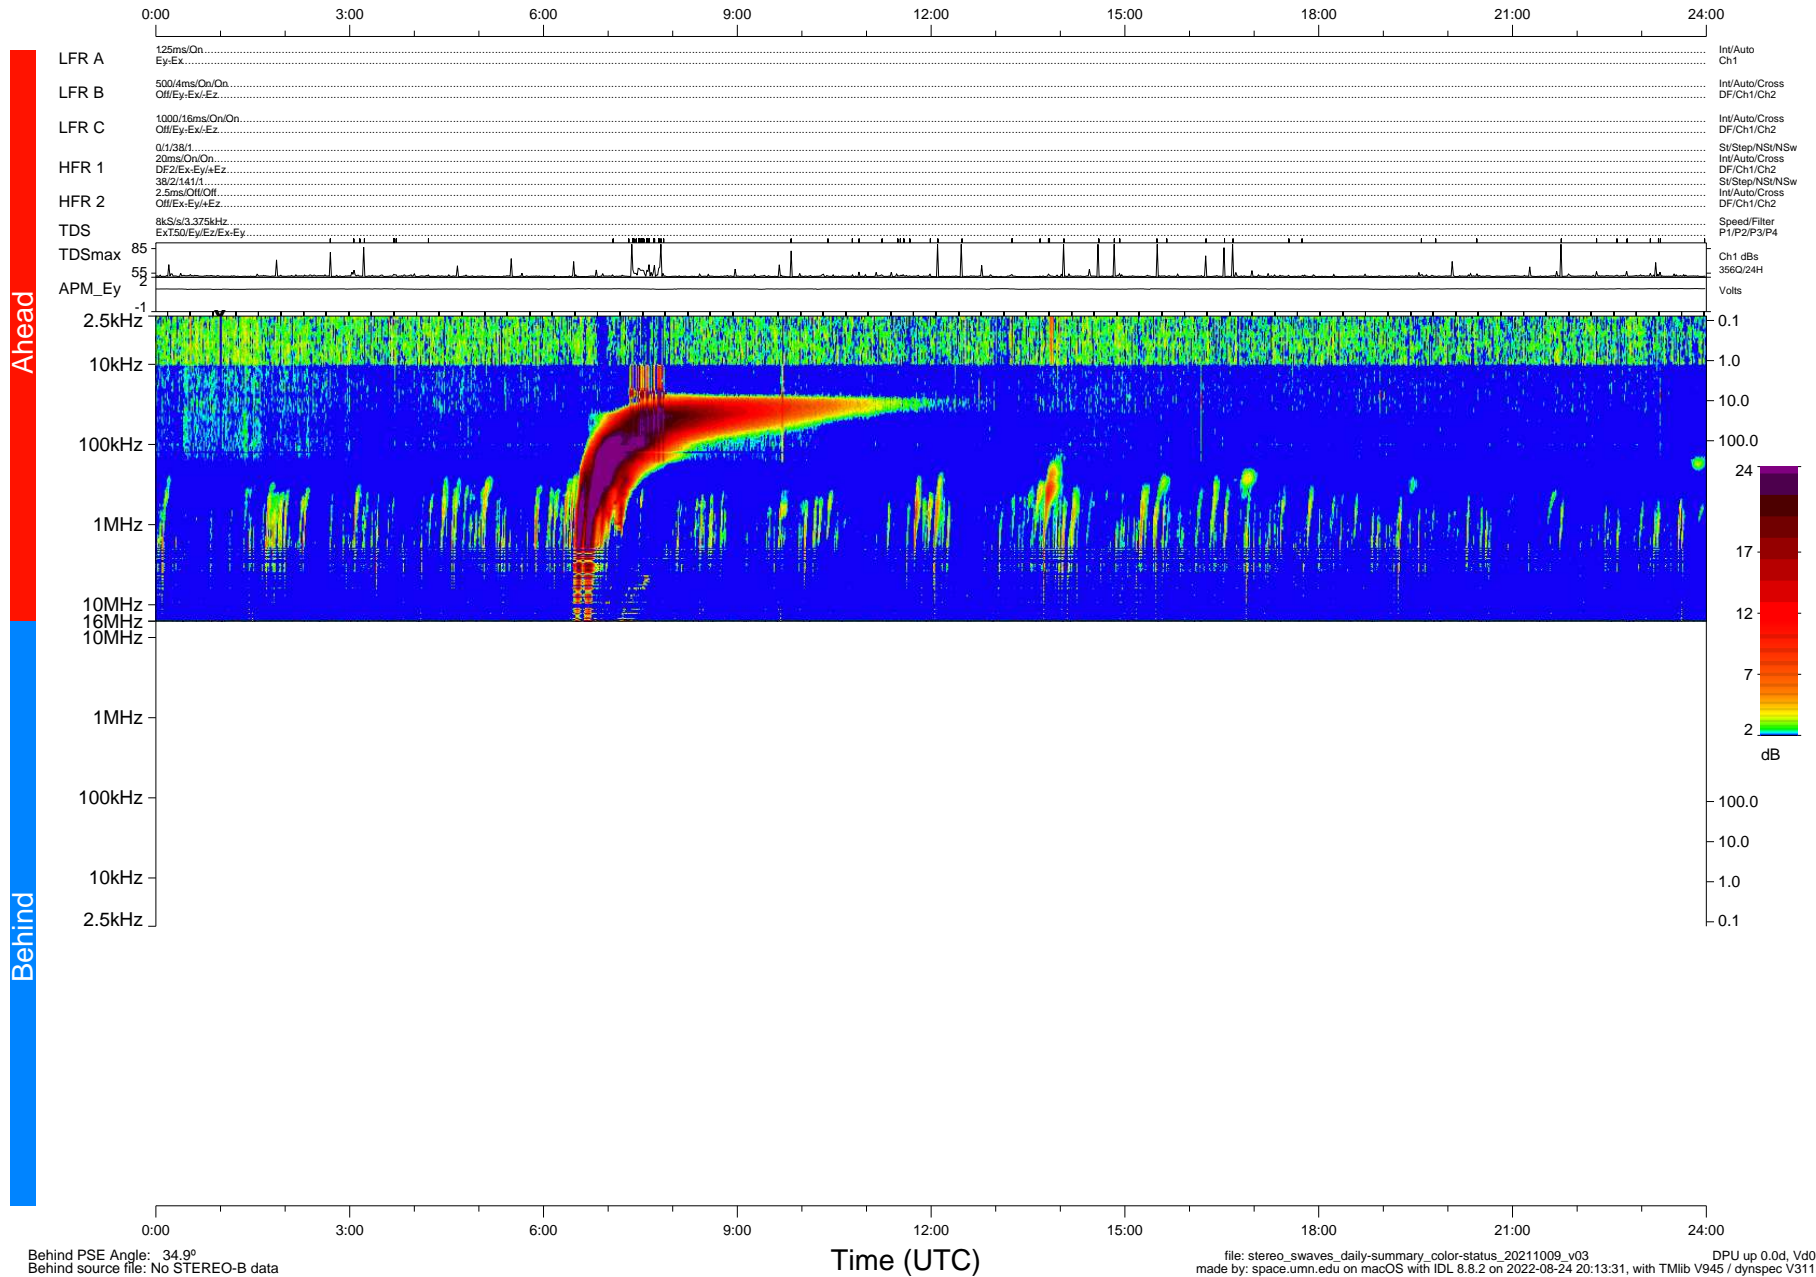

STEREO/WAVES Daily Summary - 09-Oct-2021 (DOY 282)

Ahead source file: swaves_ahead_2021_282_1_06.fin (Recovery: 100.0% HK, 105% Pkts)
 Ahead PSE Angle: -38.8°

DPU up 2285.9d, V412d40

Behind PSE Angle: 34.9°
 Behind source file: No STEREO-B data

file: stereo_swaves_daily-summary_color-status_20211009_v03
 made by: space.umn.edu on macOS with IDL 8.8.2 on 2022-08-24 20:13:31, with Tlib V945 / dynspec V311
 DPU up 0.0d, Vd0