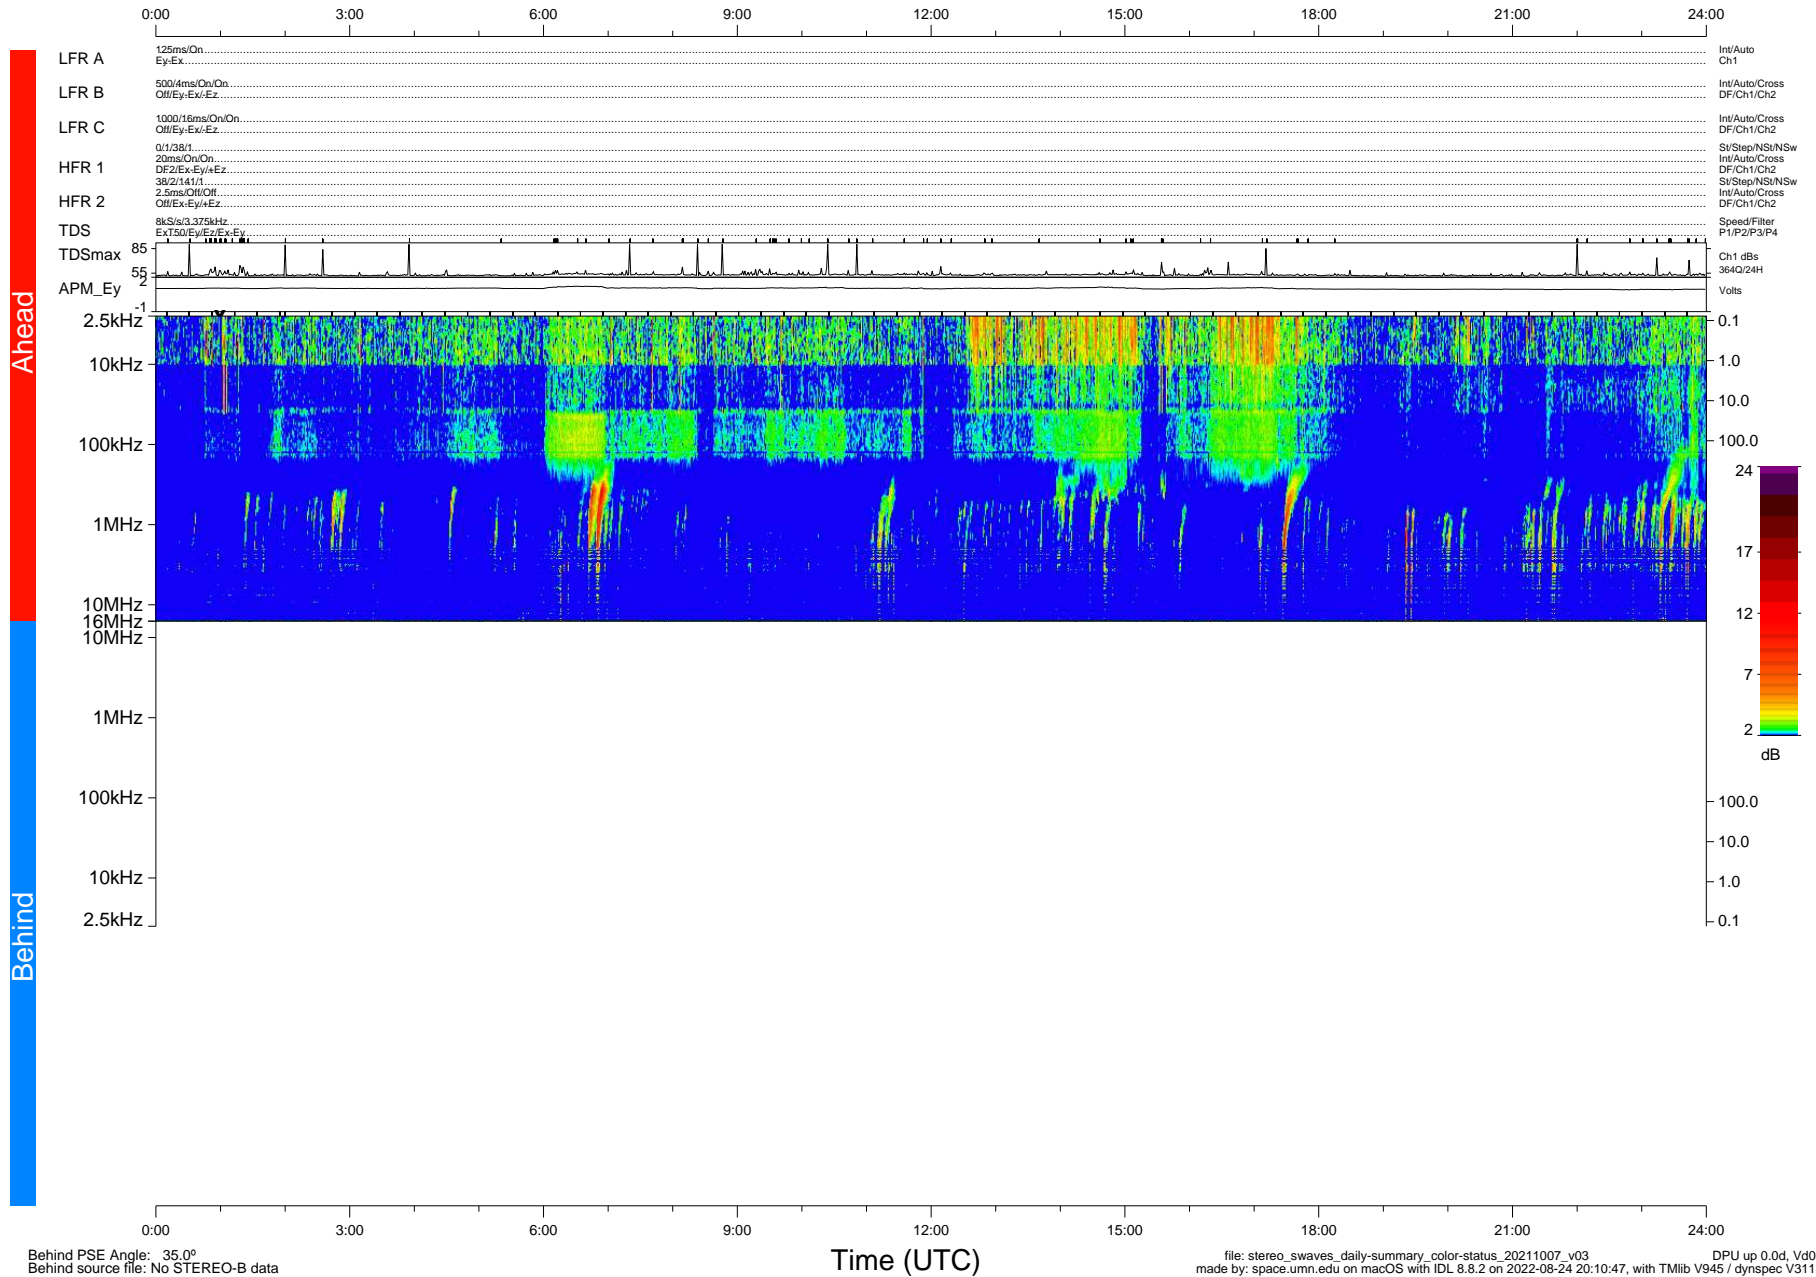

STEREO/WAVES Daily Summary - 07-Oct-2021 (DOY 280)

Ahead source file: swaves_ahead_2021_280_1_05.fin (Recovery: 100.0% HK, 105% Pkts)
 Ahead PSE Angle: -38.9°

DPU up 2283.9d, V412d40

Behind PSE Angle: 35.0°
 Behind source file: No STEREO-B data

file: stereo_swaves_daily-summary_color-status_20211007_v03
 made by: space.umn.edu on macOS with IDL 8.8.2 on 2022-08-24 20:10:47, with Tlib V945 / dynspec V311
 DPU up 0.0d, Vd0