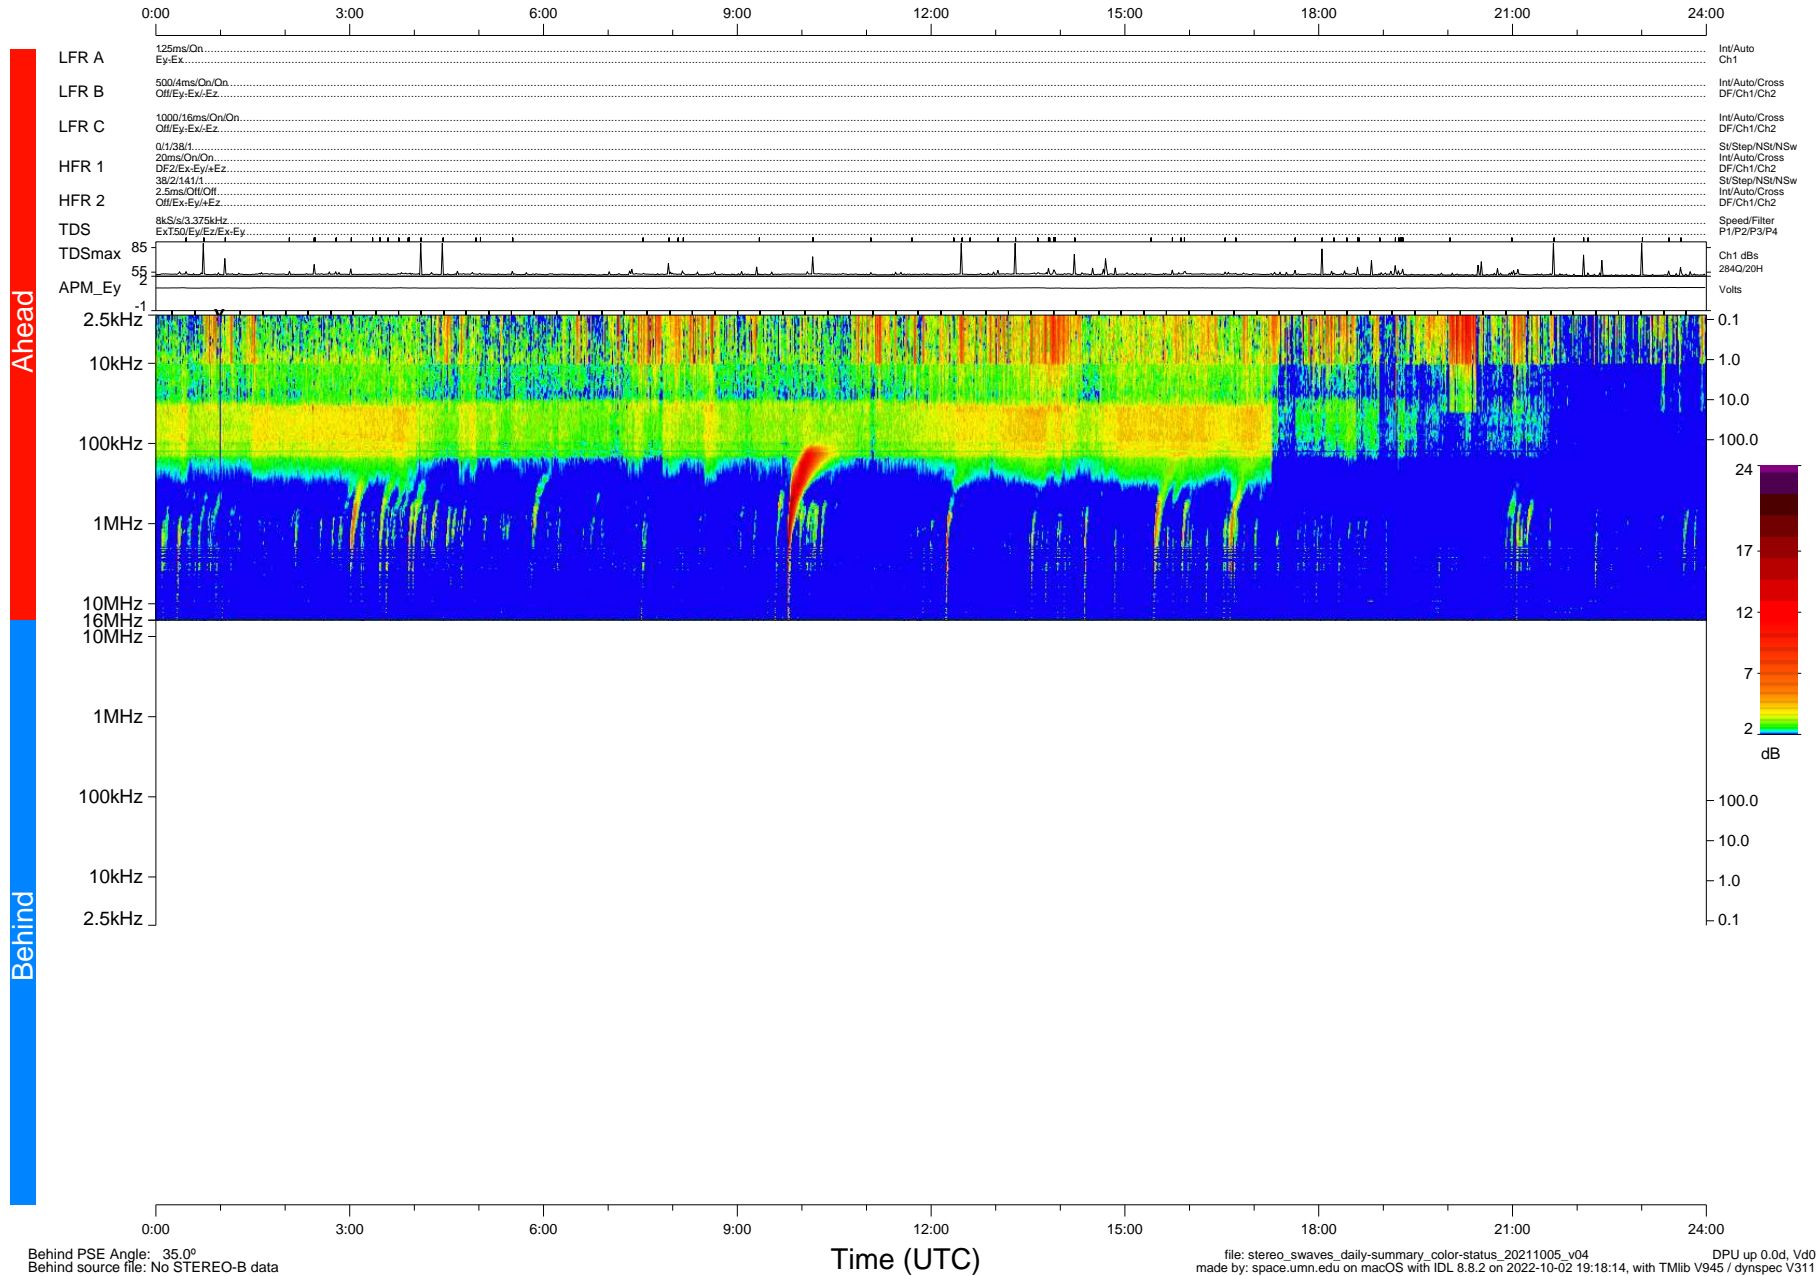

STEREO/WAVES Daily Summary - 05-Oct-2021 (DOY 278)

Ahead source file: swaves_ahead_2021_278_1_05.fin (Recovery: 100.0% HK, 93% Pkts)
 Ahead PSE Angle: -39.1°

DPU up 2281.9d, V412d40

Behind PSE Angle: 35.0°
 Behind source file: No STEREO-B data

file: stereo_swaves_daily-summary_color-status_20211005_v04
 made by: space.umn.edu on macOS with IDL 8.8.2 on 2022-10-02 19:18:14, with Tlib V945 / dynspec V311
 DPU up 0.0d, Vd0