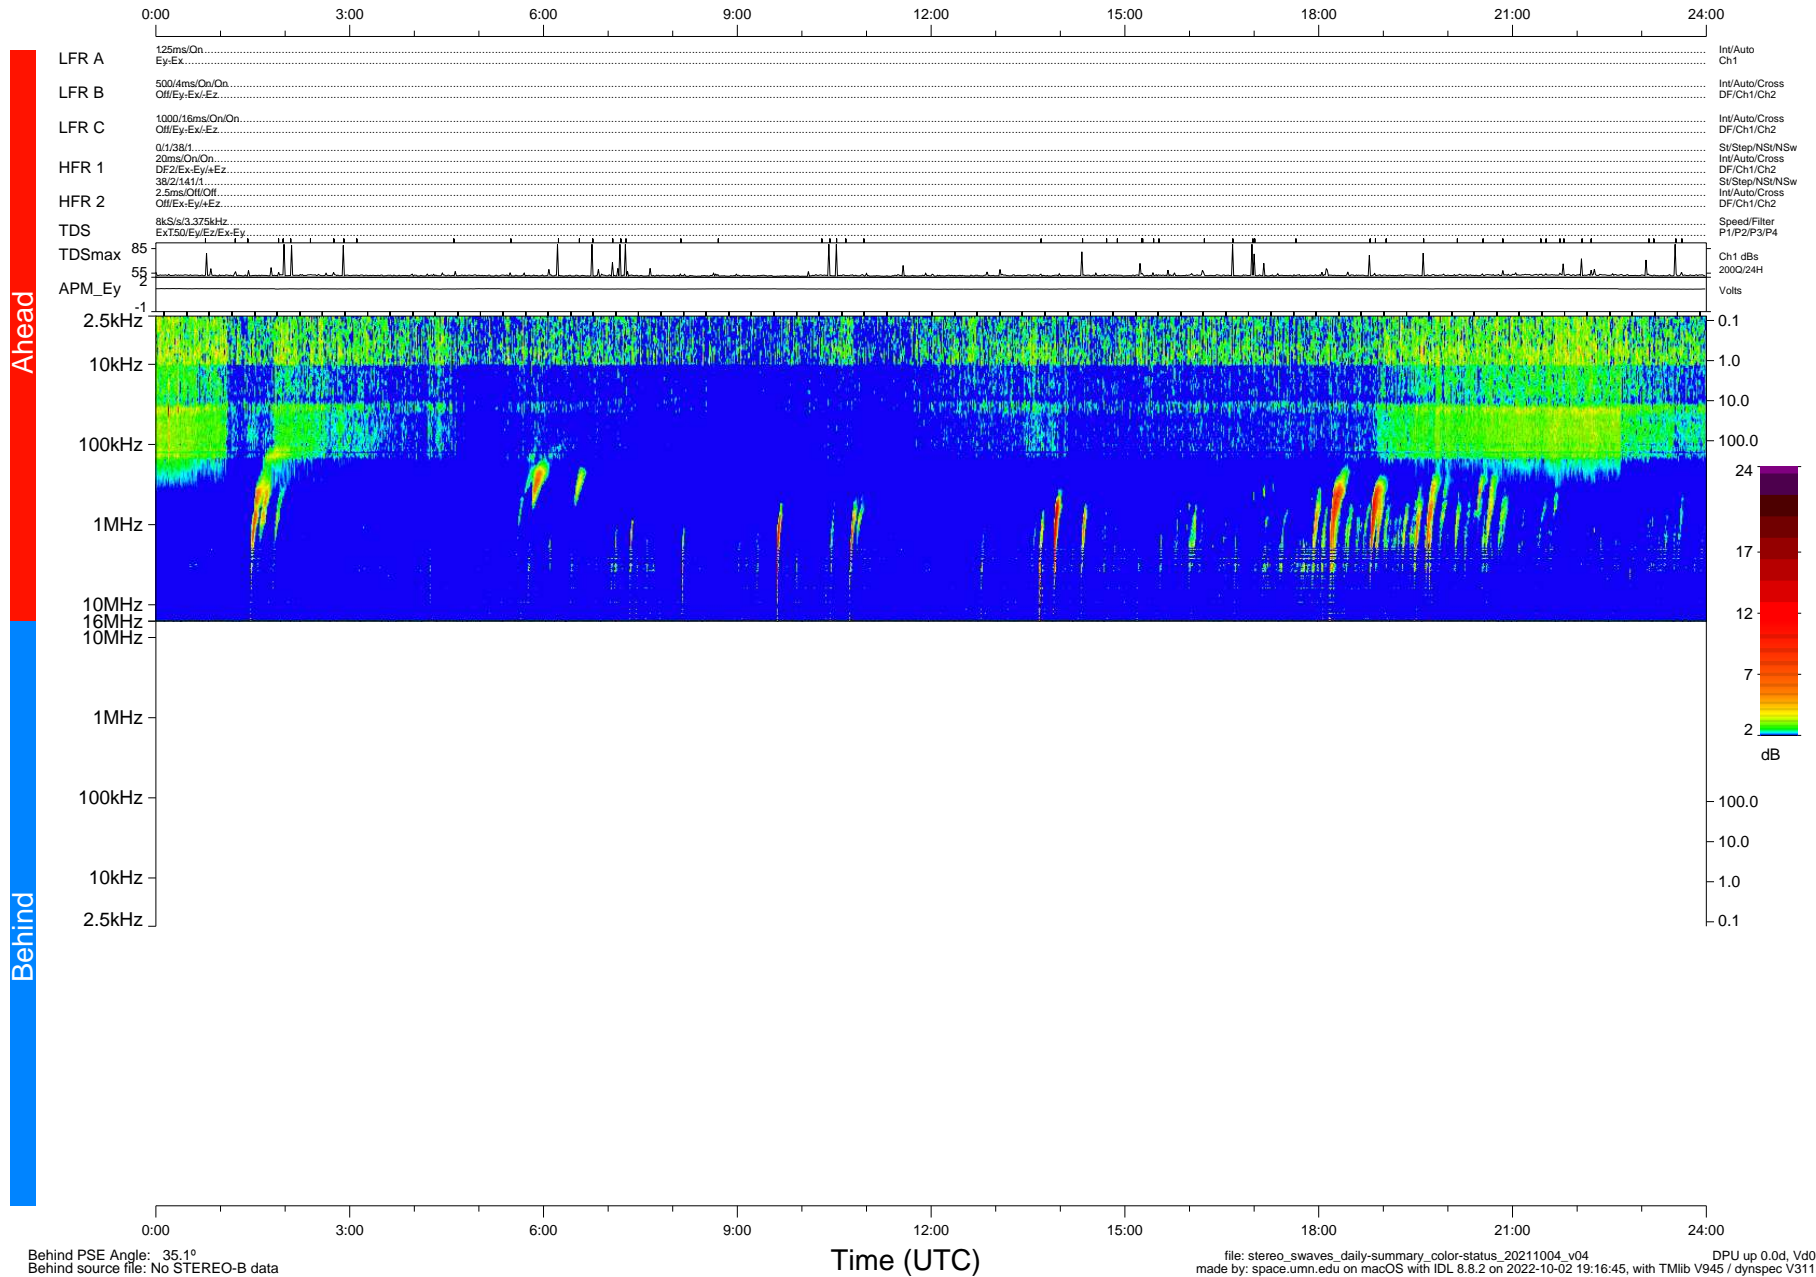

STEREO/WAVES Daily Summary - 04-Oct-2021 (DOY 277)

Ahead source file: swaves_ahead_2021_277_1_05.fin (Recovery: 100.1% HK, 82% Pkts)
 Ahead PSE Angle: -39.2°

DPU up 2280.9d, V412d40

Behind PSE Angle: 35.1°
 Behind source file: No STEREO-B data

file: stereo_swaves_daily-summary_color-status_20211004_v04
 made by: space.umn.edu on macOS with IDL 8.8.2 on 2022-10-02 19:16:45, with Tlib V945 / dynspec V311
 DPU up 0.0d, Vd0