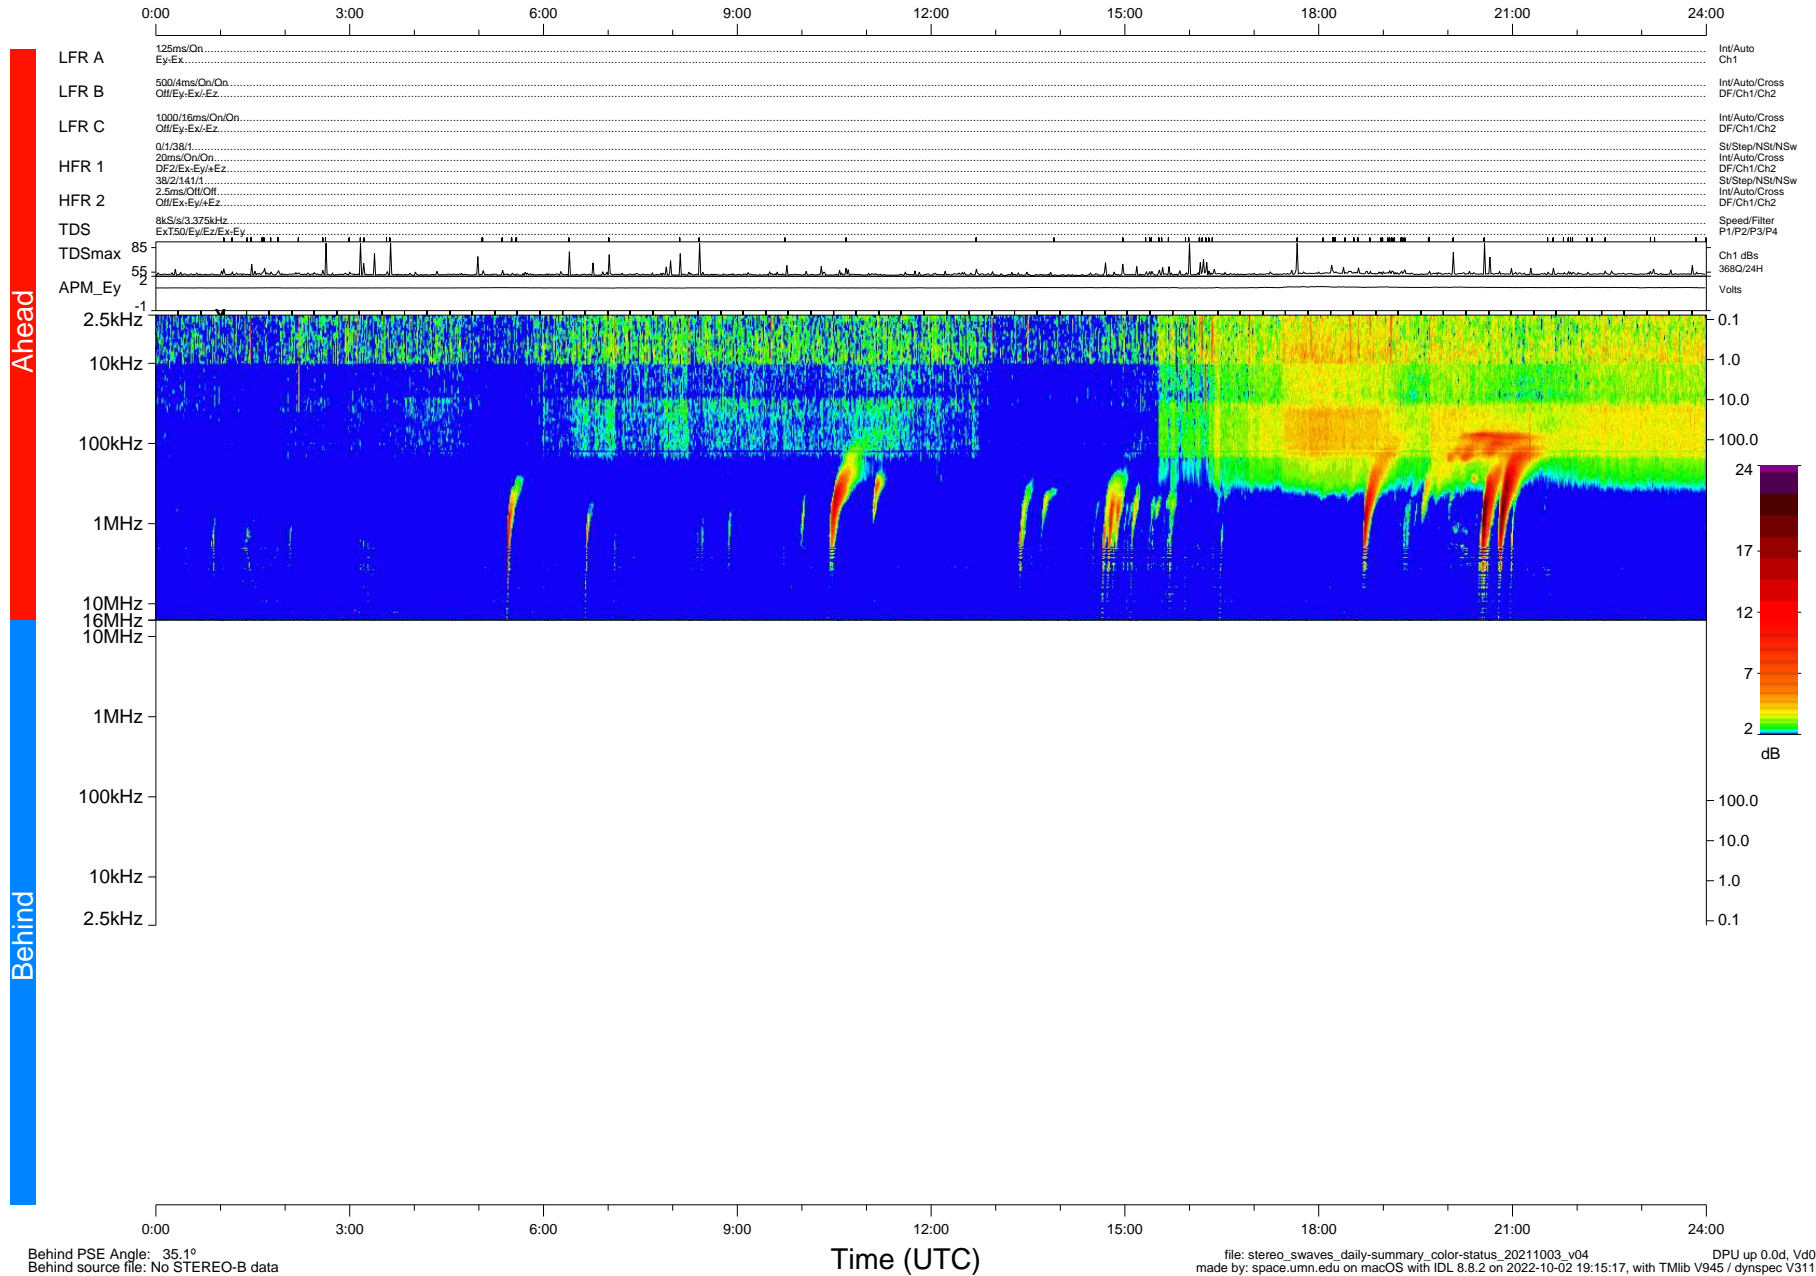

STEREO/WAVES Daily Summary - 03-Oct-2021 (DOY 276)

Ahead source file: swaves_ahead_2021_276_1_05.fin (Recovery: 100.0% HK, 106% Pkts)
 Ahead PSE Angle: -39.2°

DPU up 2279.9d, V412d40

Behind PSE Angle: 35.1°
 Behind source file: No STEREO-B data

Time (UTC)

file: stereo_swaves_daily-summary_color-status_20211003_v04 DPU up 0.0d, Vd0
 made by: space.umn.edu on macOS with IDL 8.8.2 on 2022-10-02 19:15:17, with Tlib V945 / dynspec V311