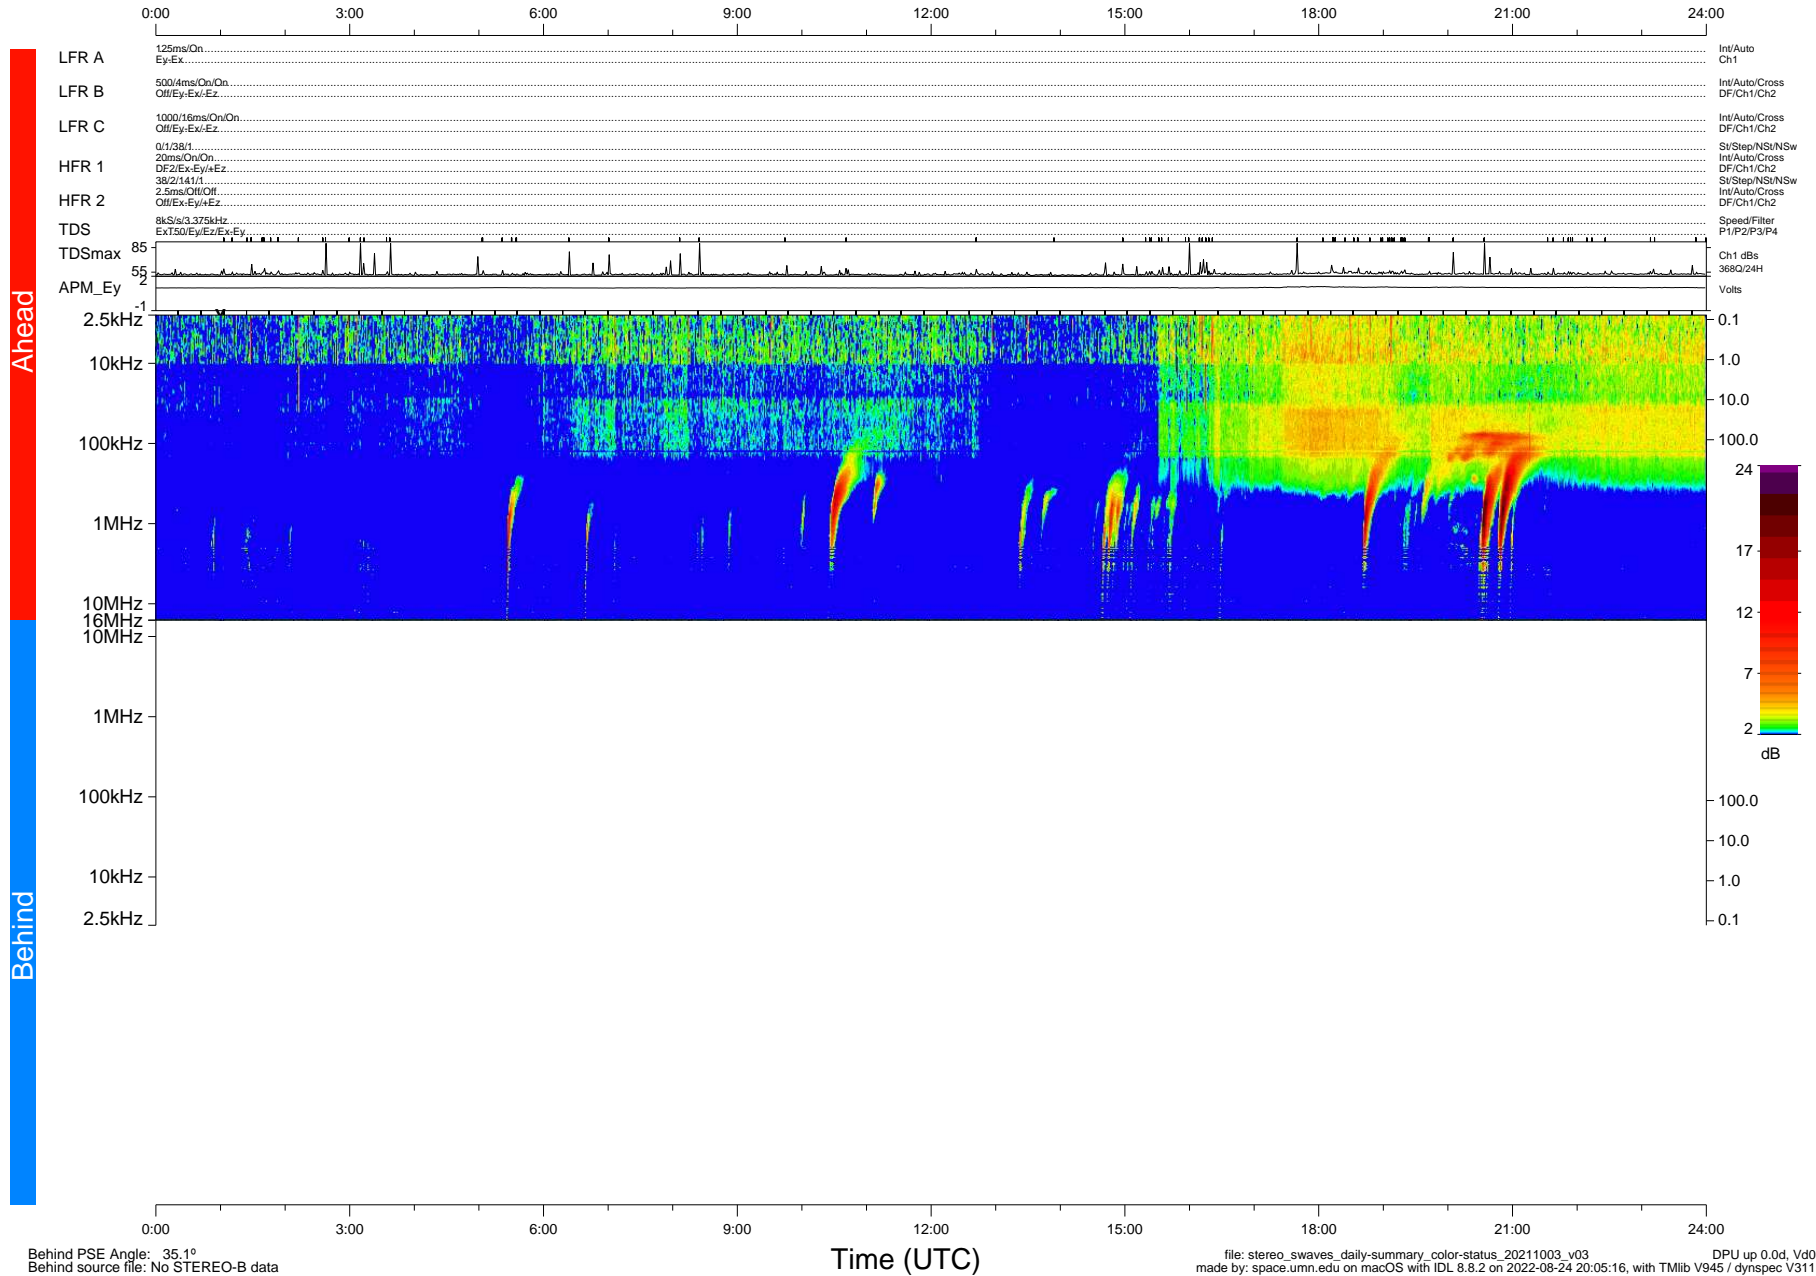

STEREO/WAVES Daily Summary - 03-Oct-2021 (DOY 276)

Ahead source file: swaves_ahead_2021_276_1_05.fin (Recovery: 100.0% HK, 106% Pkts)
 Ahead PSE Angle: -39.2°

DPU up 2279.9d, V412d40

Behind PSE Angle: 35.1°
 Behind source file: No STEREO-B data

file: stereo_swaves_daily-summary_color-status_20211003_v03
 made by: space.umn.edu on macOS with IDL 8.8.2 on 2022-08-24 20:05:16, with Tlib V945 / dynspec V311
 DPU up 0.0d, Vd0