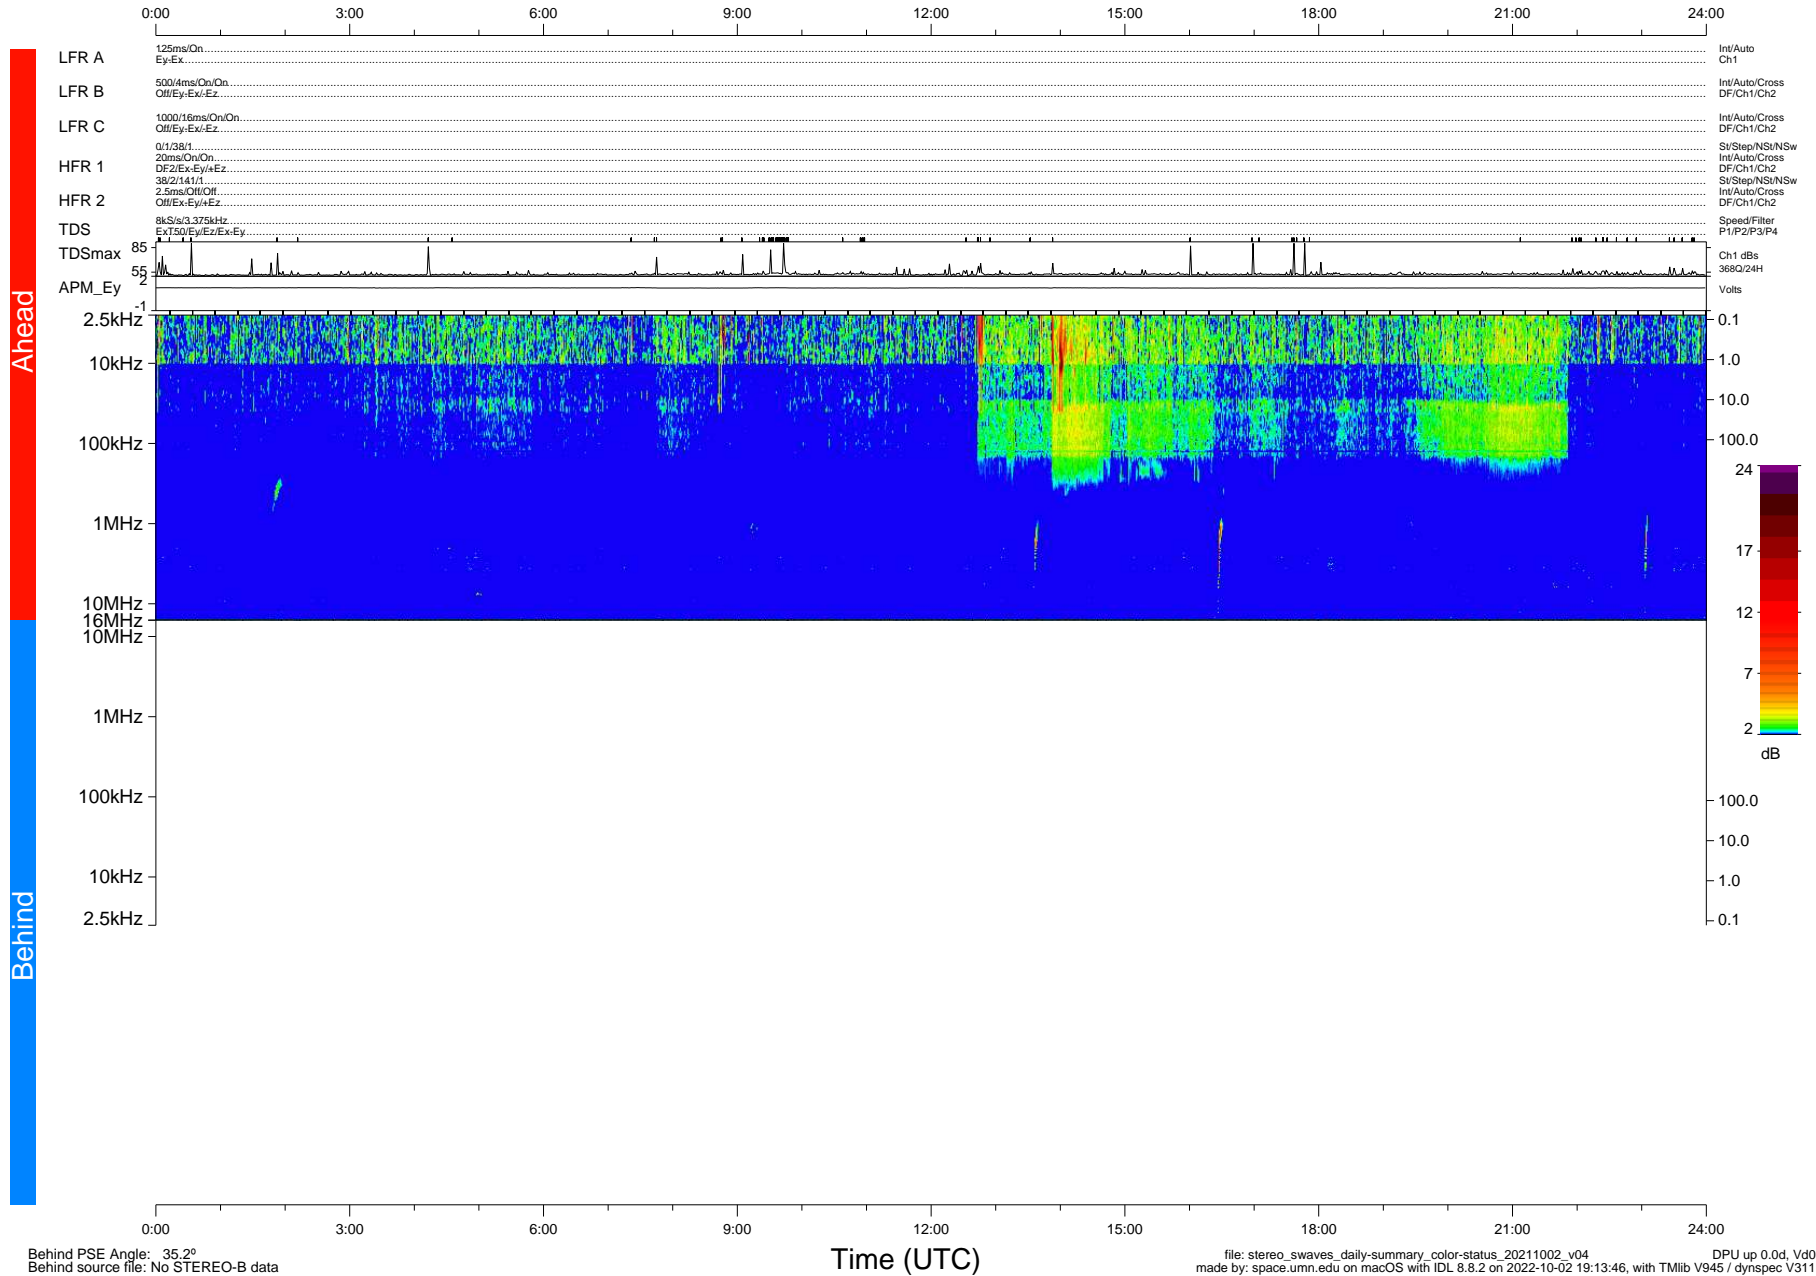

STEREO/WAVES Daily Summary - 02-Oct-2021 (DOY 275)

Ahead source file: swaves_ahead_2021_275_1_05.fin (Recovery: 100.0% HK, 106% Pkts)
 Ahead PSE Angle: -39.3°

DPU up 2278.9d, V412d40

Behind PSE Angle: 35.2°
 Behind source file: No STEREO-B data

file: stereo_swaves_daily-summary_color-status_20211002_v04
 made by: space.umn.edu on macOS with IDL 8.8.2 on 2022-10-02 19:13:46, with TLib V945 / dynspec V311
 DPU up 0.0d, Vd0