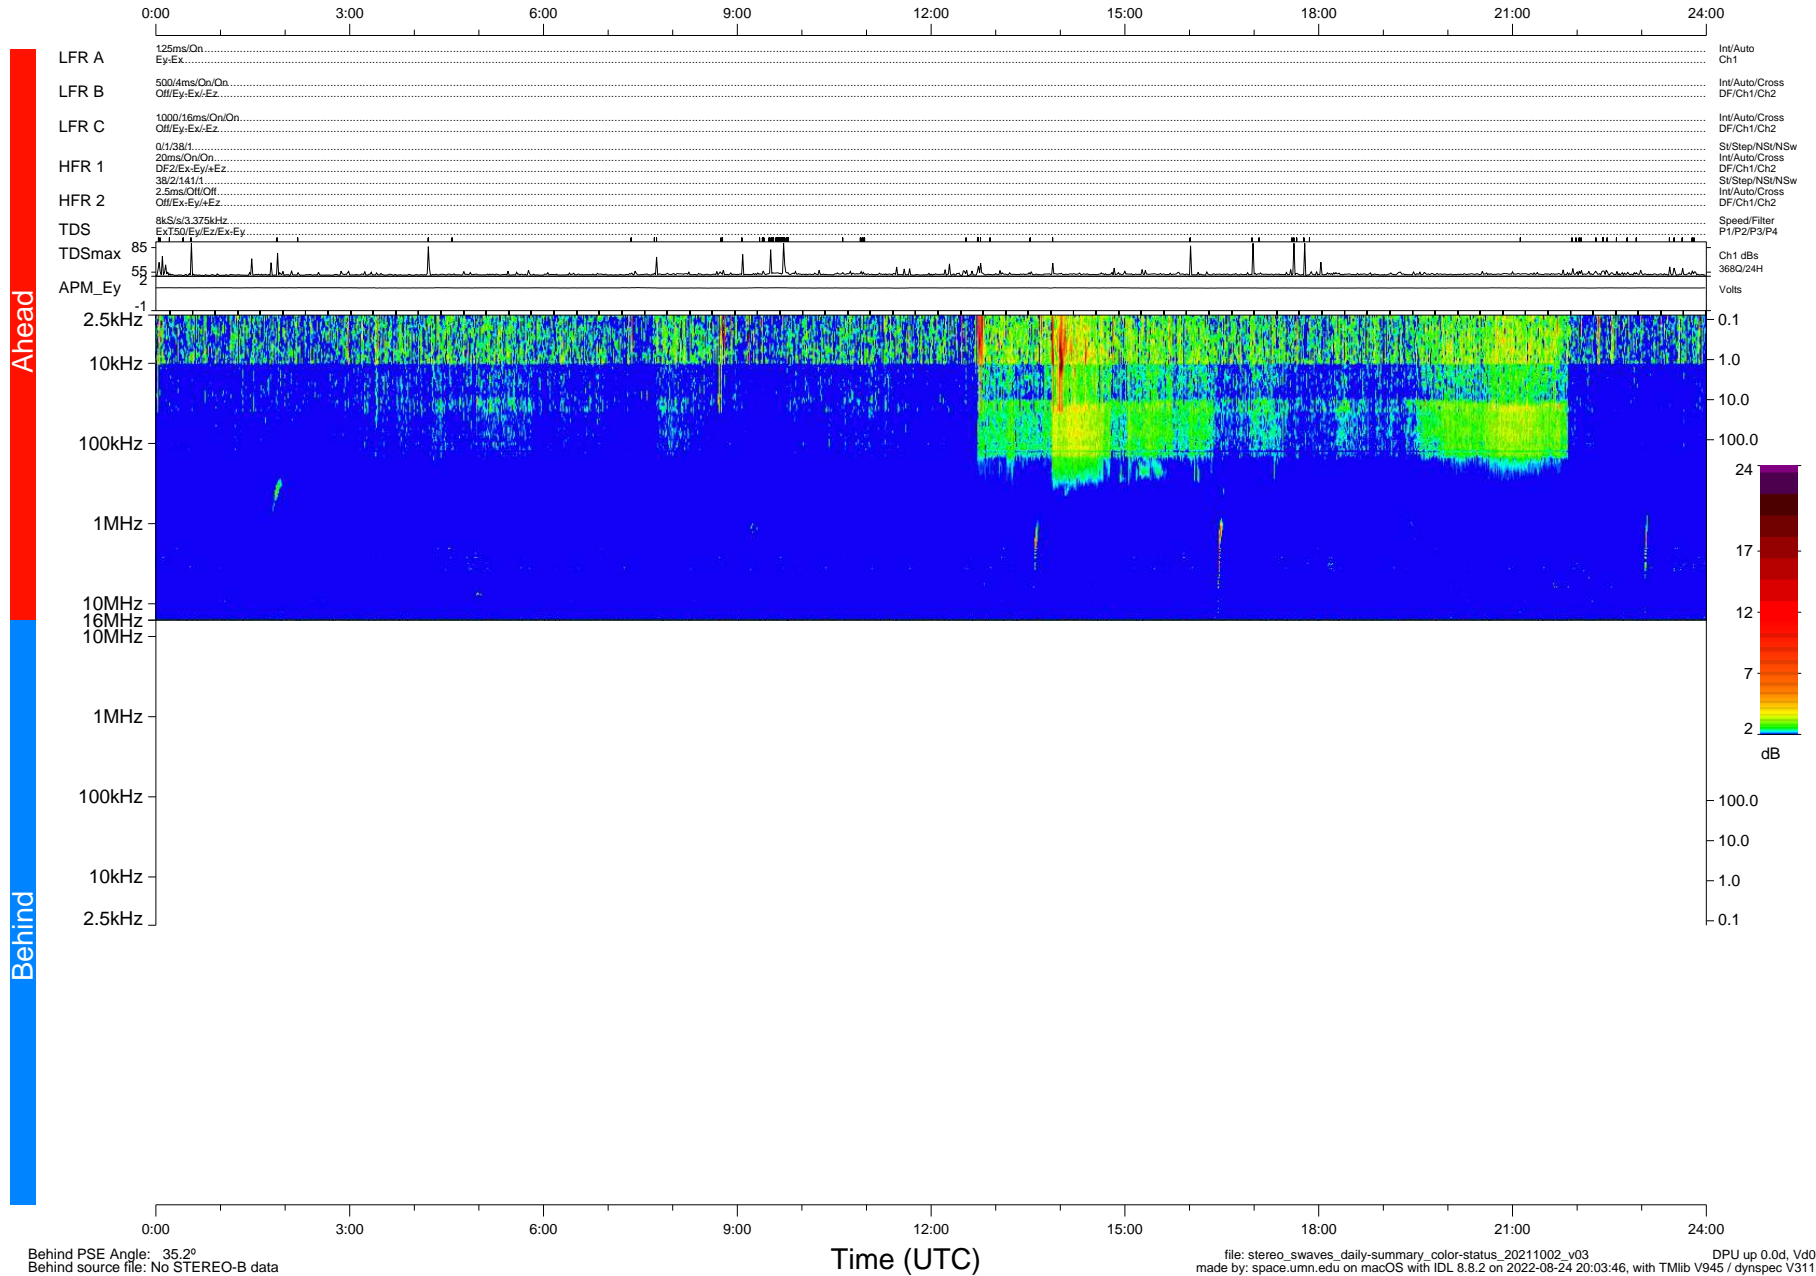

STEREO/WAVES Daily Summary - 02-Oct-2021 (DOY 275)

Ahead source file: swaves_ahead_2021_275_1_05.fin (Recovery: 100.0% HK, 106% Pkts)
 Ahead PSE Angle: -39.3°

DPU up 2278.9d, V412d40

Behind PSE Angle: 35.2°
 Behind source file: No STEREO-B data

file: stereo_swaves_daily-summary_color-status_20211002_v03
 made by: space.umn.edu on macOS with IDL 8.8.2 on 2022-08-24 20:03:46, with Tlib V945 / dynspec V311
 DPU up 0.0d, Vd0