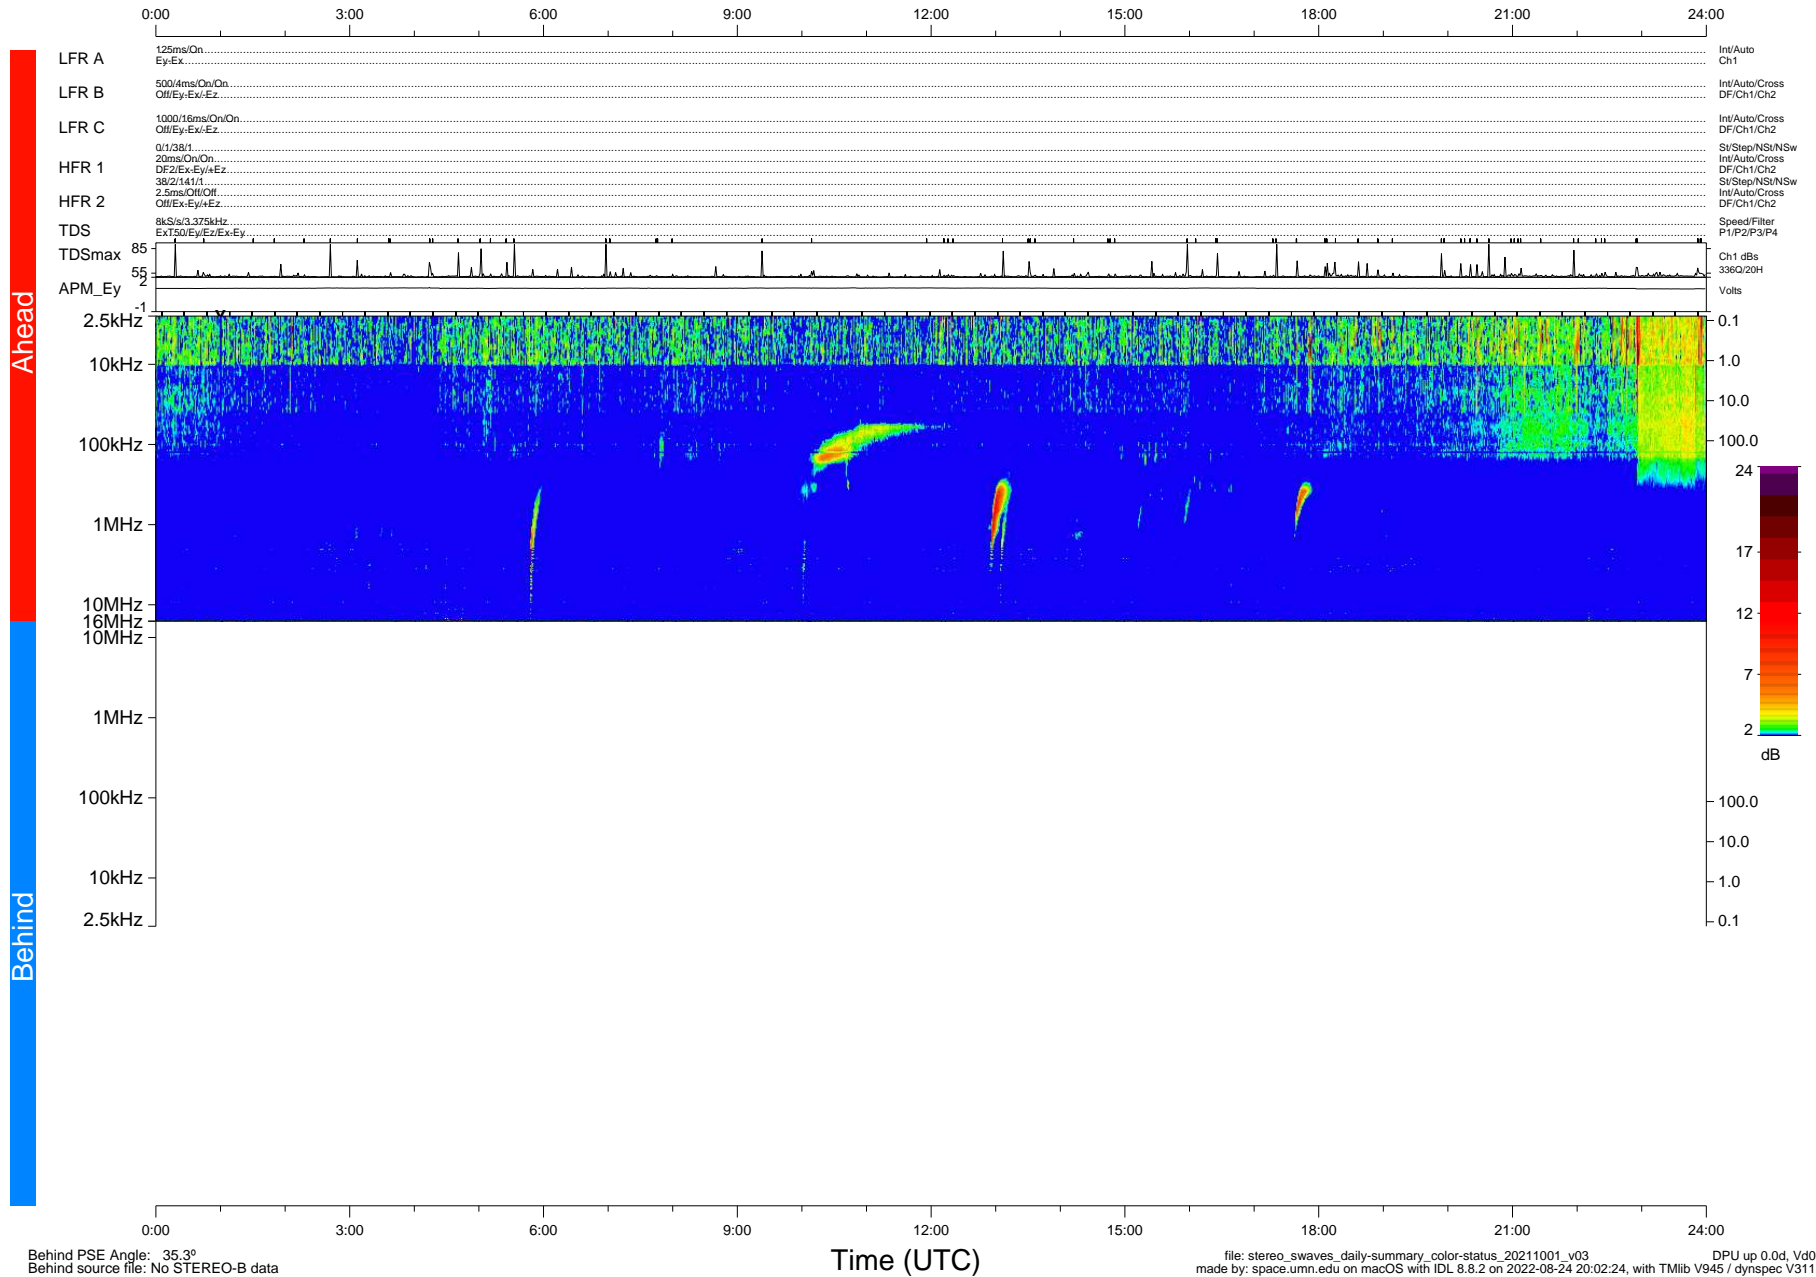

STEREO/WAVES Daily Summary - 01-Oct-2021 (DOY 274)

Ahead source file: swaves_ahead_2021_274_1_05.fin (Recovery: 100.0% HK, 101% Pkts)
 Ahead PSE Angle: -39.3°

DPU up 2277.9d, V412d40

Behind PSE Angle: 35.3°
 Behind source file: No STEREO-B data

file: stereo_swaves_daily-summary_color-status_20211001_v03
 made by: space.umn.edu on macOS with IDL 8.8.2 on 2022-08-24 20:02:24, with Tlib V945 / dynspec V311
 DPU up 0.0d, Vd0