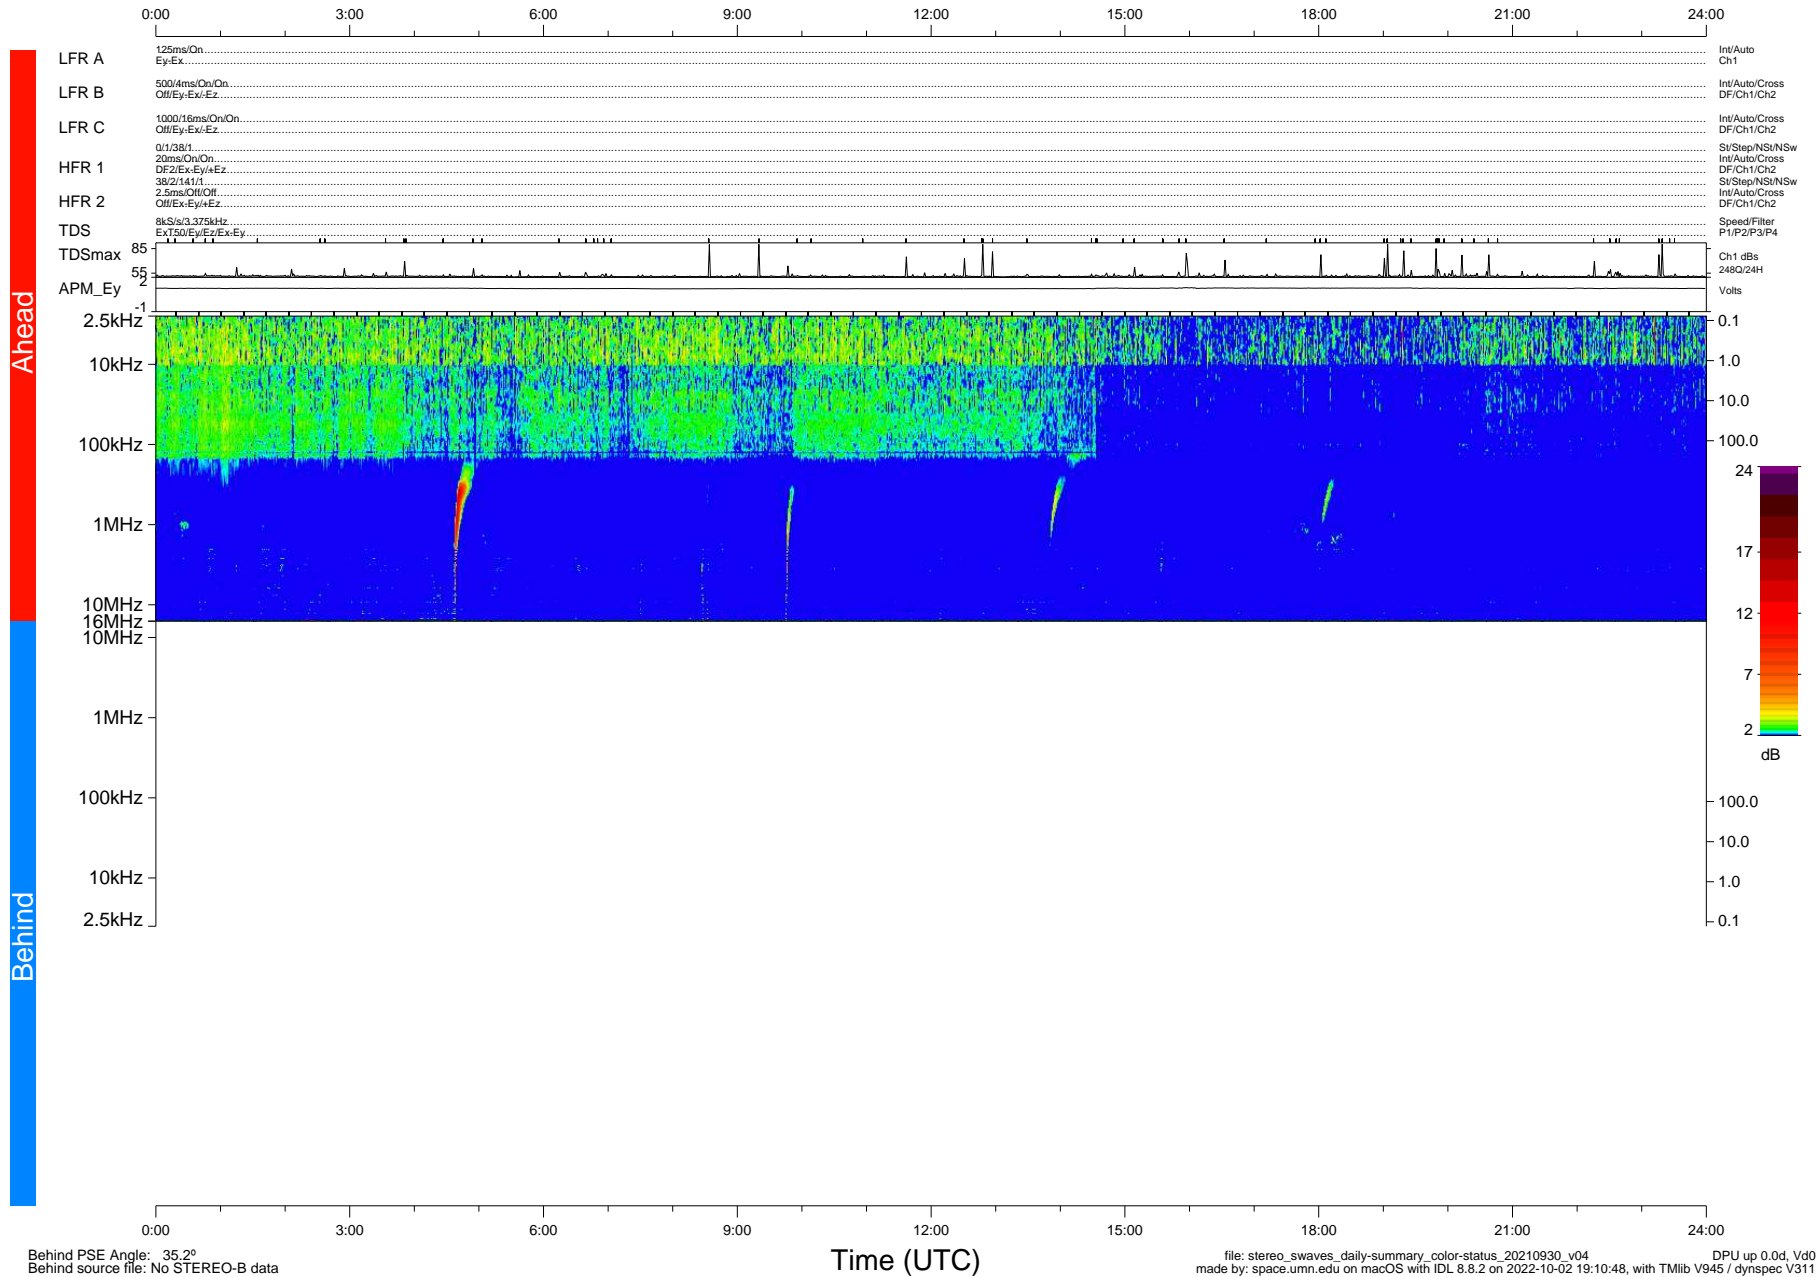

# STEREO/WAVES Daily Summary - 30-Sep-2021 (DOY 273)

Ahead source file: swaves\_ahead\_2021\_273\_1\_05.fin (Recovery: 100.0% HK, 89% Pkts)  
 Ahead PSE Angle: -39.5°

DPU up 2276.9d, V412d40

Behind PSE Angle: 35.2°  
 Behind source file: No STEREO-B data

file: stereo\_swaves\_daily-summary\_color-status\_20210930\_v04 DPU up 0.0d, Vd0  
 made by: space.umn.edu on macOS with IDL 8.8.2 on 2022-10-02 19:10:48, with TLib V945 / dynspec V311