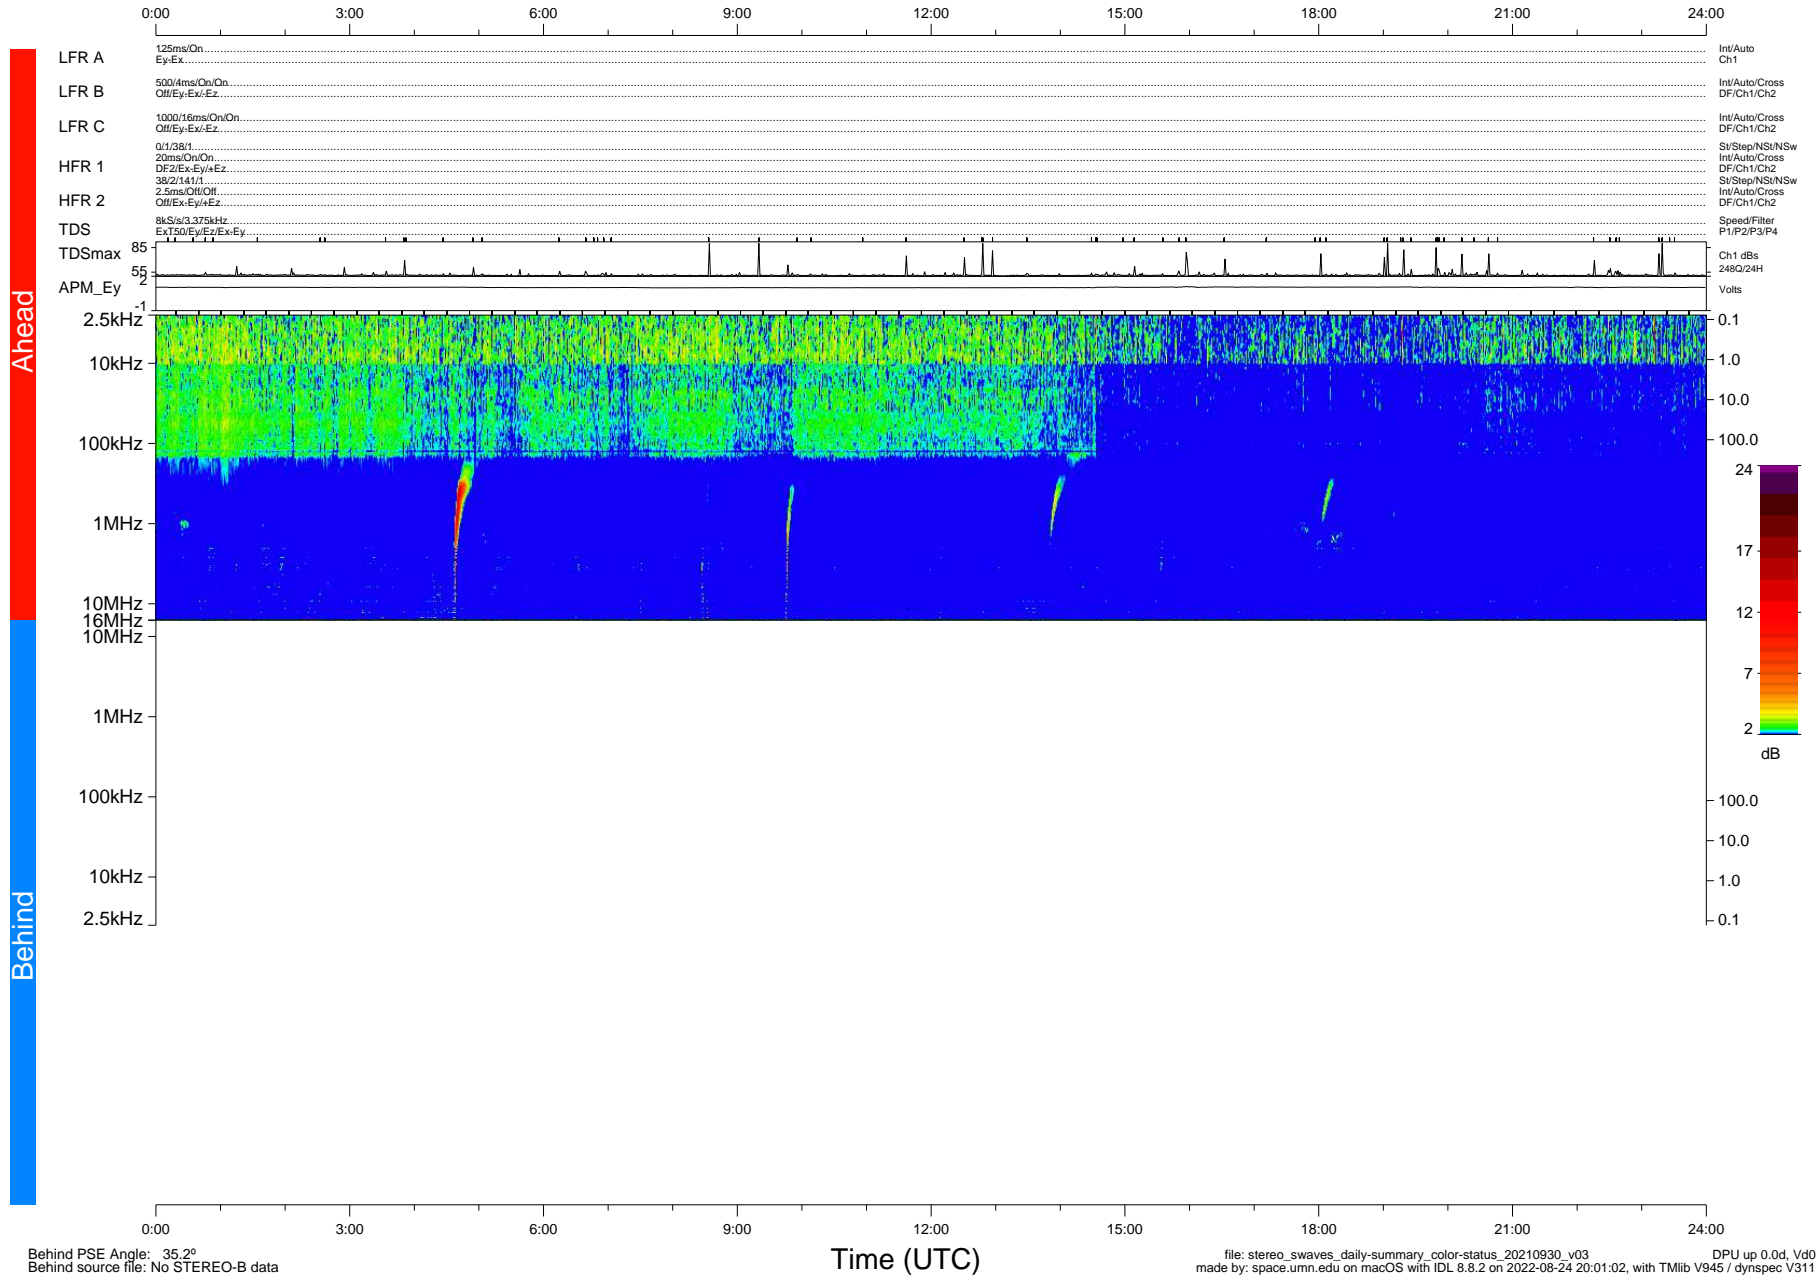

STEREO/WAVES Daily Summary - 30-Sep-2021 (DOY 273)

Ahead source file: swaves_ahead_2021_273_1_05.fin (Recovery: 100.0% HK, 89% Pkts)
 Ahead PSE Angle: -39.5°

DPU up 2276.9d, V412d40

Behind PSE Angle: 35.2°
 Behind source file: No STEREO-B data

file: stereo_swaves_daily-summary_color-status_20210930_v03
 made by: space.umn.edu on macOS with IDL 8.8.2 on 2022-08-24 20:01:02, with Tlib V945 / dynspec V311
 DPU up 0.0d, Vd0