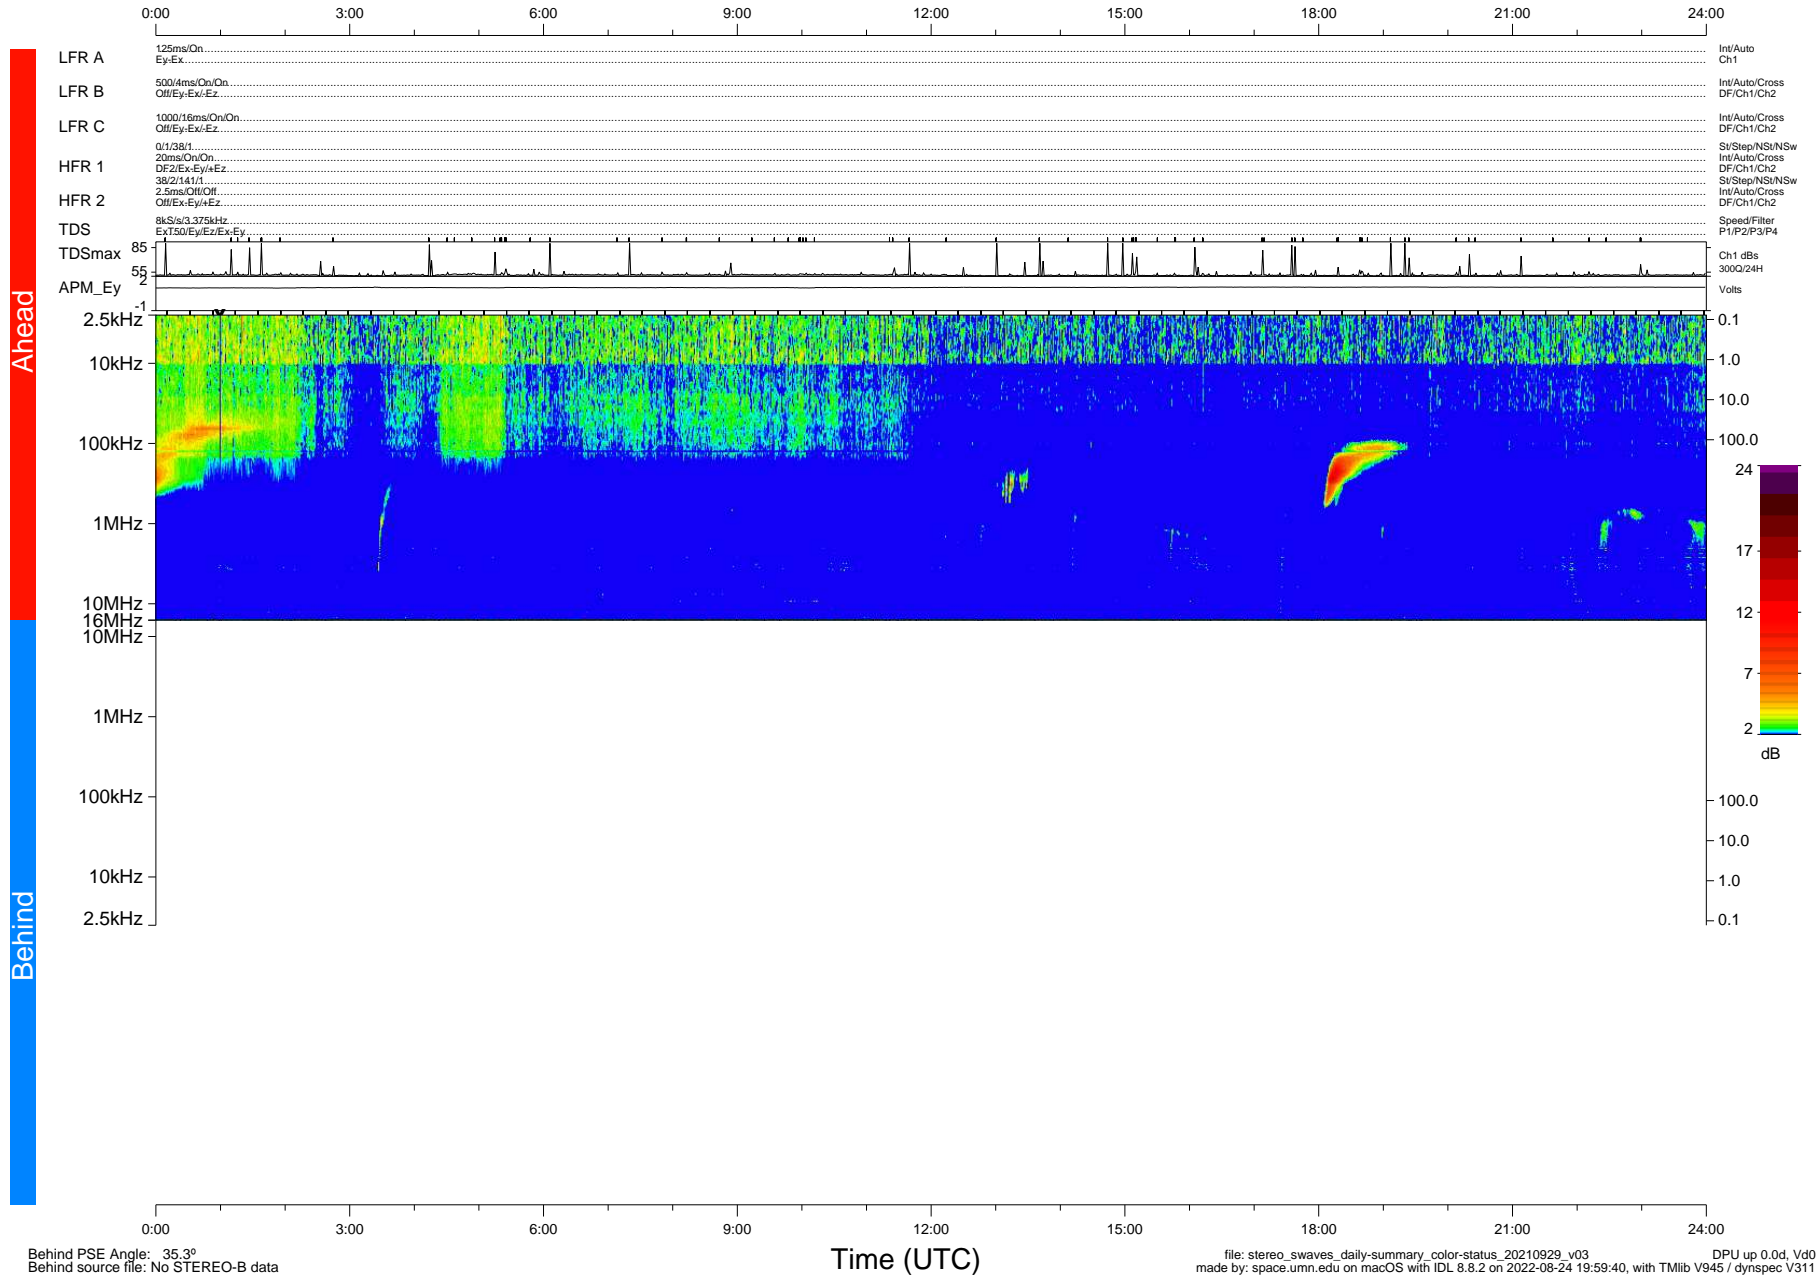

# STEREO/WAVES Daily Summary - 29-Sep-2021 (DOY 272)

Ahead source file: swaves\_ahead\_2021\_272\_1\_05.fin (Recovery: 100.0% HK, 96% Pkts)  
 Ahead PSE Angle: -39.5°

DPU up 2275.9d, V412d40

Behind PSE Angle: 35.3°  
 Behind source file: No STEREO-B data

Time (UTC)

file: stereo\_swaves\_daily-summary\_color-status\_20210929\_v03  
 made by: space.umn.edu on macOS with IDL 8.8.2 on 2022-08-24 19:59:40, with Tlib V945 / dynspec V311  
 DPU up 0.0d, Vd0