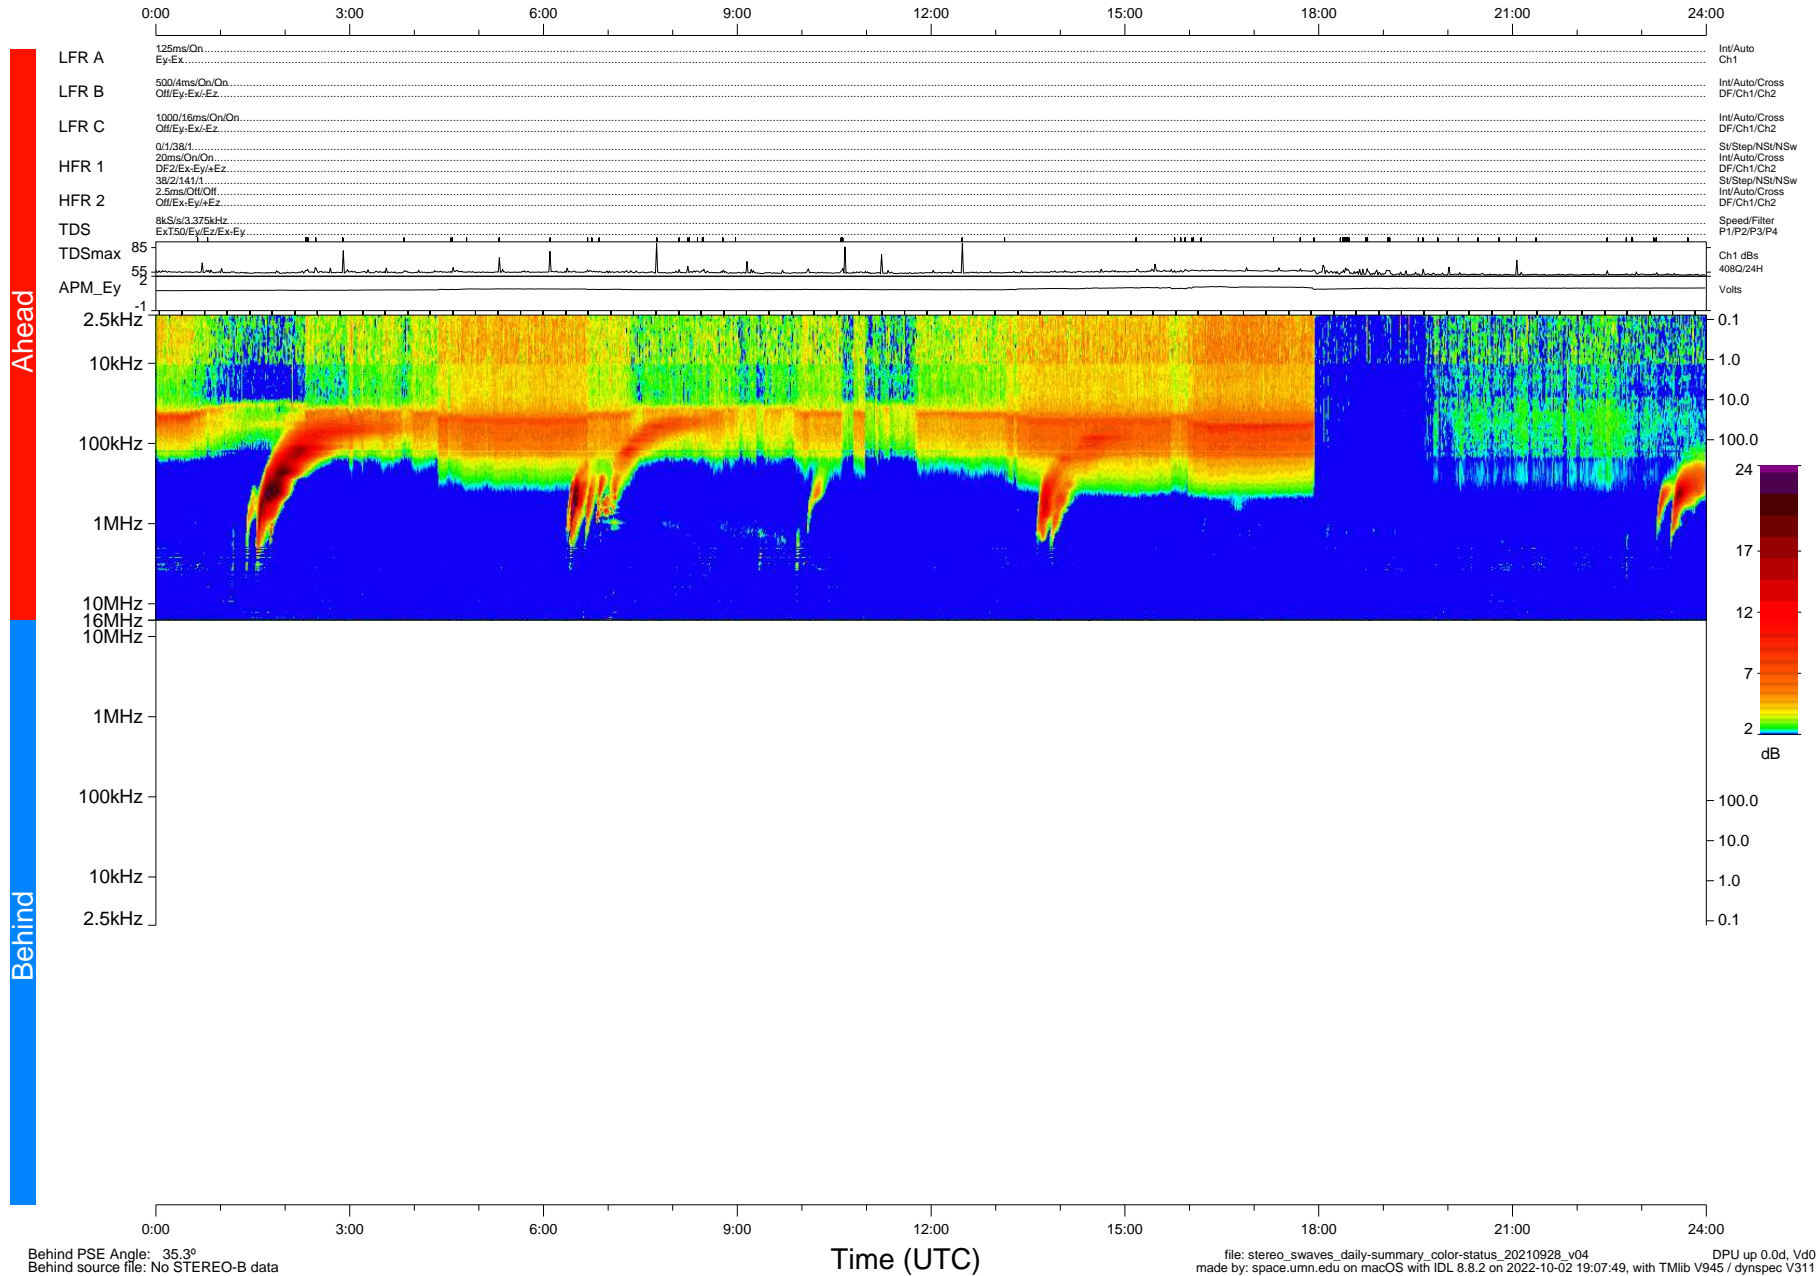

STEREO/WAVES Daily Summary - 28-Sep-2021 (DOY 271)

Ahead source file: swaves_ahead_2021_271_1_05.fin (Recovery: 100.0% HK, 112% Pkts)
 Ahead PSE Angle: -39.6°

DPU up 2274.9d, V412d40

Behind PSE Angle: 35.3°
 Behind source file: No STEREO-B data

file: stereo_swaves_daily-summary_color-status_20210928_v04 DPU up 0.0d, Vd0
 made by: space.umn.edu on macOS with IDL 8.8.2 on 2022-10-02 19:07:49, with Tlib V945 / dynspec V311