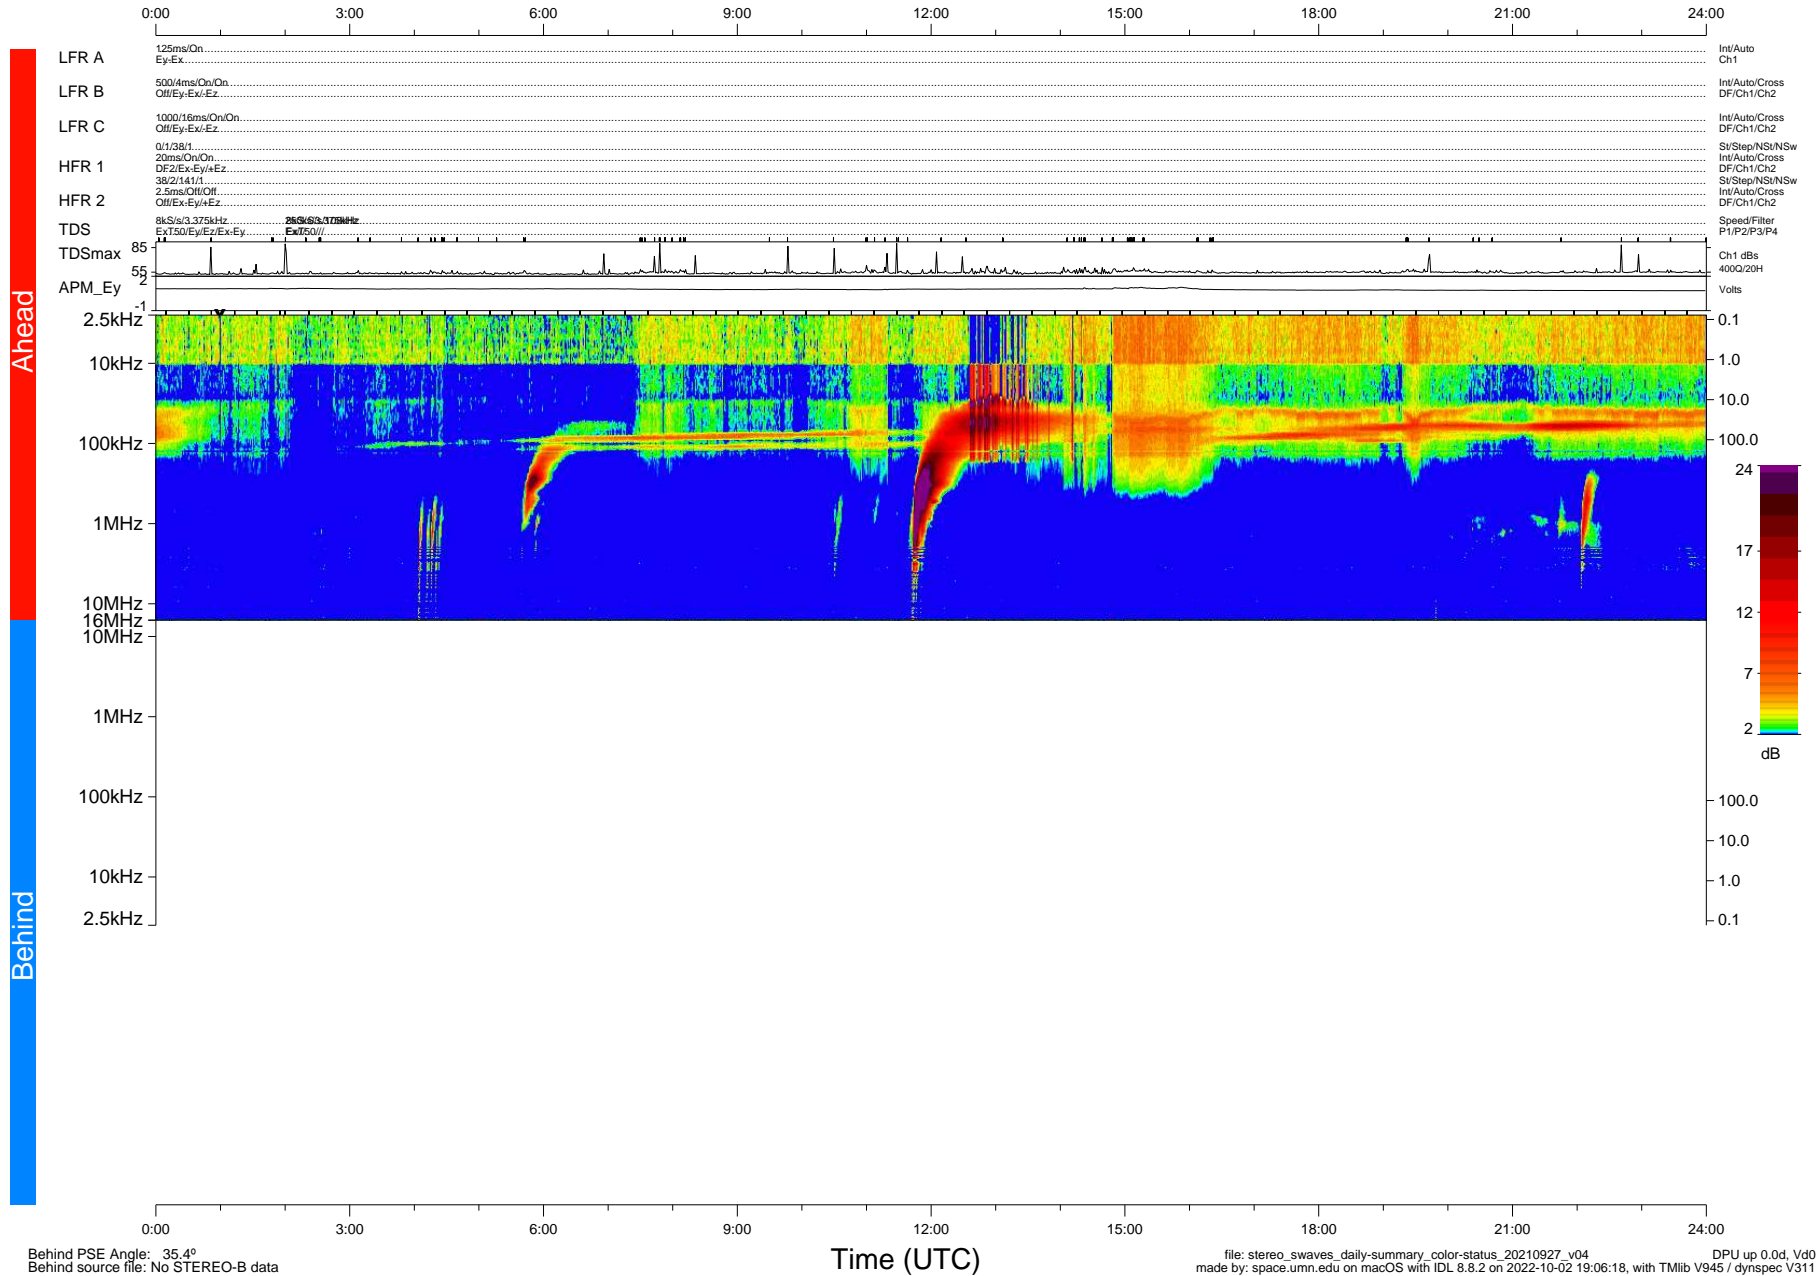

STEREO/WAVES Daily Summary - 27-Sep-2021 (DOY 270)

Ahead source file: swaves_ahead_2021_270_1_05.fin (Recovery: 100.0% HK, 110% Pkts)
 Ahead PSE Angle: -39.7°

DPU up 2273.9d, V412d40

Behind PSE Angle: 35.4°
 Behind source file: No STEREO-B data

file: stereo_swaves_daily-summary_color-status_20210927_v04
 made by: space.umn.edu on macOS with IDL 8.8.2 on 2022-10-02 19:06:18, with Tlib V945 / dynspec V311
 DPU up 0.0d, Vd0