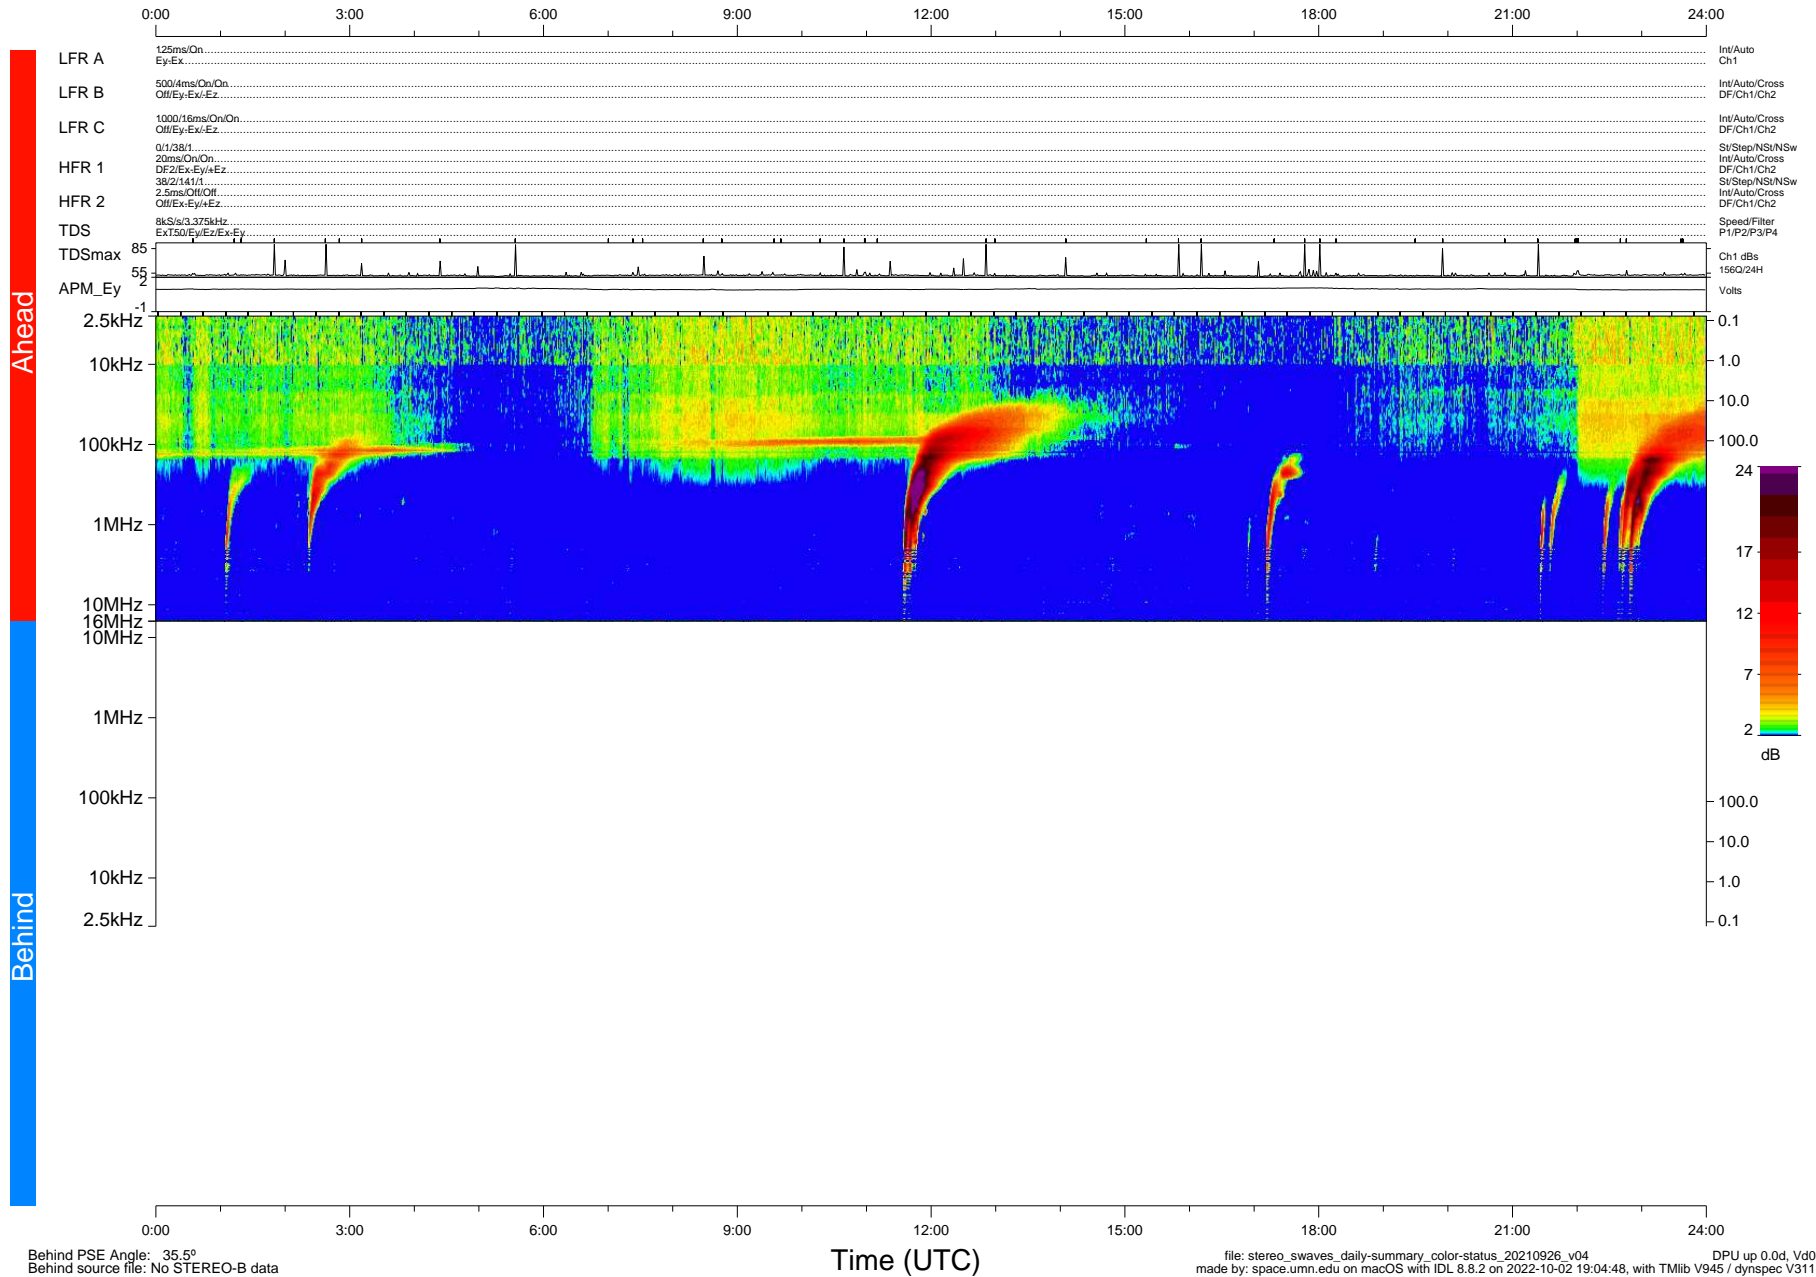

STEREO/WAVES Daily Summary - 26-Sep-2021 (DOY 269)

Ahead source file: swaves_ahead_2021_269_1_05.fin (Recovery: 100.0% HK, 75% Pkts)
 Ahead PSE Angle: -39.7°

DPU up 2272.9d, V412d40

Behind PSE Angle: 35.5°
 Behind source file: No STEREO-B data

Time (UTC)

file: stereo_swaves_daily-summary_color-status_20210926_v04 DPU up 0.0d, Vd0
 made by: space.umn.edu on macOS with IDL 8.8.2 on 2022-10-02 19:04:48, with Tlib V945 / dynspec V311