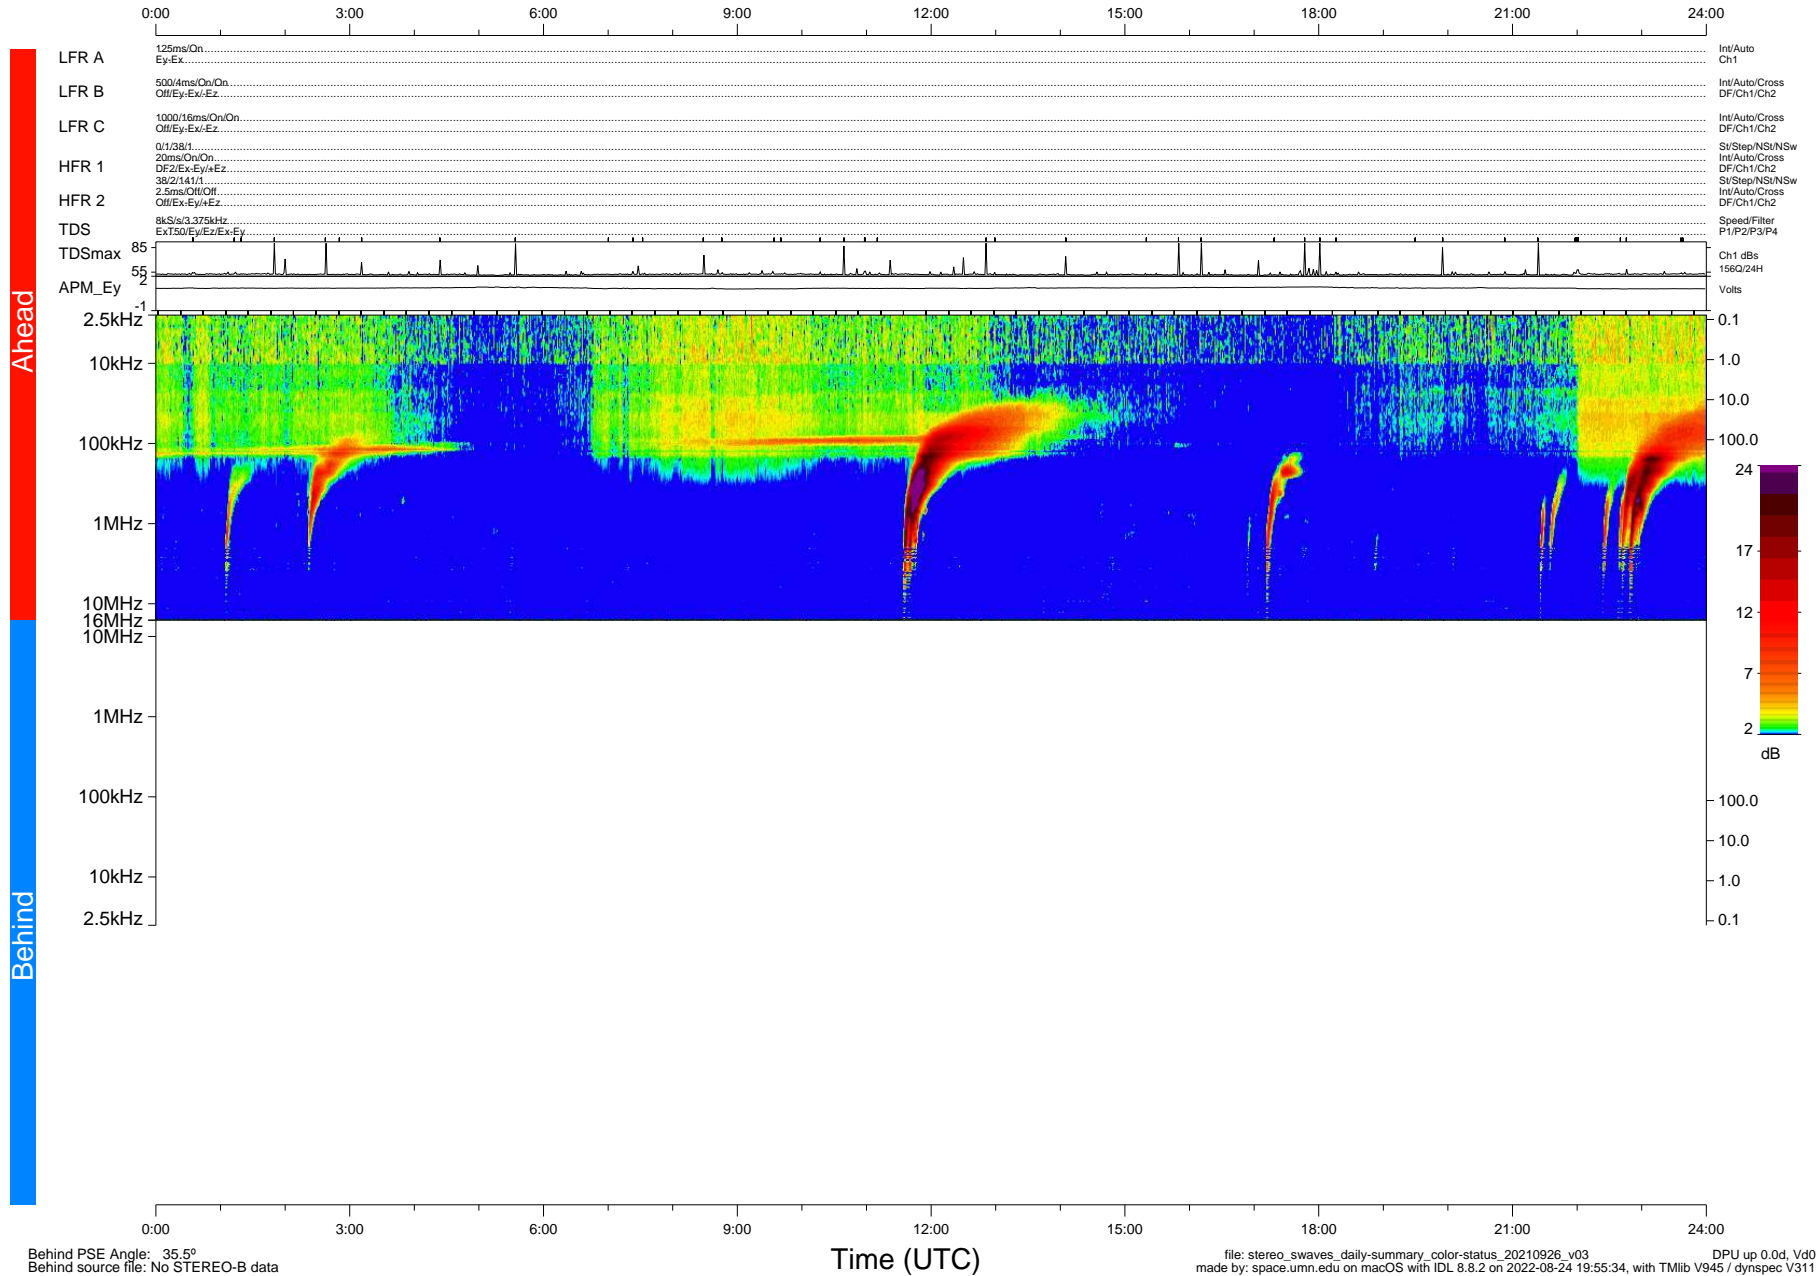

STEREO/WAVES Daily Summary - 26-Sep-2021 (DOY 269)

Ahead source file: swaves_ahead_2021_269_1_05.fin (Recovery: 100.0% HK, 75% Pkts)
 Ahead PSE Angle: -39.7°

DPU up 2272.9d, V412d40

Behind PSE Angle: 35.5°
 Behind source file: No STEREO-B data

file: stereo_swaves_daily-summary_color-status_20210926_v03
 made by: space.umn.edu on macOS with IDL 8.8.2 on 2022-08-24 19:55:34, with Tlib V945 / dynspec V311
 DPU up 0.0d, Vd0