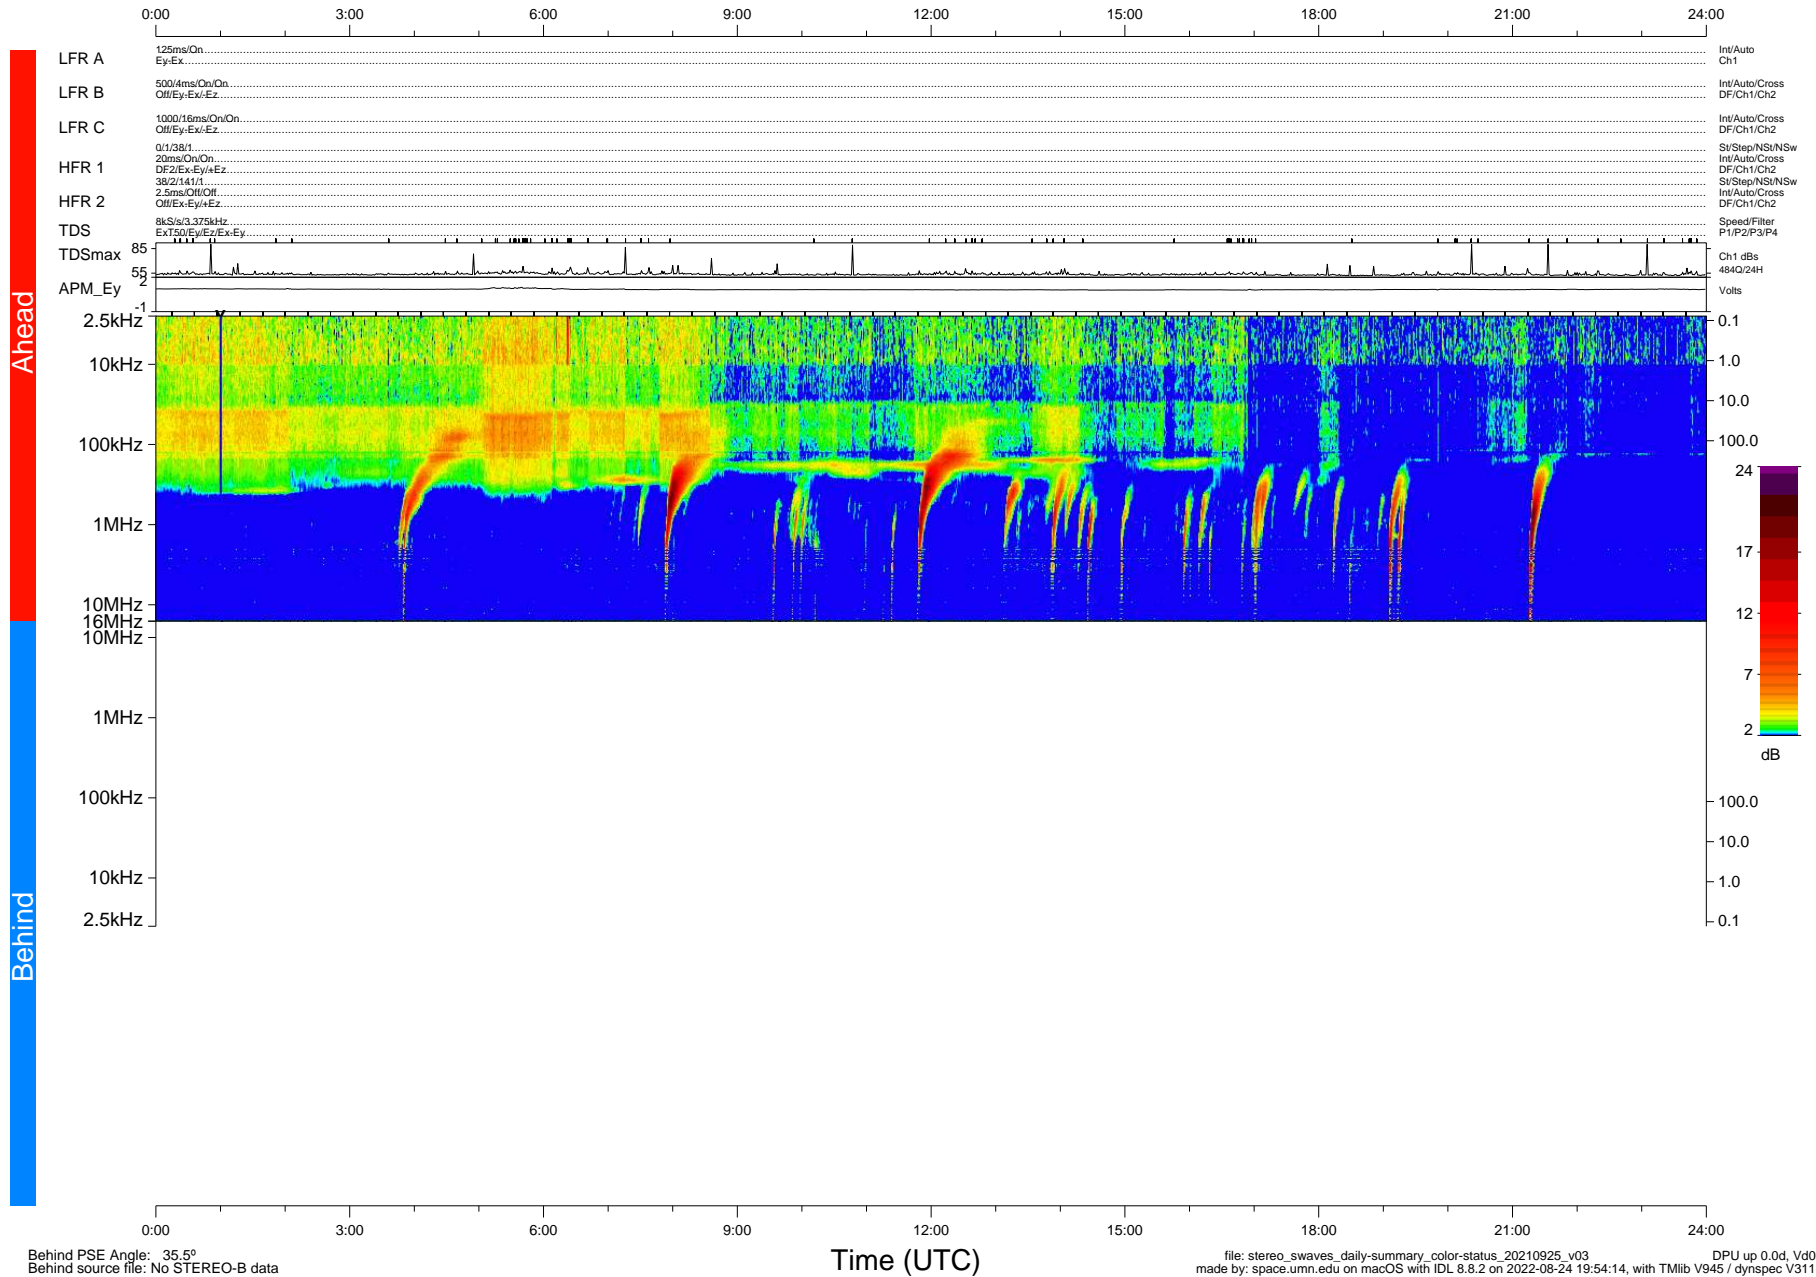

# STEREO/WAVES Daily Summary - 25-Sep-2021 (DOY 268)

Ahead source file: swaves\_ahead\_2021\_268\_1\_05.fin (Recovery: 100.0% HK, 123% Pkts)  
 Ahead PSE Angle: -39.8°

DPU up 2271.9d, V412d40

Behind PSE Angle: 35.5°  
 Behind source file: No STEREO-B data

file: stereo\_swaves\_daily-summary\_color-status\_20210925\_v03  
 made by: space.umn.edu on macOS with IDL 8.8.2 on 2022-08-24 19:54:14, with Tlib V945 / dynspec V311  
 DPU up 0.0d, Vd0